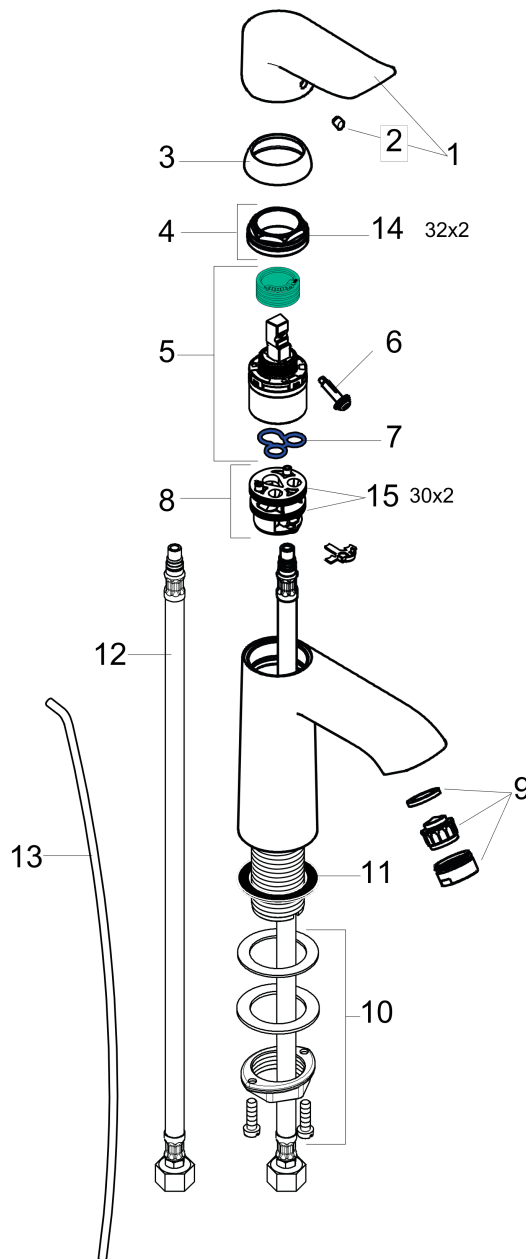

Metris

Metris 110 Single-Hole Faucet

Finishes : **Chrome** Part no. : **31080001**

Description

Features

- Solid brass
- Aerated spray
- Flow: 1.5 GPM
- Ceramic cartridge
- Includes pop-up assembly

Optional accessories

- Base Plate for Contemporary Single-Hole Faucets, 6" (#06490USA)

Item details

List Price

\$ 285.00

Technology

Compliance

Product image

Scale drawing

Metris

Metris 110 Single-Hole Faucet

Finishes : **Chrome** Part no. : **31080001**

Exploded drawing

Year of production: >01/12

Metris
Metris 110 Single-Hole Faucet

 Finishes : **Chrome** Part no. : **31080001**

Spare parts list

Year of production: >01/12

Pos.	Description	Part no.	Price	PU
1	handle	95519000	-	1
2	screw cover	96338000	-	1
3	flange	97406000	-	1
4	nut	97209000	-	1
5	cartridge, assy	92730000	-	1
6	locking screw for handle	95140000	-	1
7	seal	95008000	-	1
8	adapter for cartridge	98750000	-	1
9	aerator M24x1 (5 l/min)	13185000	-	1
10	fixing set (Ø 32)	13961000	-	1
11	flat seal	98749000	-	1
12	connection hose 18½" M8x0,75 3/8"	96321001	-	1
13	pull rod	96657000	-	1
14	O-Ring 32x2	98193000	-	1
15	O-Ring 30x2	98186000	-	1
a	pop up waste	88509000	-	1