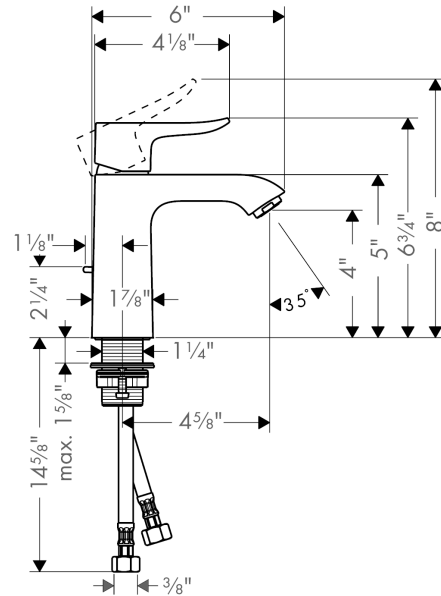

Metris

Metris 110 Single-Hole Faucet

Finishes : **Chrome** Part no. : **31080001**

Description

Features

- Solid brass
- Aerated spray
- Flow: 1.5 GPM
- Ceramic cartridge
- Includes pop-up assembly

Optional accessories

- Base Plate for Contemporary Single-Hole Faucets, 6" (#06490USA)

Item details

List Price

\$ 285.00

Technology

Compliance

Product image

Scale drawing

Metris

Metris 110 Single-Hole Faucet

Finishes : **Chrome** Part no. : **31080001**

Exploded drawing

Year of production: >01/12

Metris
Metris 110 Single-Hole Faucet

 Finishes : **Chrome** Part no. : **31080001**

Spare parts list

Year of production: >01/12

Pos.	Description	Part no.	Price	PU
1	handle	95519000	-	1
2	screw cover	96338000	-	1
3	flange	97406000	-	1
4	nut	97209000	-	1
5	cartridge, assy	92730000	-	1
6	locking screw for handle	95140000	-	1
7	seal	95008000	-	1
8	adapter for cartridge	98750000	-	1
9	aerator M24x1 (5 l/min)	13185000	-	1
10	fixing set (Ø 32)	13961000	-	1
11	flat seal	98749000	-	1
12	connection hose 18½" M8x0,75 3/8"	96321001	-	1
13	pull rod	96657000	-	1
14	O-Ring 32x2	98193000	-	1
15	O-Ring 30x2	98186000	-	1
a	pop up waste	88509000	-	1