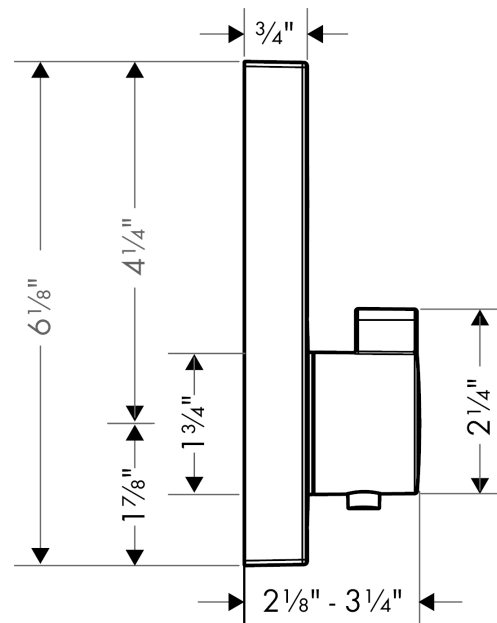

ShowerSelect Square Thermostatic 2-Function Trim

Finishes : **chrome** Part no. : **15763001**

Description

Features

- Select push-button on/off control for 2 outlets
- Thermostatic cartridge
- Start/stop cartridge
- Anti-scald 100° safety stop
- Flow: 8 GPM / 2.0 GPM

Item details

List Price \$ 610.00

Technology

Compliance

Product image

Scale drawing

ShowerSelect Square Thermostatic 2-Function Trim
Finishes : **chrome** Part no. : **15763001**

Exploded drawing

Year of production: >12/14

ShowerSelect Square Thermostatic 2-Function Trim

Finishes : **chrome** Part no. : **15763001**

Spare parts list

Year of production: >12/14

Pos.	Description	Part no.	Price	PU
1	non return valve	97980000	-	1
2	noise reduction	94073000	-	1
3	O-ring 16x2	98133000	-	1
4	set of screws	96525000	-	1
5	O-ring 36x2	98156000	-	1
6	shut off unit	95758000	-	1
7	nut	98368000	-	1
8	Select-adapter	92219000	-	1
9	thermostat cartridge	98282001	-	1
10	O-ring 20x1,5	98197000	-	1
11	O-ring 25x1,5	98146000	-	1
12	O-ring 25x2,5	92146000	-	1
13	nut	98913000	-	1
14	sleeve	92216000	-	1
15	handle fixing set	95843000	-	1
16	holder for escutcheon	98793000	-	1
17	set of fixing screws	96454000	-	1
18	escutcheon 155 / 155 mm	92217001	-	1
19	O-ring 44x4	98471000	-	1
20	handle for thermostat	92215001	-	1
21	fit-up aid	92540000	-	1
22	non return valve (pressure-resistant up to 2 MPa)	92594000	-	1
23	compensation set 1°	95521000	-	1
24	extension 25 mm	13595000	-	1
25	extension 22 mm	13593000	-	1
a	set of symbols	92218000	-	1
b	shut off unit (special)	92361000	-	1
c	nut and flange	92696000	-	1
d	Grease	90920000	-	1