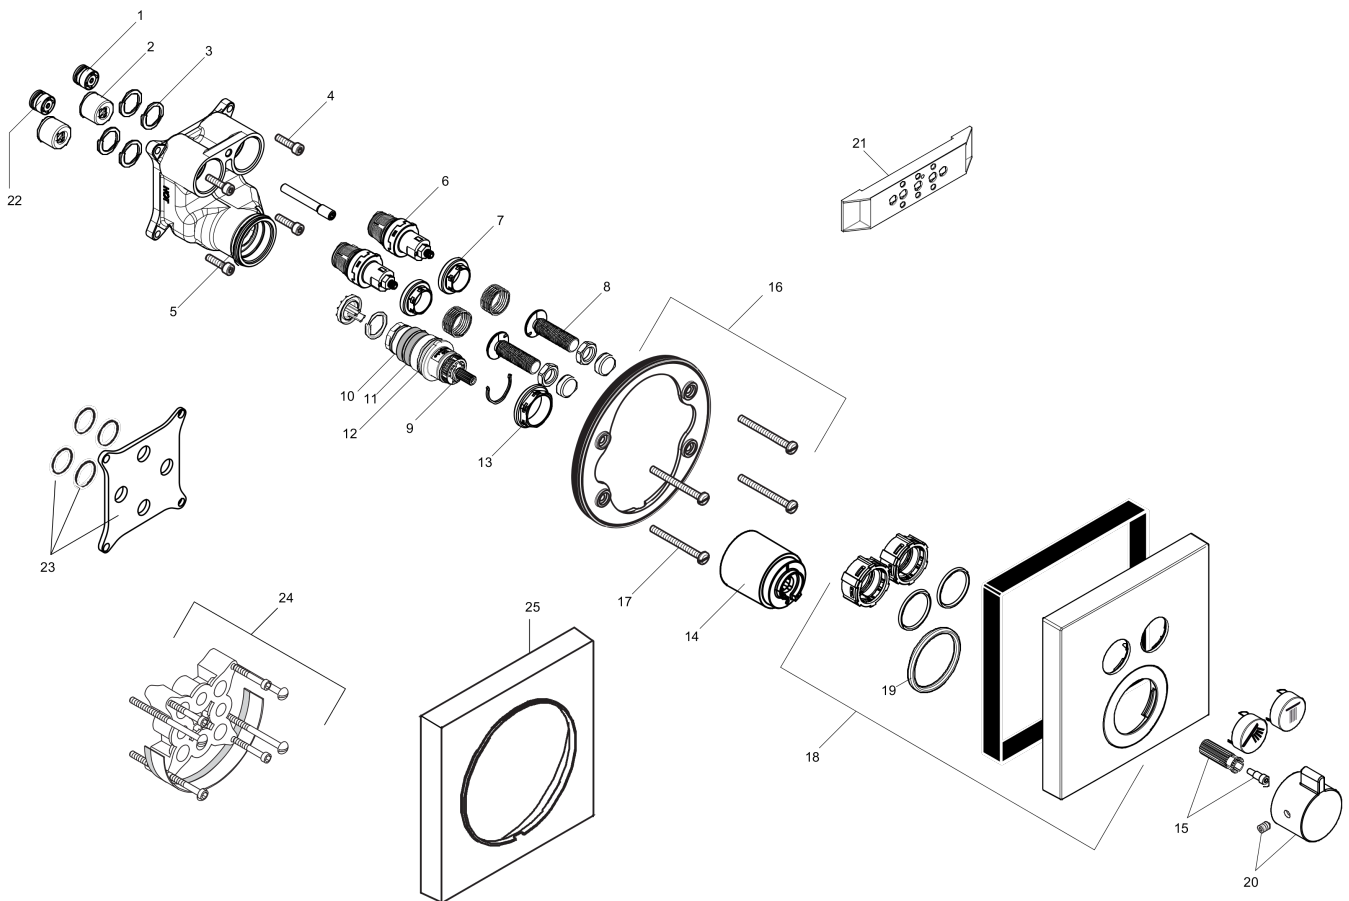

ShowerSelect Square Thermostatic 2-Function Trim

Finishes : **chrome** Part no. : **15763001**

Description

Features

- Select push-button on/off control for 2 outlets
- Thermostatic cartridge
- Start/stop cartridge
- Anti-scald 100° safety stop
- Flow: 8 GPM / 2.0 GPM

Item details

List Price \$ 610.00

Technology

Compliance

Product image

Scale drawing

ShowerSelect Square Thermostatic 2-Function Trim
Finishes : **chrome** Part no. : **15763001**

Exploded drawing

Year of production: >12/14

ShowerSelect Square Thermostatic 2-Function Trim

Finishes : **chrome** Part no. : **15763001**

Spare parts list

Year of production: >12/14

Pos.	Description	Part no.	Price	PU
1	non return valve	97980000	-	1
2	noise reduction	94073000	-	1
3	O-ring 16x2	98133000	-	1
4	set of screws	96525000	-	1
5	O-ring 36x2	98156000	-	1
6	shut off unit	95758000	-	1
7	nut	98368000	-	1
8	Select-adapter	92219000	-	1
9	thermostat cartridge	98282001	-	1
10	O-ring 20x1,5	98197000	-	1
11	O-ring 25x1,5	98146000	-	1
12	O-ring 25x2,5	92146000	-	1
13	nut	98913000	-	1
14	sleeve	92216000	-	1
15	handle fixing set	95843000	-	1
16	holder for escutcheon	98793000	-	1
17	set of fixing screws	96454000	-	1
18	escutcheon 155 / 155 mm	92217001	-	1
19	O-ring 44x4	98471000	-	1
20	handle for thermostat	92215001	-	1
21	fit-up aid	92540000	-	1
22	non return valve (pressure-resistant up to 2 MPa)	92594000	-	1
23	compensation set 1°	95521000	-	1
24	extension 25 mm	13595000	-	1
25	extension 22 mm	13593000	-	1
a	set of symbols	92218000	-	1
b	shut off unit (special)	92361000	-	1
c	nut and flange	92696000	-	1
d	Grease	90920000	-	1