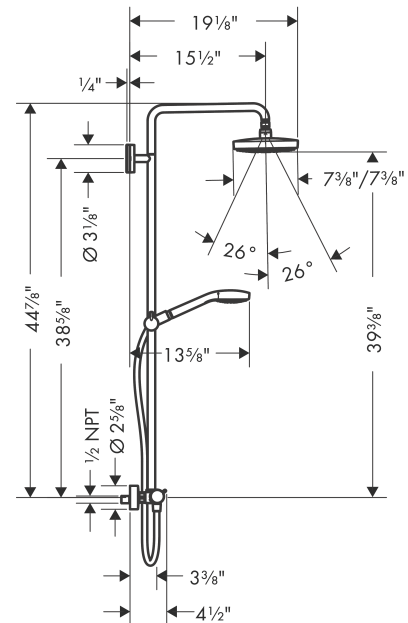

### Features

- Shower outlet flow: 2.0 GPM
- Anti-scald 100° safety stop
- Integrated volume control/diverter for 2 functions
- Exposed installation

## Scale drawing

**Croma Select E**  
**Croma Select E 180 Showerpipe, 2.0 GPM**  
Finishes : **chrome**    Part no. : **27257001**

## Exploded drawing

Year of production: >01/16

**Croma Select E**  
**Croma Select E 180 Showerpipe, 2.0 GPM**  
 Finishes : **chrome** Part no. : **27257001**

## Spare parts list

Year of production: >01/16

Pos.	Description	Part no.	Price	PU
1	mounting set	98716000	-	1
2	wall flange	95687000	-	1
3	O-ring 72x2	98395000	-	1
4	tile-matching-disk	98681000	-	1
5	escutcheon Ø 80 mm	95691000	-	1
6	O-ring 20x2	98165000	-	1
7	screw	92137000	-	1
8	hollow set screw M6x5	98447000	-	1
9	sleeve	92166000	-	1
10	shower arm	92348000	-	1
11	seal	98058000	-	1
12	showerhead cpl.	26528001	-	1
13	selector assy	98343000	-	1
14	filter	97735000	-	1
15	O-ring 3x1	98384000	-	1
16	cover	98344000	-	1
17	O-ring 15x2,5	98131000	-	1
18	pipe 973 mm	92468000	-	1
19	O-ring 12x2,25	98382000	-	1
20	support, assy	97651000	-	1
21	handshower	26811401	-	1
22	filter packing	94246000	-	1
23	shower hose 1,60 m	28276003	-	1
24	O-ring 14x2	98129000	-	1
25	handle	95836001	-	1
26	handle fixing set	95843001	-	1
27	cover cap	95433000	-	1
28	safety set for temperature control	95839001	-	1
29	nut	98913000	-	1
30	O-ring 26x1,5	98390000	-	1
31	thermostat cartridge	98282001	-	1
32	stop ring for flow control	95927000	-	1
33	shut off unit with selector	98283000	-	1
34	set of nuts	96157000	-	1
35	non return valve	96737000	-	1
36	filter packing	96922000	-	1
37	isolation valve	98341000	-	1
38	escutcheon	98340000	-	1