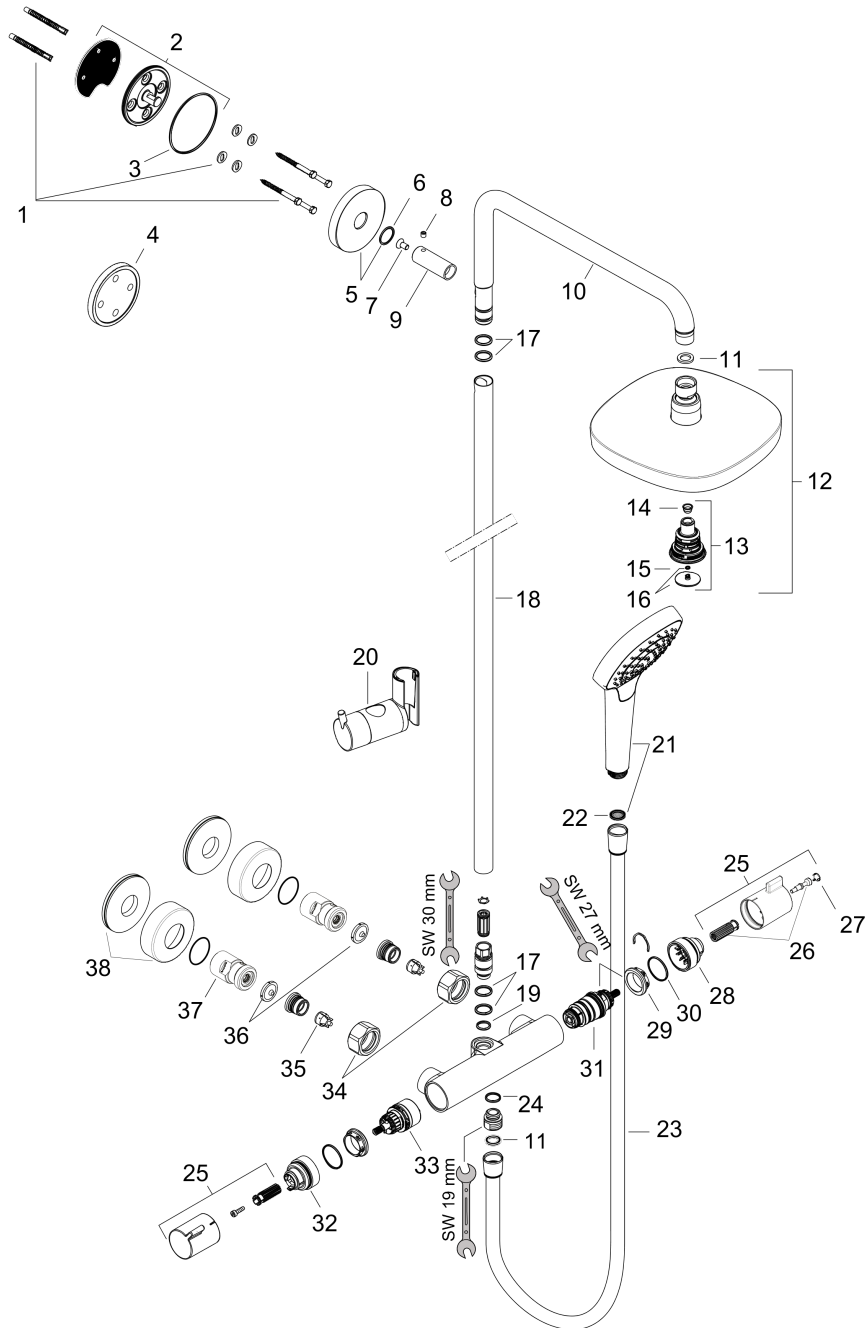

## Product image

## Scale drawing

**Croma Select E**  
**Croma Select E 180 Showerpipe, 2.0 GPM**  
Finishes : **chrome**    Part no. : **27257001**

## Exploded drawing

Year of production: >01/16

**Croma Select E**  
**Croma Select E 180 Showerpipe, 2.0 GPM**  
 Finishes : **chrome** Part no. : **27257001**

## Spare parts list

Year of production: >01/16

Pos.	Description	Part no.	Price	PU
1	mounting set	98716000	-	1
2	wall flange	95687000	-	1
3	O-ring 72x2	98395000	-	1
4	tile-matching-disk	98681000	-	1
5	escutcheon Ø 80 mm	95691000	-	1
6	O-ring 20x2	98165000	-	1
7	screw	92137000	-	1
8	hollow set screw M6x5	98447000	-	1
9	sleeve	92166000	-	1
10	shower arm	92348000	-	1
11	seal	98058000	-	1
12	showerhead cpl.	26528001	-	1
13	selector assy	98343000	-	1
14	filter	97735000	-	1
15	O-ring 3x1	98384000	-	1
16	cover	98344000	-	1
17	O-ring 15x2,5	98131000	-	1
18	pipe 973 mm	92468000	-	1
19	O-ring 12x2,25	98382000	-	1
20	support, assy	97651000	-	1
21	handshower	26811401	-	1
22	filter packing	94246000	-	1
23	shower hose 1,60 m	28276003	-	1
24	O-ring 14x2	98129000	-	1
25	handle	95836001	-	1
26	handle fixing set	95843001	-	1
27	cover cap	95433000	-	1
28	safety set for temperature control	95839001	-	1
29	nut	98913000	-	1
30	O-ring 26x1,5	98390000	-	1
31	thermostat cartridge	98282001	-	1
32	stop ring for flow control	95927000	-	1
33	shut off unit with selector	98283000	-	1
34	set of nuts	96157000	-	1
35	non return valve	96737000	-	1
36	filter packing	96922000	-	1
37	isolation valve	98341000	-	1
38	escutcheon	98340000	-	1