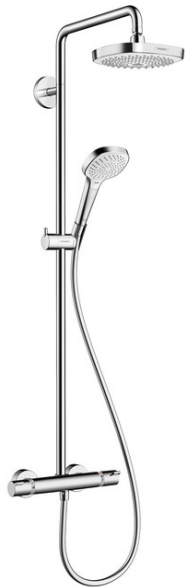

**Croma Select E**  
**Croma Select E 180 Showerpipe, 2.0 GPM**  
 Finishes : **chrome** Part no. : **27257001**

### Features

- Shower outlet flow: 2.0 GPM
- Anti-scald 100° safety stop
- Integrated volume control/diverter for 2 functions
- Exposed installation

## Item details

List Price \$ 949.00

## Scale drawing

**Croma Select E**  
**Croma Select E 180 Showerpipe, 2.0 GPM**  
Finishes : **chrome**    Part no. : **27257001**