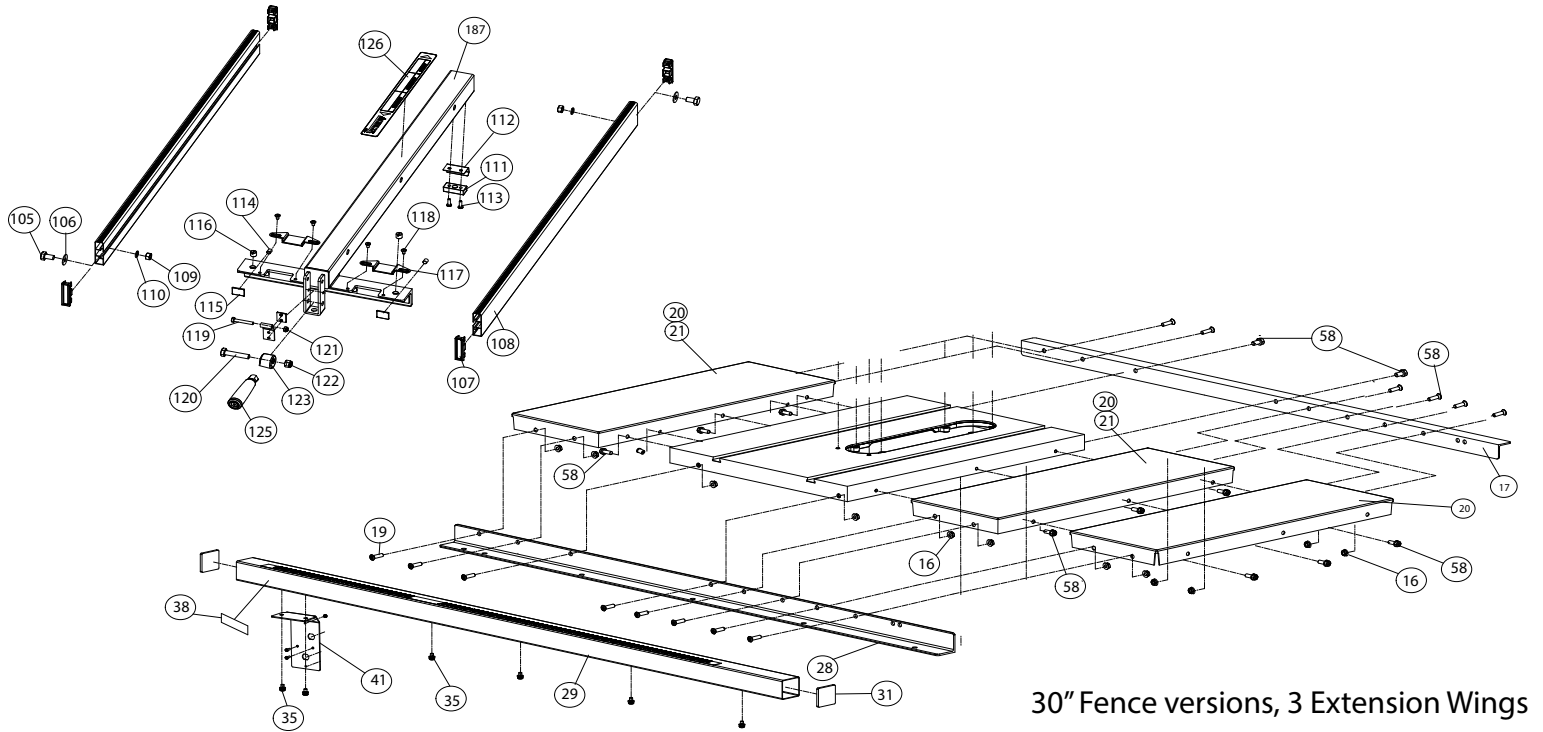

TS-37
PART # DPEC003258
DATE 6-3-14

POWER EQUIPMENT CORPORATION

36-5000, 36-5100, 36-5052 & 36-5152 CONTRACTOR SAWS

REPLACEMENT PARTS

30" Fence versions, 3 Extension Wings

52" Fence versions, 2 Extension wings and Wood Table versions