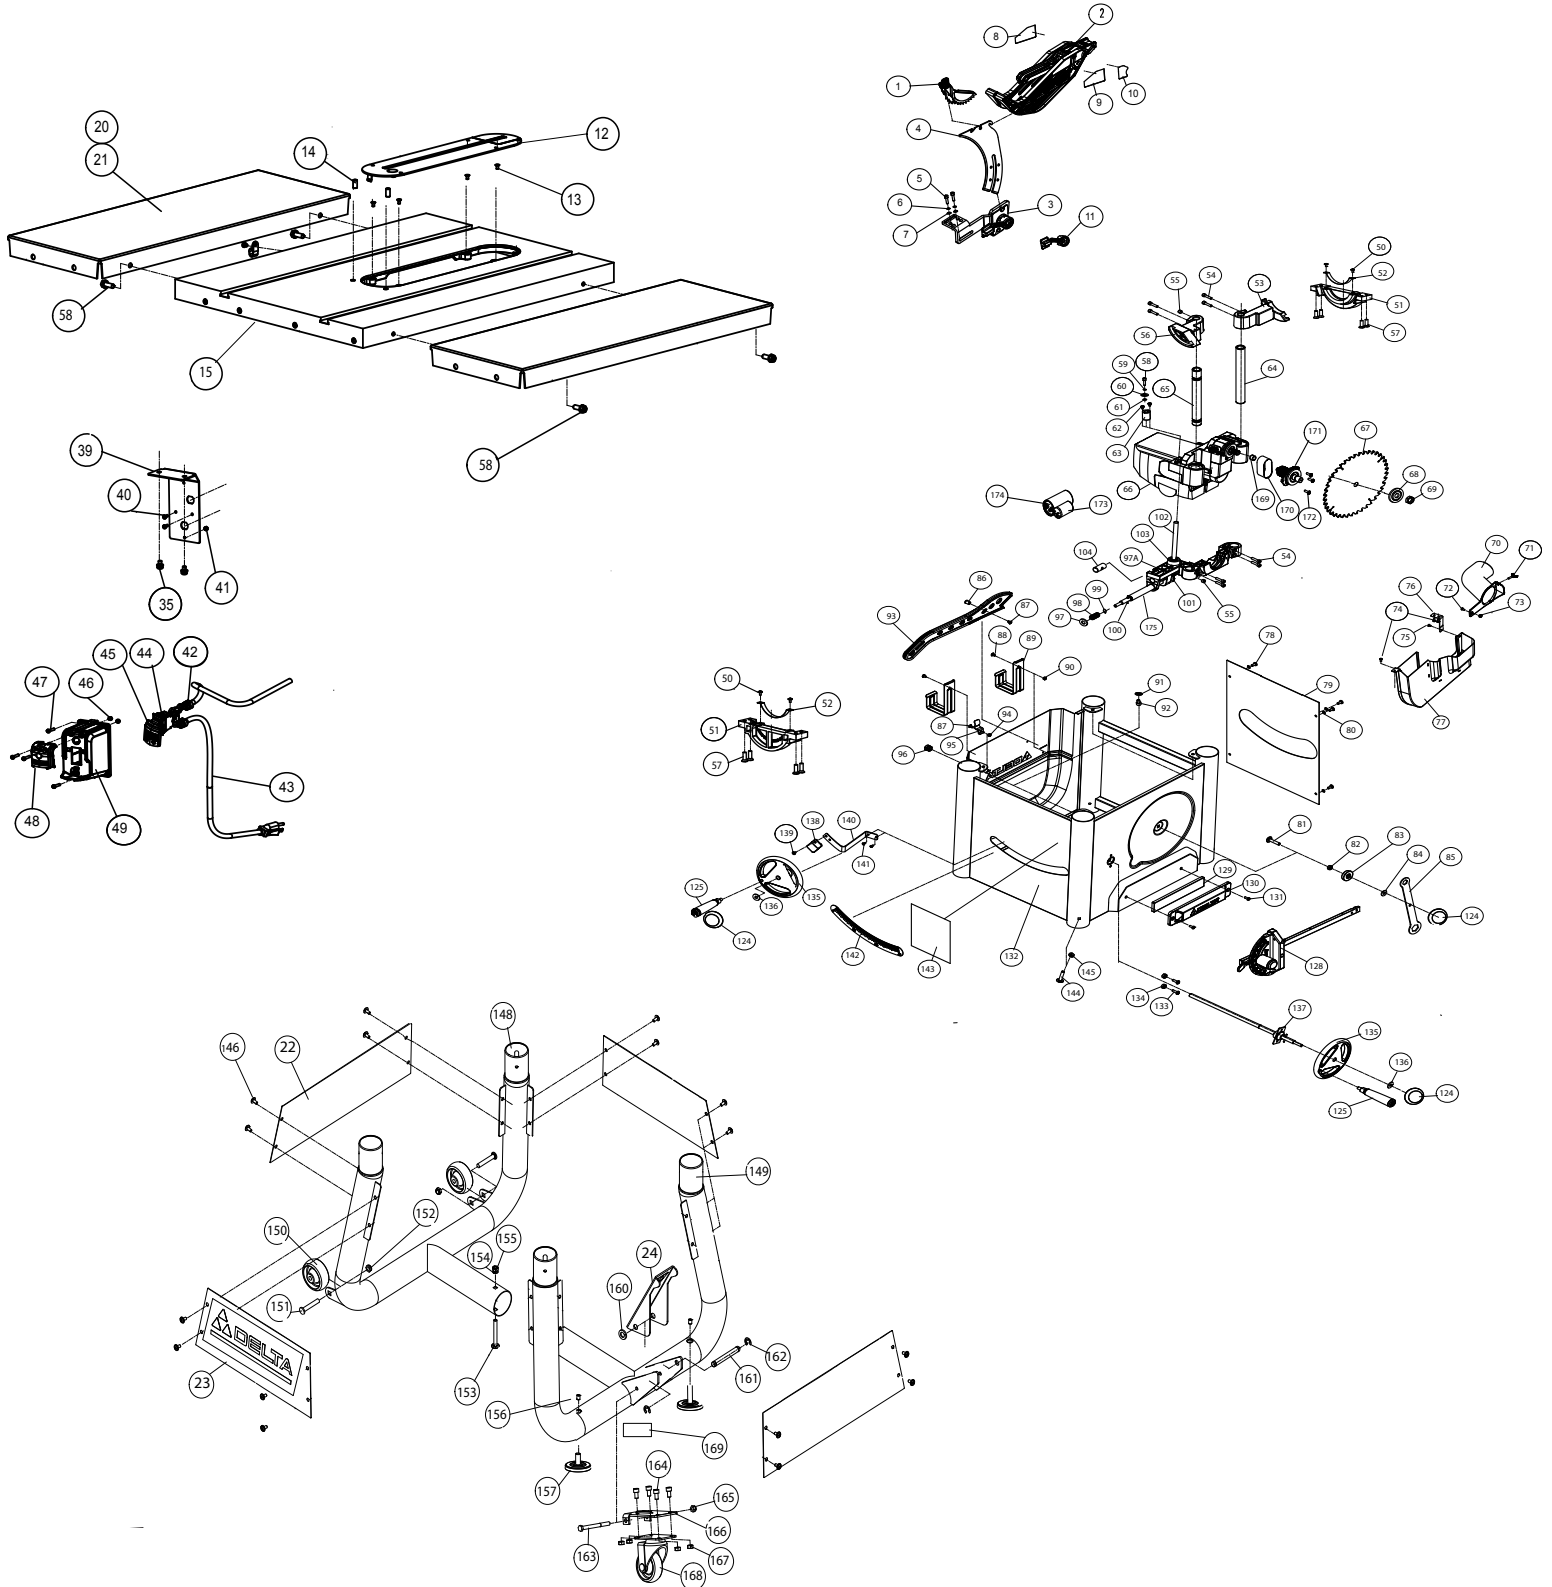

TS-37
PART # DPEC003258
DATE 6-3-14

POWER EQUIPMENT CORPORATION

36-5000, 36-5100, 36-5052 & 36-5152 CONTRACTOR SAWS