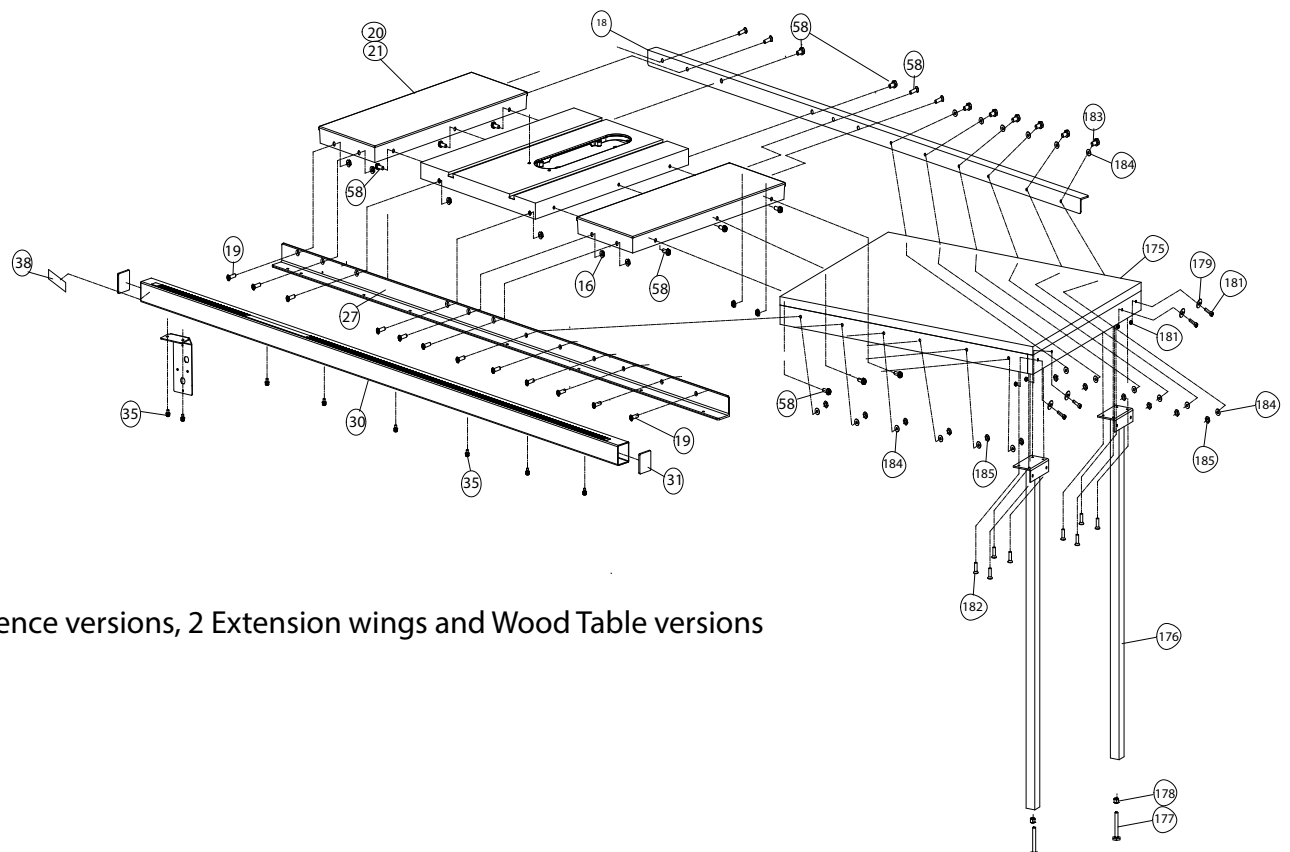

TS-37
PART # DPEC003258
DATE 6-3-14

POWER EQUIPMENT CORPORATION

36-5000, 36-5100, 36-5052 & 36-5152 CONTRACTOR SAWS

REPLACEMENT PARTS

30" Fence versions, 3 Extension Wings

52" Fence versions, 2 Extension wings and Wood Table versions