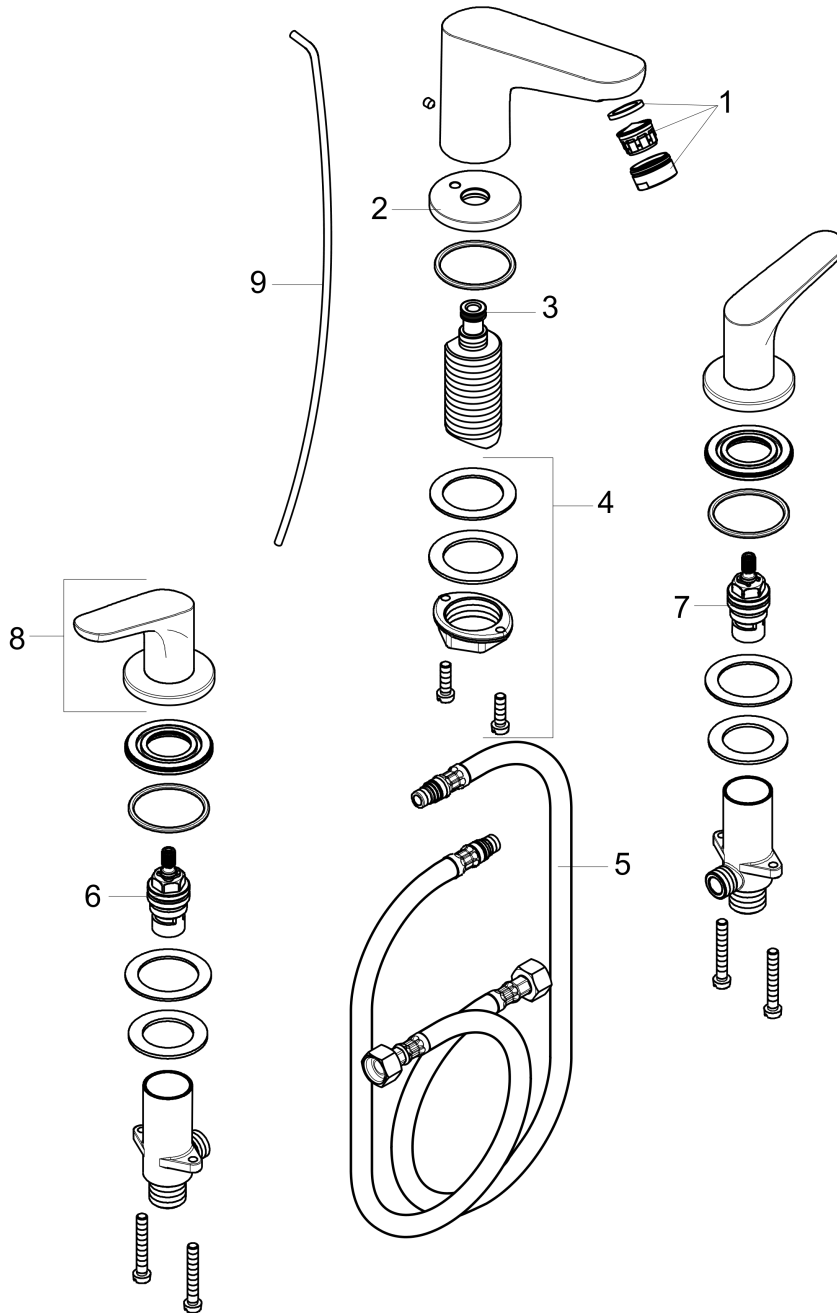

Focus

Widespread Faucet 100 with Pop-Up Drain, 1.2 GPM

Finishes : **chrome** Part no. : **04369000**

Description

Features

- Aerated spray
- 90° ceramic valves
- pop-up waste set G 1
- Material waste set: metal
- California Low Lead / Section 116875 CHSC

Item details

List Price \$ 361.00

Technology

Compliance

Product image

Scale drawing

Focus

Widespread Faucet 100 with Pop-Up Drain, 1.2 GPM

Finishes : **chrome** Part no. : **04369000**

Exploded drawing

Year of production: >07/16

Focus

Widespread Faucet 100 with Pop-Up Drain, 1.2 GPM

Finishes : **chrome** Part no. : **04369000**

Spare parts list

Year of production: >07/16

Pos.	Description	Part no.	Price	PU
1	aerator M24x1 (4,5 l/min)	92879000	-	1
2	escutcheon for spout	97505000	-	1
3	O-ring 11x2	98127000	-	1
4	fixing set (Ø 32)	13961000	-	1
5	connection hose 17½" M10x1 3/8"	94071001	-	1
6	shut off unit right closing	94009000	-	1
7	shut off unit left closing	94008000	-	1
8	handle	95930001	-	1
9	pull rod	96657000	-	1
a	pop up waste	88509000	-	1