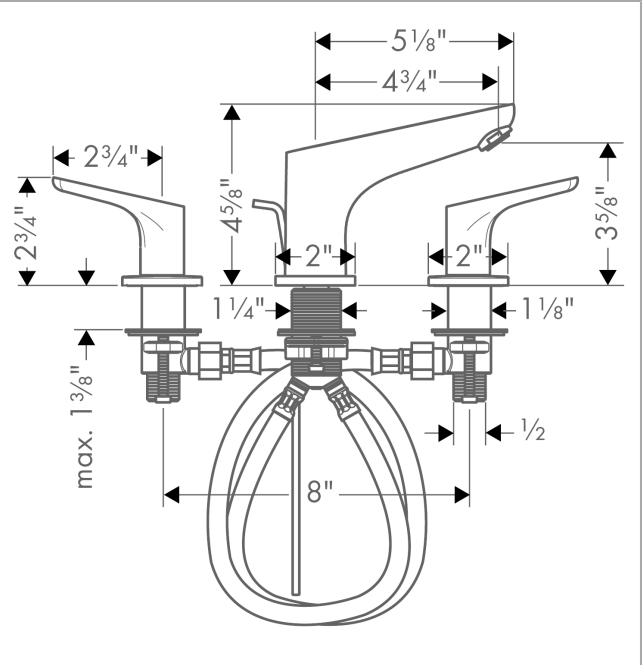

Focus

Widespread Faucet 100 with Pop-Up Drain, 1.2 GPM

Finishes : **chrome** Part no. : **04369000**

Description

Features

- Aerated spray
- 90° ceramic valves
- pop-up waste set G 1
- Material waste set: metal
- California Low Lead / Section 116875 CHSC

Item details

List Price \$ 361.00

Technology

Compliance

Product image

Scale drawing

Focus

Widespread Faucet 100 with Pop-Up Drain, 1.2 GPM

Finishes : **chrome** Part no. : **04369000**

Exploded drawing

Year of production: >07/16

Focus

Widespread Faucet 100 with Pop-Up Drain, 1.2 GPM

Finishes : **chrome** Part no. : **04369000**

Spare parts list

Year of production: >07/16

Pos.	Description	Part no.	Price	PU
1	aerator M24x1 (4,5 l/min)	92879000	-	1
2	escutcheon for spout	97505000	-	1
3	O-ring 11x2	98127000	-	1
4	fixing set (Ø 32)	13961000	-	1
5	connection hose 17½" M10x1 3/8"	94071001	-	1
6	shut off unit right closing	94009000	-	1
7	shut off unit left closing	94008000	-	1
8	handle	95930001	-	1
9	pull rod	96657000	-	1
a	pop up waste	88509000	-	1