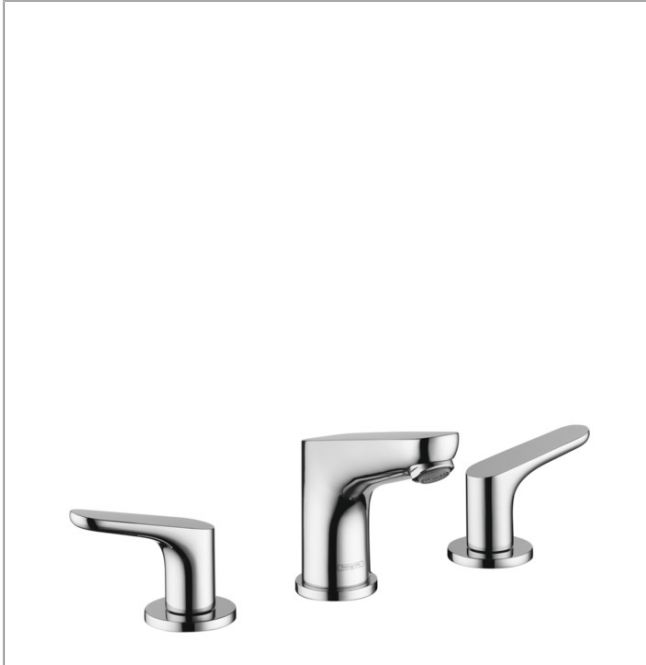

Focus

Widespread Faucet 100 with Pop-Up Drain, 1.2 GPM

Finishes : **chrome** Part no. : **04369000**

Description

Features

- Aerated spray
- 90° ceramic valves
- pop-up waste set G 1
- Material waste set: metal
- California Low Lead / Section 116875 CHSC

Item details

List Price \$ 361.00

Technology

Compliance

Product image

Scale drawing

Focus

Widespread Faucet 100 with Pop-Up Drain, 1.2 GPM

Finishes : **chrome** Part no. : **04369000**

Exploded drawing

Year of production: >07/16

Focus

Widespread Faucet 100 with Pop-Up Drain, 1.2 GPM

Finishes : **chrome** Part no. : **04369000**

Spare parts list

Year of production: >07/16

Pos.	Description	Part no.	Price	PU
1	aerator M24x1 (4,5 l/min)	92879000	-	1
2	escutcheon for spout	97505000	-	1
3	O-ring 11x2	98127000	-	1
4	fixing set (Ø 32)	13961000	-	1
5	connection hose 17½" M10x1 3/8"	94071001	-	1
6	shut off unit right closing	94009000	-	1
7	shut off unit left closing	94008000	-	1
8	handle	95930001	-	1
9	pull rod	96657000	-	1
a	pop up waste	88509000	-	1