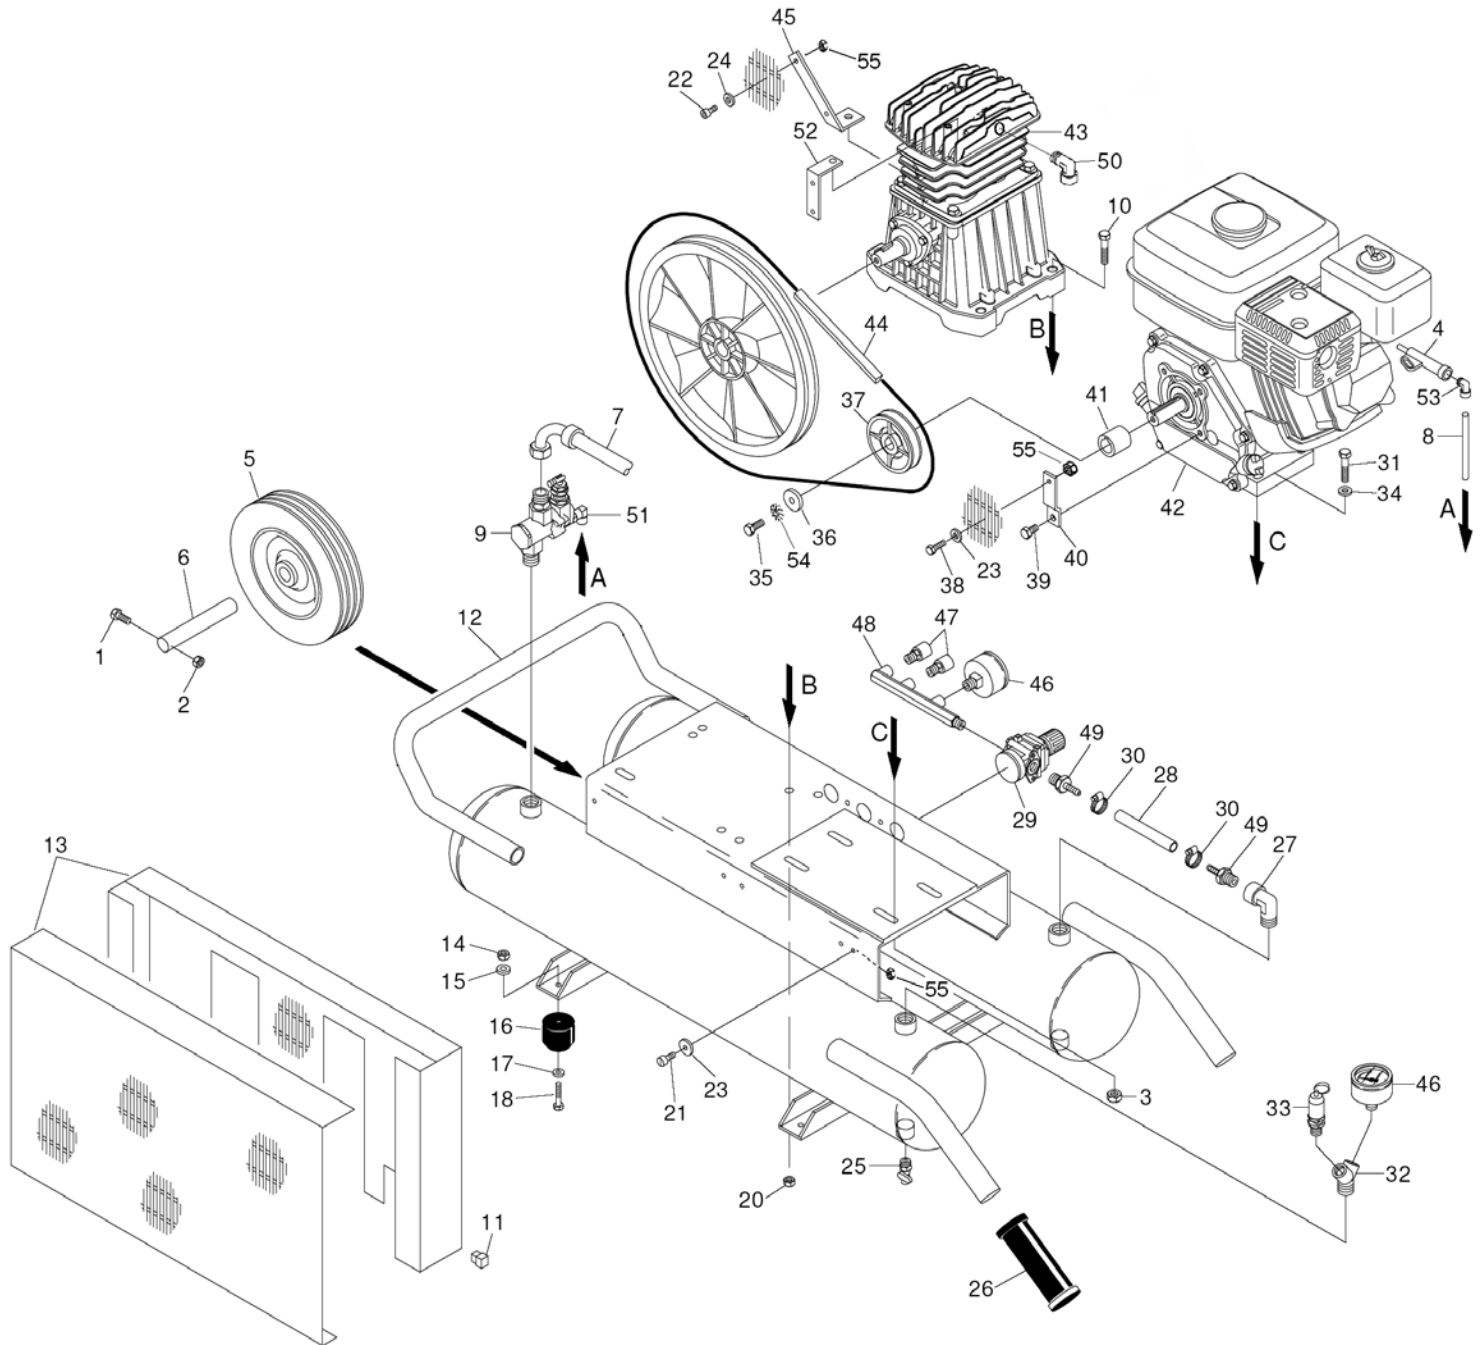

HITACHI

GAS COMPRESSOR PARTS LIST

■ GAS AIR COMPRESSOR
Model EC 2510E

2007 • 03 • 29
(E2)

Parts List

EC2510E

Item #	Code #	DESCRIPTION	NO USED	Remarks
1	881551	SCREW, (5pcs.)	2	4084130000
2	881401	NUT, (10pcs.)	2	4084410000
3	885557	NUT	4	7020240000
4	885422	PNEUMATIC ACCELERATOR	1	9100710060
5	160616	WHEEL	1	9700000381
6	885424	WHEEL PIN	1	9100710050
7	885425	INFEED TUBE	1	9100710030
8	881675	TUBE	1	4089000019
9	885426	AUTO UNLOADING VALVE	1	9100930120
10	160608	SCREW, (3pcs.)	4	4084110000
11	885427	CLAMP	6	7092010000
12	885428	TANK	1	9700000258
13	885429	BELT GUARD	1	7240260000
14	881401	NUT, (10pcs.)	4	4084410000
15	881419	WASHER, (10pcs.)	4	4084470000
16	881684	RUBBER, (4pcs.)	4	9700000256
17	881573	WASHER, (10pcs.)	4	4084500000
18	881454	SCREW, (5pcs.)	4	4084140000
20	160611	NUT, (5pcs.)	4	4084400000
21	881479	SCREW, (5pcs.)	8	4084270000
22	881479	SCREW, (5pcs.)	1	4084270000
23	881573	WASHER, (10pcs.)	8	4084500000
24	881573	WASHER, (10pcs.)	1	4084500000
25	882610	DISCHARGE TAP	1	7130440000
26	881582	RUBBER HANDLE	1	9100930130
27	881677	JOINT	1	7080010000
28	885431	HOSE	1	6011301008
29	885432	PRESSURE REDUCER	1	9100930140
30	885433	HOSE CLAMP	2	9100710090
31	885434	SCREW, (5pcs.)	4	4084150000
32	885435	JOINT	1	7082140000
33	881652	SAFETY VALVE	1	7192840000
34	160612	WASHER, (10pcs.)	8	4084490000
35	885436	SCREW, (3pcs.)	1	4084190000
36	885437	WASHER	1	7152550000
37	885438	PULLEY	1	9100930150
38	881479	SCREW, (5pcs.)	1	4084270000
39	884424	SCREW, (5pcs.)	1	4084080000
40	885440	PLATE	1	9100710020
41	885441	SPACER	1	9100710070
42	885442	GASOLINE ENGINE	1	7385390000
43	885443	PUMPING UNIT (WITH FLYWHEEL)	1	9700000253
44	885444	BELT	1	7371050000
45	885445	PLATE	1	7457960000
46	885446	PRESSURE GAUGE	2	7110300000
47	885447	JOINT	2	9100640020
48	885448	MANIFOLD	1	9100710080
49	885449	HOSE TAIL FITTING	2	6003703808
50	885450	JOINT	1	7080160000
51	885805	JOINT	1	7080140000

Pump Section