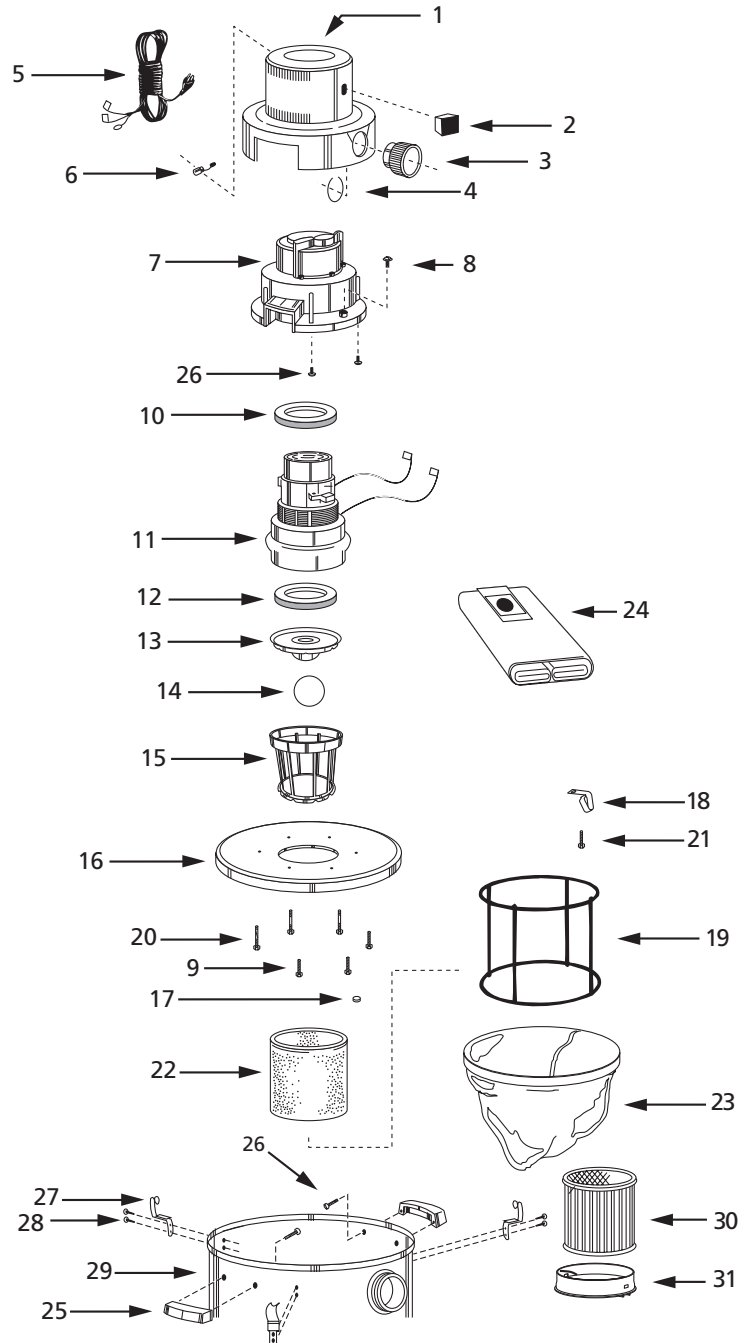

Model 970C

ITEM	DESCRIPTION	PART NO.
1	Motor cover	1945014
2	Switch	8231900
3	Exhaust fitting	8460000
4	Retaining ring	3600299
5	Power cord	4151700
6	Strain relief bushing	3400499
7	Motor housing	7211100
8	#10 - 24 x 5/8" Slotted hex head machine screw	0900699
9	#10 x 1" Slotted hex head machine screw	1508499
10	Upper motor gasket	2070000
11	Motor	1944251
12	Lower motor gasket	2071600
13	Grid plate	8860700
14	Ball float	0081100
15	Filter cage	8790100
16	Cover (10 gal.) (20 gal.)	8987511 8987711
17	Hex nut 10 - 24	1300999
18	Wire cage clip	9938400
19	Full filter frame	3003700
20	#10 x 3" Slotted hex head machine screw	1505899
21	#10 x 1/2" Slotted hex head screw	1504799
22	Foam sleeve	90585
23	Full super performance cloth filter (10 gal.) (20 gal.)	9063800 9063900
24	High efficiency collection bag (10 gal.) (20 gal.)	9190610 9190710
25	Handle package	9355196
26	#10 x 3/4" Slotted hex head machine screw	1503999
27	Tank clamp	0140300
28	Rivet	0300299
29	Tank assembly (10 gal. SS) (20 gal. SS)	1041297 1041497
30	Cartridge filter	9038010
31	Filter retainer	3008010

* Replacement parts may differ from original equipment.

ITEM	DESCRIPTION	PART NO.
1	Handle (14") (16")	2085502 2085503
2	Handle upright	2085601
3	Handle brace	2085701
4	¼ - 20 x 1¼" Hex head machine screw (Black)	0907499
5	¼" External tooth lockwasher	2301099
6	¼ - 20 Hex nut (Black)	1303599
7	Rear dolly frame (14") (16")	2083210 2083700
8	Main dolly frame (14") (16")	2083110 2083600
9	5/16 - 18 x 2½" Hex head bolt	0907399
10	5/16" - Split lockwasher	0200599
11	5/16 - 18 Hex nut	1300399
12	Tank retainer bracket	2085300
13	Threaded knob	2330100
14	Axle (14") (16")	2440600 2440700
15	¼ - 20 x 5/8" Hex head machine screw	0902899
16	¼ - 20 Hex nut	1300199
17	Caster socket	7540001
18	Caster	6772900
19	Bumper (14") (16")	8781001 8781101
20	10" Wheel (25.4cm)	2420500
21	Cap nut	4300299
22	Accessory basket	7442902
23	Basket Adapters	7442950