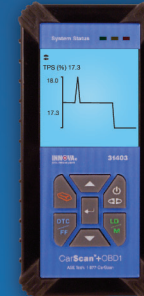

Hours: 6 a.m. - 6 p.m., PST

Bilingual Support: Spanish & English

Toll Free: 1-877-CarScan (1-877-227-7226)

Hybrids &  
New Diesels

Freeze Frame  
& Live Data

OBD1+OBD2

OBD2, SRS  
& ABS

OBD1, OBD2,  
SRS & ABS

## Features & Functions

	30203 CarScan®-Code	31003 CarScan®+ Diagnostic Tool	31403 CarScan®+OBD1	31603 CarScan®+ABS/SRS	31703 CarScan®+ OBD1 ABS/SRS
1996 - Present - OBD2 - European, Asian, Domestic	■	■	■	■	■
CAN and 2010+ Model Diesel and Hybrid Compliance	■	■	■	■	■
Patented All-in-One Display Shows 20+ Values on One Screen	■	■	■	■	■
Vehicle Health Monitor LED's - Confirm State Emissions Test	■	■	■	■	■
Emissions Readiness Advisor - Complete OBD Trip + Drive Cycles	■	■	■	■	■
VIN# Decoder - Detailed Vehicle Identification for Quick Diagnostics	■	■	■	■	■
Retrieve Manufacturer Specific, Global & Pending Codes	■	■	■	■	■
Erase Button Turns Off "Check Engine" Light	■	■	■	■	■
Customer Service / Support - Mon-Sat, 6am- 6pm, PST - Spanish	■	■	■	■	■
Vehicle Information - VIN # - Mode 9		■	■	■	■
Multilingual - On Screen Definitions in English/Spanish/French		■	■	■	■
Battery Backup for Off Vehicle Data Review		■	■	■	■
Displays Freeze Frame Data		■	■	■	■
OBD2 Live-Data Stream Display		■	■	■	■
RepairSolutions® with VIN Specific Fixes & Procedures - optional		■	■	■	■
Internet Updateable & Upgradeable		■	■	■	■
Enhanced Engine and Transmission Codes			■	■	■
OBD2 - All 10 Modes			■	■	■
Record, Graph & Play back OBD2 Live Data on tool			■	■	■
ABS/SRS most 1996-08 GM, Ford, Chrysler, Toyota, Honda DTC's			Optional	■	■
OBD1 - Ford, GM, Chrysler, Toyota, Honda DTC's			■	Optional	■
Shop Management Software - Print & Manage Vehicle Diagnostic Reports			■	■	■