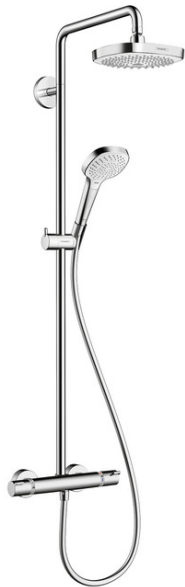

Croma Select E
Croma Select E 180 Showerpipe
 Finishes : **brushed nickel** Part no. : **27257821**

Description

Features

- Shower outlet flow: 2.0 GPM
- Anti-scald 100° safety stop
- Integrated volume control/diverter for 2 functions
- Exposed installation

Item details

List Price \$ 1,234.00

Technology

Compliance

Product image

Scale drawing