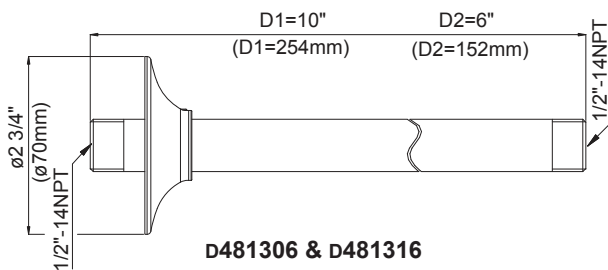

Specific Features: _____ Submitted Model No.: _____