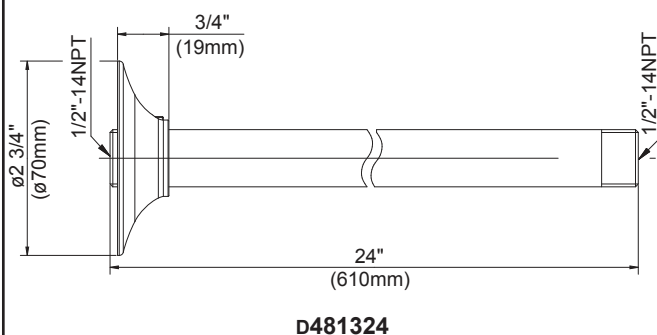

Specific Features: _____ Submitted Model No.: _____