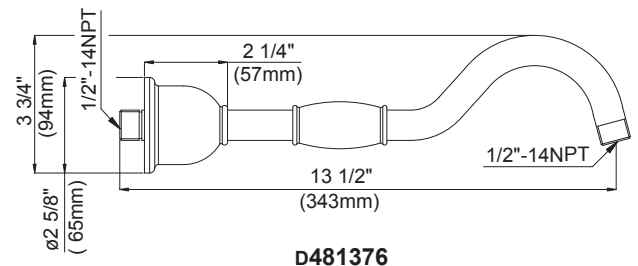

Specific Features: _____ Submitted Model No.: _____