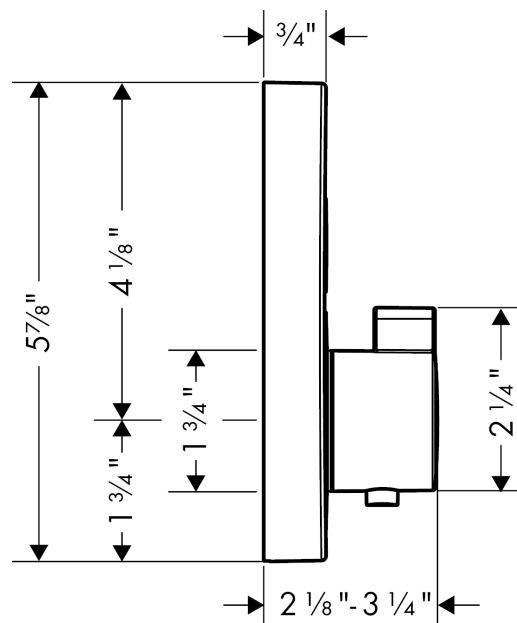

ShowerSelect Round Thermostatic 2-Function Trim

Finishes : **chrome** Part no. : **15743001**

Description

Features

- Select push-button on/off control for 2 outlets
- Thermostatic cartridge
- Start/stop cartridge
- Anti-scald 100° safety stop
- Flow: 8 GPM / 2.0 GPM

Item details

List Price \$ 610.00

Technology

Compliance

Product image

Scale drawing

ShowerSelect Round Thermostatic 2-Function Trim

Finishes : **chrome** Part no. : **15743001**

Exploded drawing

Year of production: >12/14

ShowerSelect Round Thermostatic 2-Function Trim

Finishes : **chrome** Part no. : **15743001**

Spare parts list

Year of production: >12/14

Pos.	Description	Part no.	Price	PU
1	non return valve	97980000	-	1
2	noise reduction	94073000	-	1
3	O-ring 16x2	98133000	-	1
4	set of screws	96525000	-	1
5	O-ring 36x2	98156000	-	1
6	shut off unit	95758000	-	1
7	nut	98368000	-	1
8	Select-adapter	92219000	-	1
9	set of symbols	92218000	-	1
10	thermostat cartridge	98282001	-	1
11	O-ring 20x1,5	98197000	-	1
12	O-ring 25x1,5	98146000	-	1
13	O-ring 25x2,5	92146000	-	1
14	nut	98913000	-	1
15	sleeve	92216000	-	1
16	handle fixing set	95843000	-	1
17	holder for escutcheon	98793000	-	1
18	set of fixing screws	96454000	-	1
19	escutcheon 155 / 155 mm	92217001	-	1
20	O-ring 44x4	98471000	-	1
21	handle for thermostat	92215001	-	1
22	fit-up aid	92540000	-	1
23	compensation set 1°	95521000	-	1
24	extension 22 mm (Ø 150 mm)	13597000	-	1
25	extension 25 mm	13595000	-	1
a	Grease	90920000	-	1