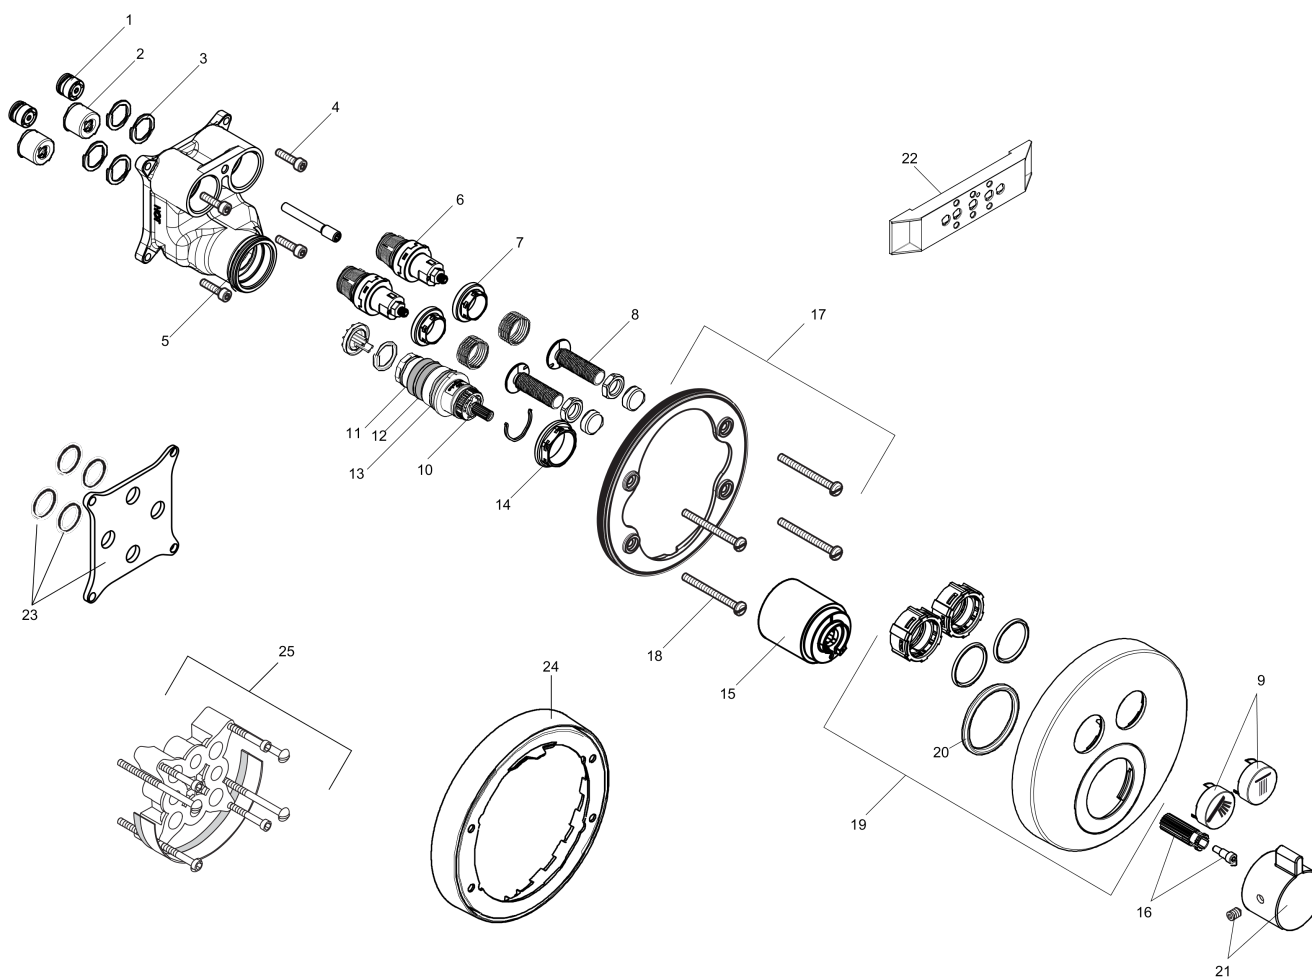

ShowerSelect Round Thermostatic 2-Function Trim

Finishes : **chrome** Part no. : **15743001**

Description

Features

- Select push-button on/off control for 2 outlets
- Thermostatic cartridge
- Start/stop cartridge
- Anti-scald 100° safety stop
- Flow: 8 GPM / 2.0 GPM

Item details

List Price \$ 610.00

Technology

Compliance

Product image

Scale drawing

ShowerSelect Round Thermostatic 2-Function Trim

Finishes : **chrome** Part no. : **15743001**

Exploded drawing

Year of production: >12/14

ShowerSelect Round Thermostatic 2-Function Trim

Finishes : **chrome** Part no. : **15743001**

Spare parts list

Year of production: >12/14

Pos.	Description	Part no.	Price	PU
1	non return valve	97980000	-	1
2	noise reduction	94073000	-	1
3	O-ring 16x2	98133000	-	1
4	set of screws	96525000	-	1
5	O-ring 36x2	98156000	-	1
6	shut off unit	95758000	-	1
7	nut	98368000	-	1
8	Select-adapter	92219000	-	1
9	set of symbols	92218000	-	1
10	thermostat cartridge	98282001	-	1
11	O-ring 20x1,5	98197000	-	1
12	O-ring 25x1,5	98146000	-	1
13	O-ring 25x2,5	92146000	-	1
14	nut	98913000	-	1
15	sleeve	92216000	-	1
16	handle fixing set	95843000	-	1
17	holder for escutcheon	98793000	-	1
18	set of fixing screws	96454000	-	1
19	escutcheon 155 / 155 mm	92217001	-	1
20	O-ring 44x4	98471000	-	1
21	handle for thermostat	92215001	-	1
22	fit-up aid	92540000	-	1
23	compensation set 1°	95521000	-	1
24	extension 22 mm (Ø 150 mm)	13597000	-	1
25	extension 25 mm	13595000	-	1
a	Grease	90920000	-	1