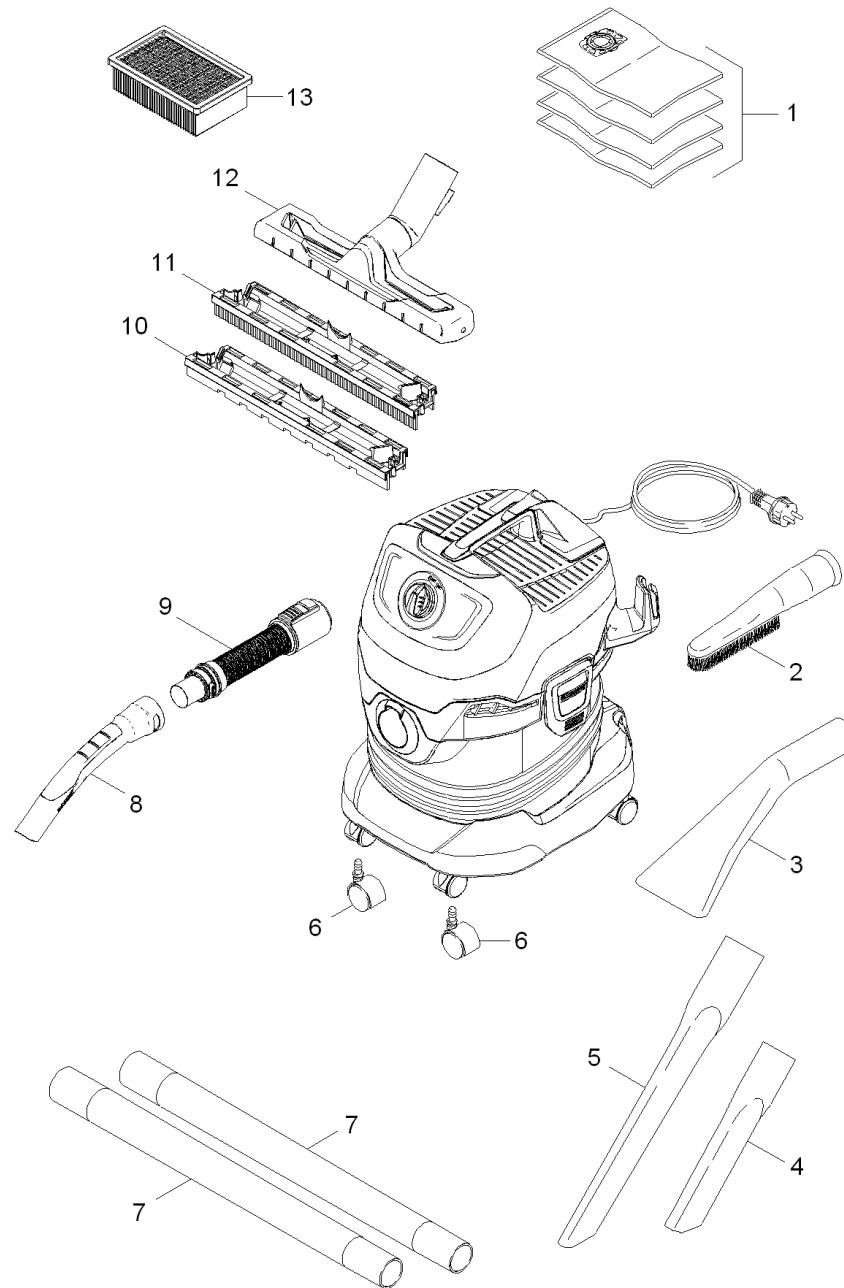

Short spare parts list (1.348-115.3)

Home and Garden \ Vacuum cleaner \ Wet-/Dry vacuum cleanerwet \ WD 4 \ Short spare parts list

Short spare parts list (1.348-115.3)

Home and Garden \ Vacuum cleaner \ Wet-/Dry vacuum cleanerwet \ WD 4 \ Short spare parts list

KÄRCHER

POS	Article no.	Description	Quantity	Unit
1	2.863-006.0	Filter bags-fleece set packaged 4x	1.000	ST
2	2.863-147.0	Suction brush black	1.000	ST
3	2.863-145.0	Car nozzle packaged	1.000	ST
4	6.900-385.0	Crevice nozzle DN35	1.000	ST
5	2.863-144.0	Crevice nozzle 350mm	1.000	ST
6	6.435-353.0	Castor D 42	2.000	ST
7	2.863-148.0	Suction tube DN35	2.000	ST
8	2.863-012.0	Hand grip suction hose	1.000	ST
9	4.441-067.0	Suction hose complete for replacement	1.000	ST
10	4.629-015.0	Insert dry floor nozzle packaged	1.000	ST
11	4.629-014.0	Insert wet floor nozzle packaged	1.000	ST
12	4.629-013.0	Floor tool clip packaged	1.000	ST
13	2.863-005.0	Flat-pleated filter packaged WD 4/5/6	1.000	ST