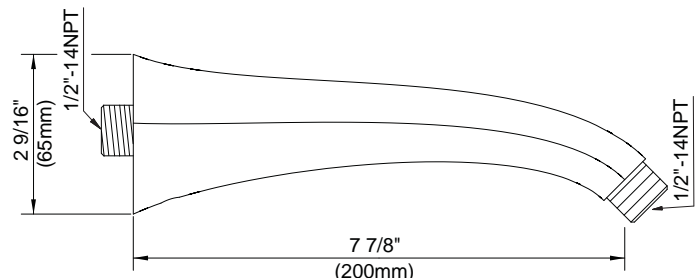

D481500

Specific Features: _____ Submitted Model No.: _____