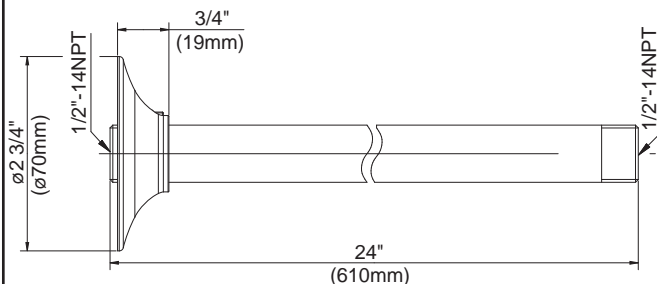

D481306 & D481316

Available Colors & Finish

- Chrome
- Brushed Nickel (BN)

D481324