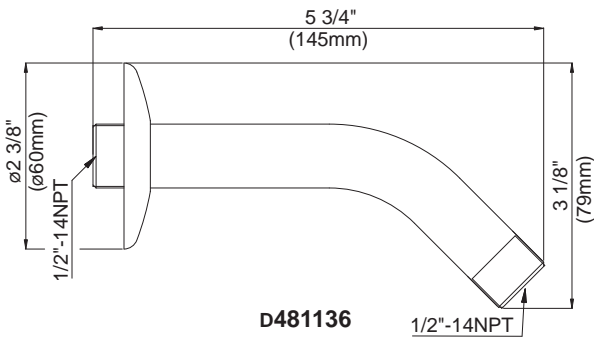

Available Colors & Finish

- Chrome
- Brushed Nickel (BN)
- Oil Rub Bronze (RB)