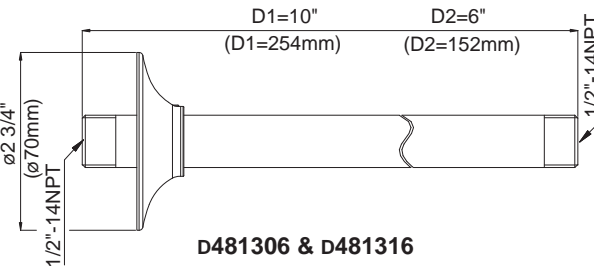

D481136

Available Colors & Finish

- Chrome
- Brushed Nickel (BN)
- Polished Brass (PBV)
- Antique Copper (AC)
- Oil Rub Bronze (RB)