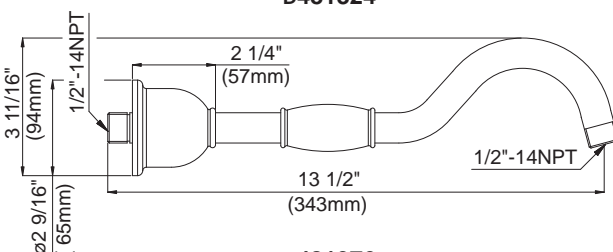

SHOWERHEAD ACCESSORIES

Description

- All brass construction

Standards

- Listed IAPMO/UPC
- CSA B125
- Energy policy act of 1992

Warranty

Danze products are covered by a manufacturer's limited "lifetime" warranty for manufacturing defects.

Available Colors & Finish

- Chrome
- Antique Copper (AC)
- Brushed Nickel (BN)
- Satin Black (BS)
- Distressed Nickel (DN)
- Polished Brass (PBV)
- Polished Nickel (PNV)
- Oil Rub Bronze (RB)
- Distressed Bronze (RBD)

Available Colors & Finish

- Chrome
- Brushed Nickel (BN)
- Antique Copper (AC)
- Polished Brass (PBV)
- Oil Rub Bronze (RB)

D481306 - 10" ceiling mount shower arm with flange

Available Colors & Finish

- Chrome
- Brushed Nickel (BN)
- Oil Rub Bronze (RB)

Available Colors & Finish

- Chrome
- Brushed Nickel (BN)
- Oil Rub Bronze (RB)

Available Colors & Finish

- Chrome
- Brushed Nickel (BN)
- Polished Brass (PBV)
- Antique Copper (AC)
- Oil Rub Bronze (RB)

Available Colors & Finish

- Chrome
- Brushed Nickel (BN)

D481376

Specific Features: _____ Submitted Model No.: _____