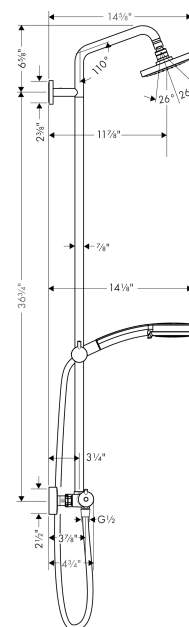

## Technology

## Scale drawing

Croma

Croma Green Showerpipe, 2.0 GPM

Finishes : **Chrome** Part no. : **27169001**

## Exploded drawing

Year of production: >07/12

**Croma**  
**Croma Green Showerpipe, 2.0 GPM**  
 Finishes : **Chrome** Part no. : **27169001**

## Spare parts list

Year of production: >07/12

Pos.	Description	Part no.	Price	PU
1	filter packing	88649000	-	1
2	head shower	04342000	-	1
3	handshower	04083000	-	1
4	filter packing	94246000	-	1
5	hose	28276003	-	1
6	non return valve	97980000	-	1
7	safety set for temperature control	98916000	-	1
8	nut	98913000	-	1
9	thermostat cartridge	98282001	-	1
10	shut off unit with selector	98283000	-	1
11	set of nuts	96157000	-	1
12	non return valve	96737000	-	1
13	filter packing	96922000	-	1
14	escutcheon	98340000	-	1
15	pipe 1450 mm	96770000	-	1
16	support, assy	97651000	-	1
17	mounting set	96179000	-	1
18	wall flange	95688000	-	1
19	tile-matching-disk	95239000	-	1
20	isolation valve	98341000	-	1
21	O-ring 12x2	98214000	-	1
22	O-ring 14x2	98129000	-	1
23	O-ring 15x2,5	98131000	-	1
24	O-ring 17x1,5	98137000	-	1
25	sleeve	92166000	-	1
a	shower arm	95137000	-	1
b	handle	98915000	-	1
c	escutcheon Ø 60 mm	95692000	-	1