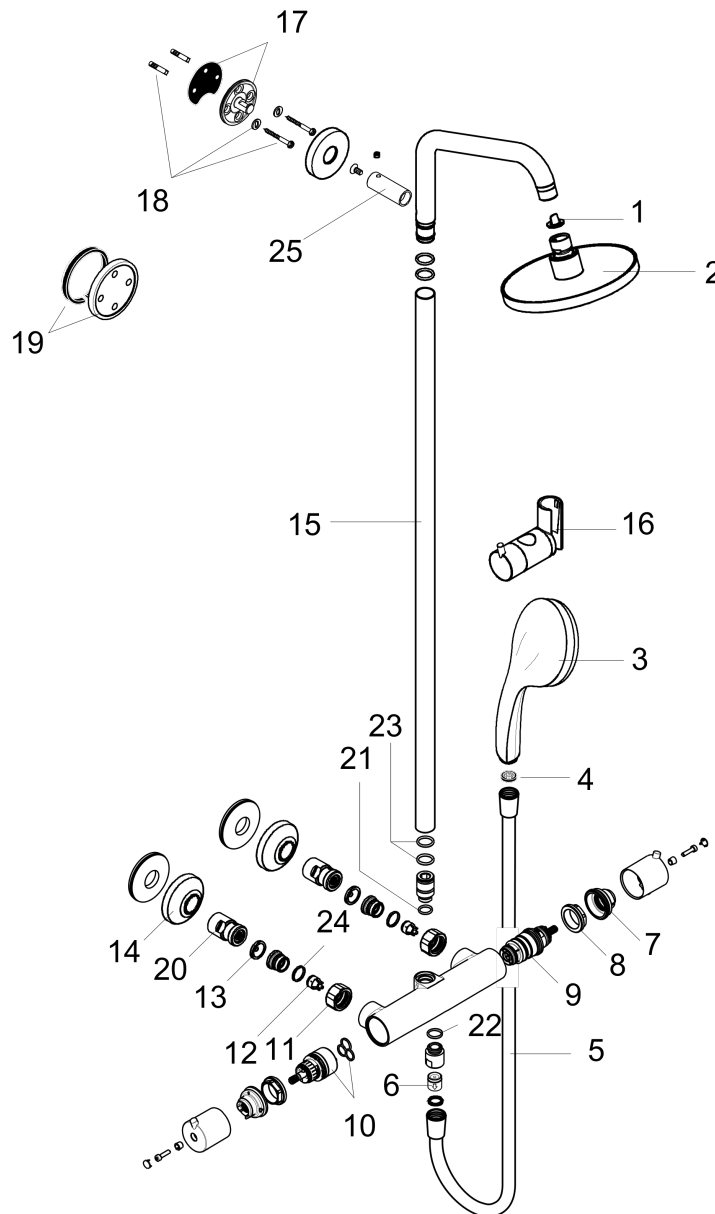

## Product image

## Scale drawing

Croma

Croma Green Showerpipe, 2.0 GPM

Finishes : **Chrome** Part no. : **27169001**

## Exploded drawing

Year of production: >07/12

**Croma**  
**Croma Green Showerpipe, 2.0 GPM**  
 Finishes : **Chrome** Part no. : **27169001**

## Spare parts list

Year of production: >07/12

Pos.	Description	Part no.	Price	PU
1	filter packing	88649000	-	1
2	head shower	04342000	-	1
3	handshower	04083000	-	1
4	filter packing	94246000	-	1
5	hose	28276003	-	1
6	non return valve	97980000	-	1
7	safety set for temperature control	98916000	-	1
8	nut	98913000	-	1
9	thermostat cartridge	98282001	-	1
10	shut off unit with selector	98283000	-	1
11	set of nuts	96157000	-	1
12	non return valve	96737000	-	1
13	filter packing	96922000	-	1
14	escutcheon	98340000	-	1
15	pipe 1450 mm	96770000	-	1
16	support, assy	97651000	-	1
17	mounting set	96179000	-	1
18	wall flange	95688000	-	1
19	tile-matching-disk	95239000	-	1
20	isolation valve	98341000	-	1
21	O-ring 12x2	98214000	-	1
22	O-ring 14x2	98129000	-	1
23	O-ring 15x2,5	98131000	-	1
24	O-ring 17x1,5	98137000	-	1
25	sleeve	92166000	-	1
a	shower arm	95137000	-	1
b	handle	98915000	-	1
c	escutcheon Ø 60 mm	95692000	-	1