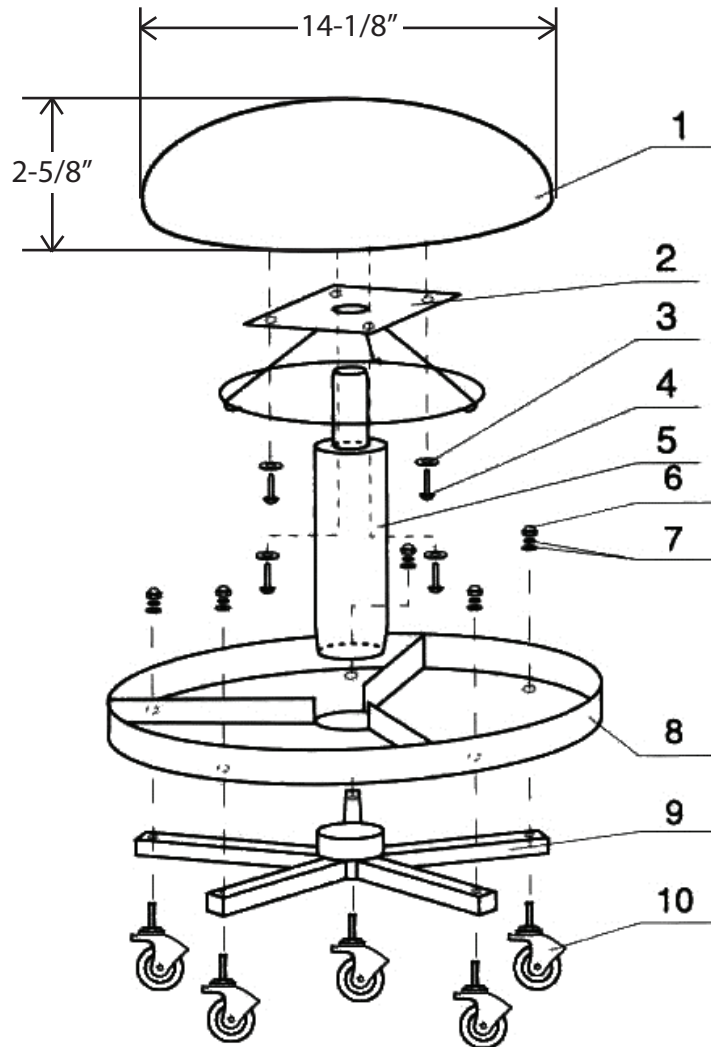

ATD-81010

ITEM#	ORDERING PART#	PART DESCRIPTION
1	PRT81010-01	SEAT
2	PRT81010-02	UP&DOWN CONTROL BOARD
3	PRT81010-H	WASHER 6MM
4	PRT81010-H	SCREW 6 x 16MM
5	PRT81010-05	PNEUMATIC SHAFT
6	PRT81010-H	NUT 8MM
7	PRT81010-H	WASHER 8MM
8	PRT81010-08	TOOL TRAY
9	PRT81010-09	STEEL BASE
10	ATD-81001	2.5" REPLACEMENT CASTER (LONG STEM)