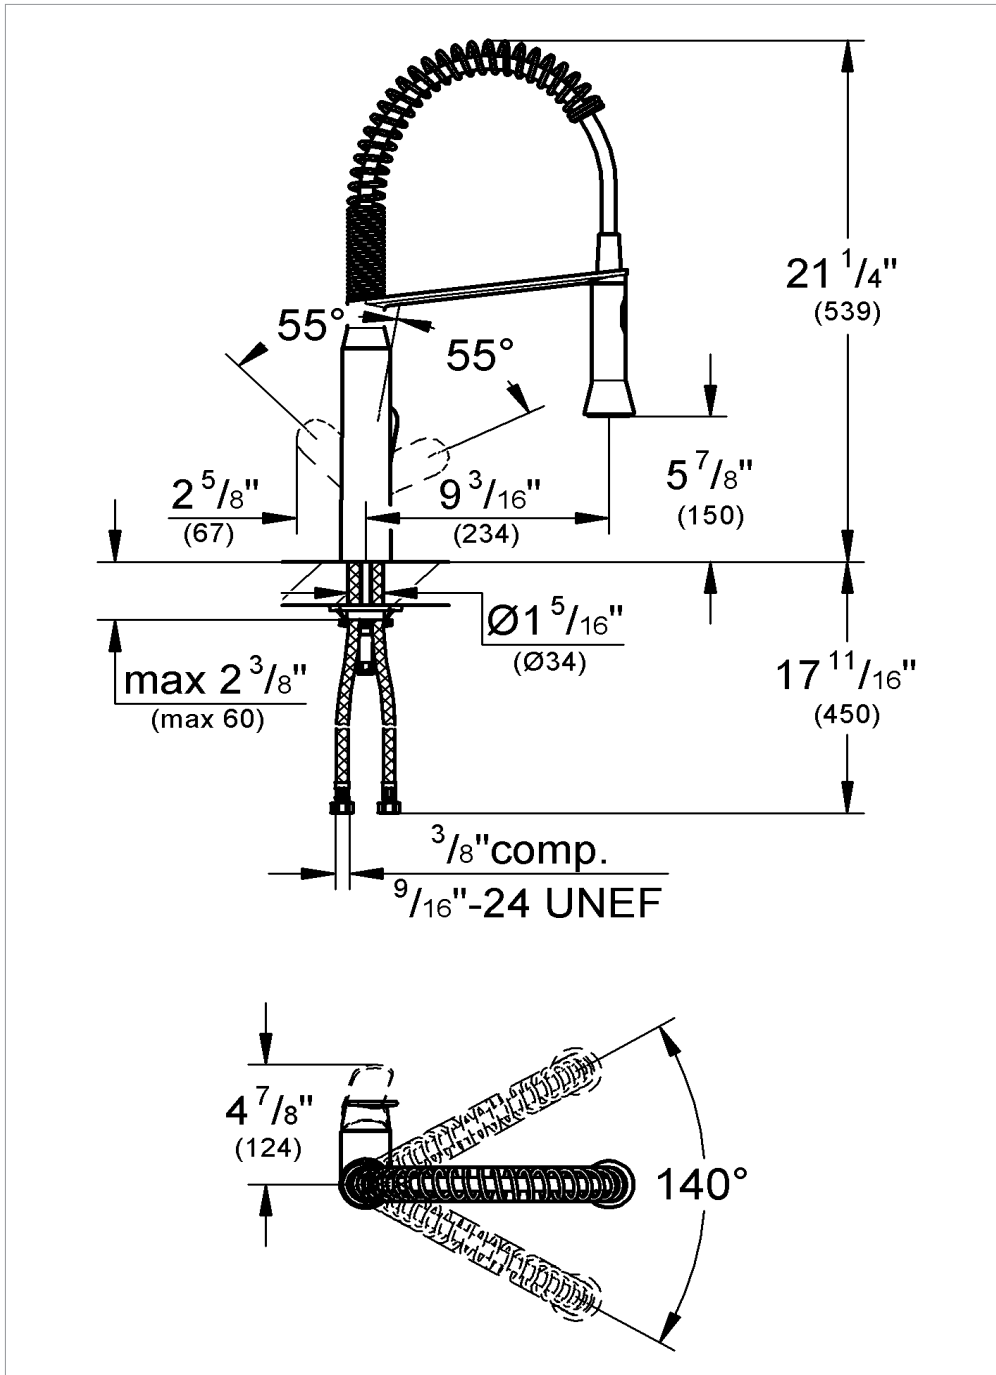

NEW

GROHE K7 SEMI-PRO MEDIUM

The GROHE K7 Semi-Pro
Faucet's "Little Sister"

Reduced height
from 26.5 inches
to 21.5 inches

Shower arm swivels to
140° - easy clearance for
tall pots and cleaning

Spring arm allows for full
360° full-sink mobility
and coverage

No interference
with the backsplash
- handle is calibrated
to turn 30° to the
back and 70° to
the front

Pure Freude an Wasser

GROHE.COM/US

GROHE K7 SEMI-PRO MEDIUM

- 21.5" single-lever sink mixer
- Single hole installation
- GROHE Silkmove® 35 mm ceramic cartridge
- Adjustable flow rate limiter
- SpeedClean® Anti-Lime system
- Locking dual spray control - switch back and forth between regular aerated flow and spray
- 140° swivel spout
- Flexible braided stainless steel connection hoses
- Rapid installation system
- Protected against backflow
- Solid brass body
- 1.75 gpm