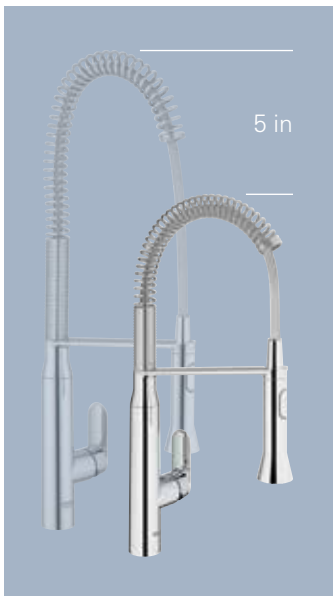

NEW

GROHE K7 SEMI-PRO MEDIUM

The GROHE K7 Semi-Pro
Faucet's "Little Sister"

Reduced height
from 26.5 inches
to 21.5 inches

Shower arm swivels to
140° - easy clearance for
tall pots and cleaning

Spring arm allows for full
360° full-sink mobility
and coverage

Easily switch
between regular
water flow & spray
without turning
off the water

Solid metal
handyspray

SpeedClean®
Anti-Lime nozzle

Tall solid brass
base aptly supports
height (competitive
versions do not)

No interference
with the backsplash
- handle is calibrated
to turn 30° to the
back and 70° to
the front

Pure Freude an Wasser

GROHE.COM/US

GROHE K7 SEMI-PRO MEDIUM

- 21.5" single-lever sink mixer
- Single hole installation
- GROHE Silkmove® 35 mm ceramic cartridge
- Adjustable flow rate limiter
- SpeedClean® Anti-Lime system
- Locking dual spray control - switch back and forth between regular aerated flow and spray
- 140° swivel spout
- Flexible braided stainless steel connection hoses
- Rapid installation system
- Protected against backflow
- Solid brass body
- 1.75 gpm