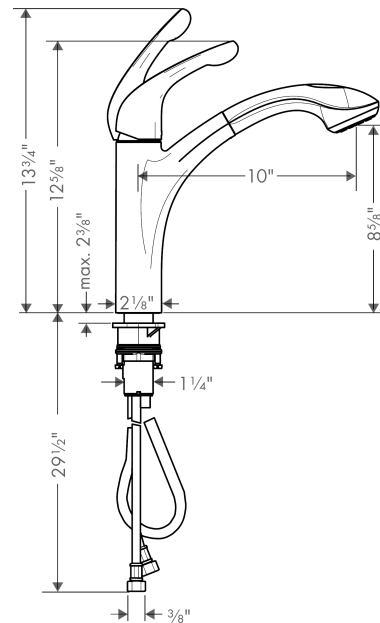

Allegro E
Allegro E 2-Spray Kitchen Faucet, Pull-Out, 1.75 GPM
 Finishes : **chrome** Part no. : **04076000**

Description

Features

- Swivel range 150°
- Full and needle spray
- Toggle spray diverter
- Flow: 1.75 GPM
- Ceramic cartridge
- 3/8" hoses

Item details

List Price \$ 500.00

Technology

Compliance

Product image

Scale drawing

Allegro E
Allegro E 2-Spray Kitchen Faucet, Pull-Out, 1.75 GPM
Finishes : **chrome** Part no. : **04076000**

Exploded drawing

Year of production: >01/10

Allegro E
Allegro E 2-Spray Kitchen Faucet, Pull-Out, 1.75 GPM
 Finishes : **chrome** Part no. : **04076000**

Spare parts list

Year of production: >01/10

Pos.	Description	Part no.	Price	PU
1	handle	98597001	-	1
2	flange	96468000	-	1
3	nut	96461000	-	1
4	cartridge, assy	92730000	-	1
5	seal	95008000	-	1
6	filter	97735000	-	1
7	handspray	98598001	-	1
8	set of non return valves DW 15	97350000	-	1
9	support	97523000	-	1
10	fixing set (Ø 34)	95049000	-	1
11	weight	98551000	-	1
12	connection hose 35½" M8x0,75 3/8"	96316001	-	1
13	hose 1,50 m	88624000	-	1
a	weight	92500000	-	1
b	non return valve	93218000	-	1