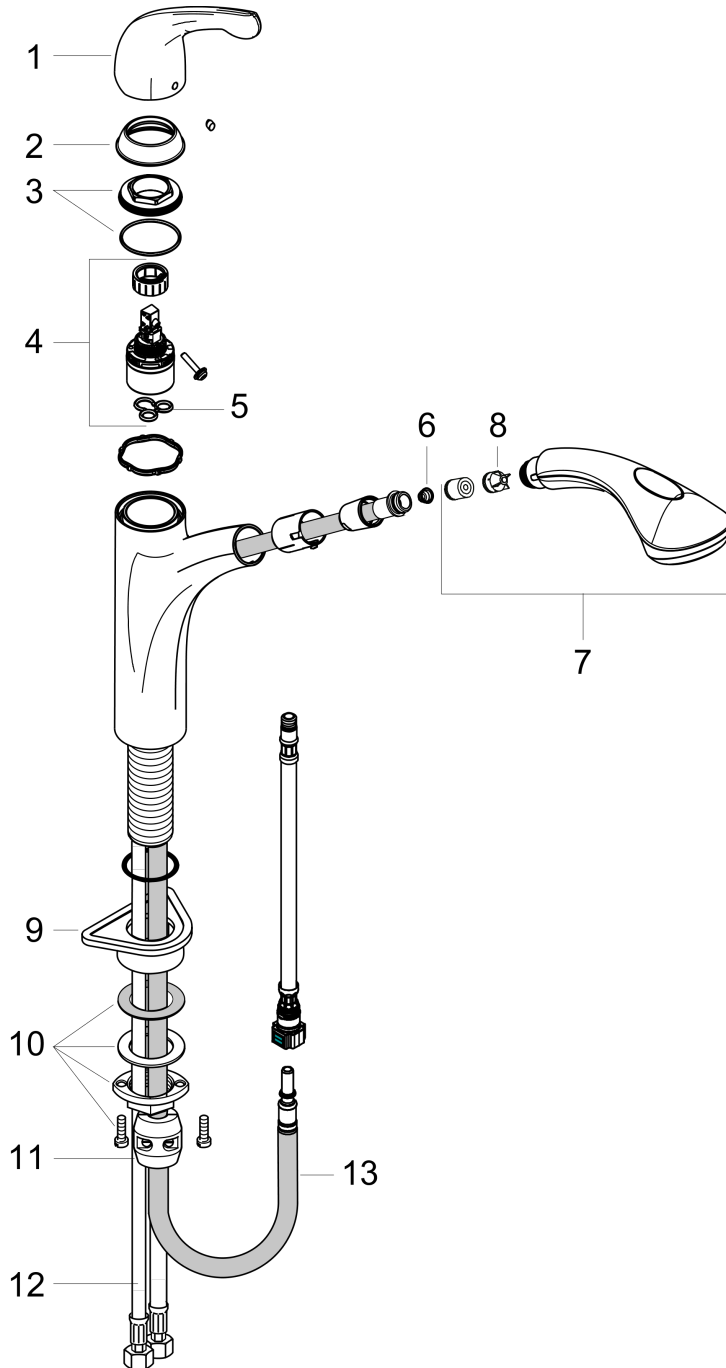

Allegro E
Allegro E 2-Spray Kitchen Faucet, Pull-Out, 1.75 GPM
 Finishes : **chrome** Part no. : **04076000**

Description

Features

- Swivel range 150°
- Full and needle spray
- Toggle spray diverter
- Flow: 1.75 GPM
- Ceramic cartridge
- 3/8" hoses

Item details

List Price \$ 500.00

Technology

Compliance

Product image

Scale drawing

Allegro E
Allegro E 2-Spray Kitchen Faucet, Pull-Out, 1.75 GPM
Finishes : **chrome** Part no. : **04076000**

Exploded drawing

Year of production: >01/10

Allegro E
Allegro E 2-Spray Kitchen Faucet, Pull-Out, 1.75 GPM
 Finishes : **chrome** Part no. : **04076000**

Spare parts list

Year of production: >01/10

Pos.	Description	Part no.	Price	PU
1	handle	98597001	-	1
2	flange	96468000	-	1
3	nut	96461000	-	1
4	cartridge, assy	92730000	-	1
5	seal	95008000	-	1
6	filter	97735000	-	1
7	handspray	98598001	-	1
8	set of non return valves DW 15	97350000	-	1
9	support	97523000	-	1
10	fixing set (Ø 34)	95049000	-	1
11	weight	98551000	-	1
12	connection hose 35½" M8x0,75 3/8"	96316001	-	1
13	hose 1,50 m	88624000	-	1
a	weight	92500000	-	1
b	non return valve	93218000	-	1