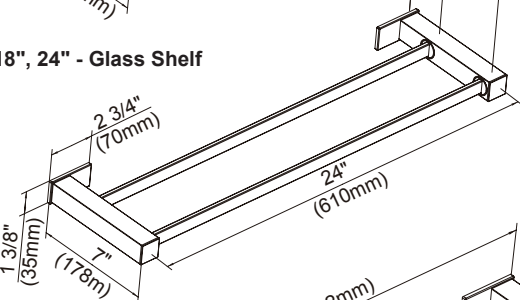

SPECIFICATIONS

SIRIUS™ BATH ACCESSORY COLLECTION

Description

- Matches Sirius™ collection
- Mounting hardware provided
- Sirius™ 18" and 24" Glass Shelves are constructed with tempered glass
- Sirius™ Wall Mount Toilet Brush is constructed with frosted glass cup and metal brush handle with synthetic bristles
- The glass shelves can hold a maximum weight of 22 lbs

D446133 - 24" Double Towel Bar

D446134 - 18" Glass Shelf
D446135 - 24" Glass Shelf

18", 24" - Glass Shelf

24" Double Towel Bar

18", 24" - Towel Bar

Paper Holder

D446136 - Dual Function - Paper Holder or Towel Bar