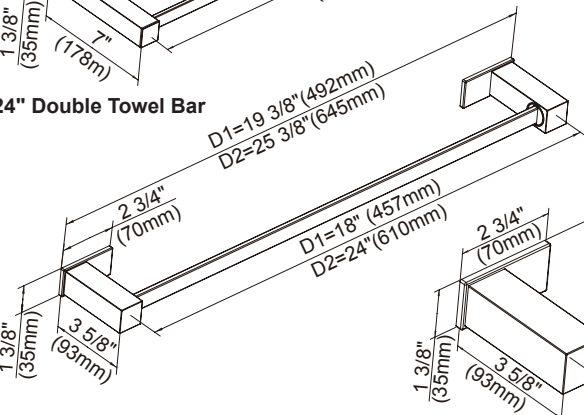

SPECIFICATIONS

SIRIUS™ BATH ACCESSORY COLLECTION

Description

- Matches Sirius™ collection
- Mounting hardware provided
- Sirius™ 18" and 24" Glass Shelves are constructed with tempered glass
- Sirius™ Wall Mount Toilet Brush is constructed with frosted glass cup and metal brush handle with synthetic bristles
- The glass shelves can hold a maximum weight of 22 lbs

D446133 - 24" Double Towel Bar

D446134 - 18" Glass Shelf
D446135 - 24" Glass Shelf

18", 24" - Glass Shelf

24" Double Towel Bar

18", 24" - Towel Bar

Paper Holder

D446136 - Dual Function - Paper Holder or Towel Bar