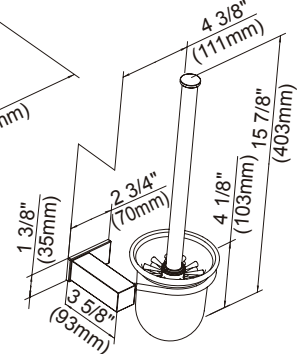

Toilet Brush

Submittal Information:

Job Name: _____

Location: _____

Contractor: _____

Contact #: _____