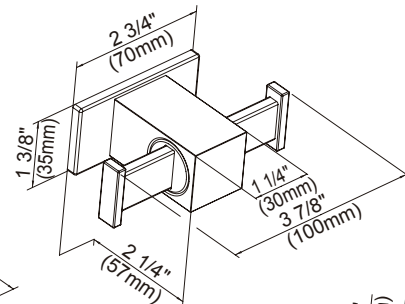

Double Robe Hook