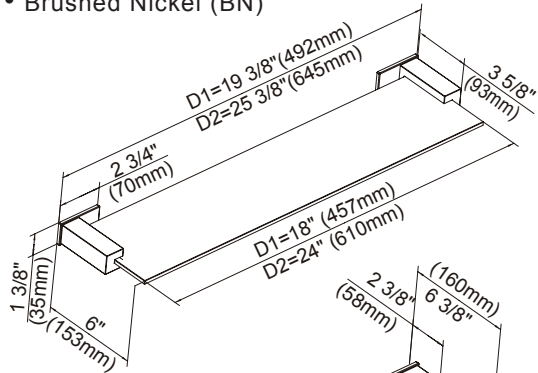

SPECIFICATIONS

SIRIUS™ BATH ACCESSORY COLLECTION

Description

- Matches Sirius™ collection
- Mounting hardware provided
- Sirius™ 18" and 24" Glass Shelves are constructed with tempered glass
- Sirius™ Wall Mount Toilet Brush is constructed with frosted glass cup and metal brush handle with synthetic bristles
- The glass shelves can hold a maximum weight of 22 lbs

D446133 - 24" Double Towel Bar

D446134 - 18" Glass Shelf
D446135 - 24" Glass Shelf

18", 24" - Glass Shelf

24" Double Towel Bar

18", 24" - Towel Bar

Paper Holder

D446136 - Dual Function - Paper Holder or Towel Bar