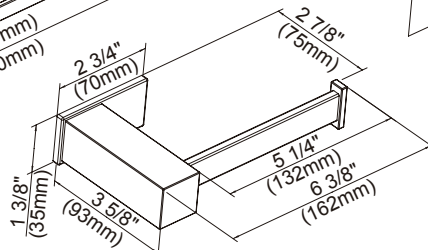

SPECIFICATIONS

SIRIUS™ BATH ACCESSORY COLLECTION

Description

- Matches Sirius™ collection
- Mounting hardware provided
- Sirius™ 18" and 24" Glass Shelves are constructed with tempered glass
- Sirius™ Wall Mount Toilet Brush is constructed with frosted glass cup and metal brush handle with synthetic bristles
- The glass shelves can hold a maximum weight of 22 lbs

D446133 - 24" Double Towel Bar

D446134 - 18" Glass Shelf
D446135 - 24" Glass Shelf

18", 24" - Glass Shelf

24" Double Towel Bar

18", 24" - Towel Bar

Paper Holder

D446136 - Dual Function - Paper Holder or Towel Bar