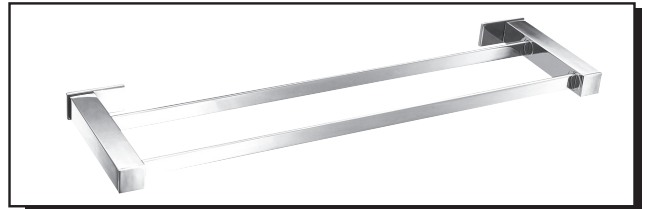

SPECIFICATIONS

SIRIUS™ BATH ACCESSORY COLLECTION

Description

- Matches Sirius™ collection
- Mounting hardware provided
- Sirius™ 18" and 24" Glass Shelves are constructed with tempered glass
- Sirius™ Wall Mount Toilet Brush is constructed with frosted glass cup and metal brush handle with synthetic bristles
- The glass shelves can hold a maximum weight of 22 lbs

Warranty

Danze products are covered by a manufacturer's limited "lifetime" warranty on finish and manufacturing defects.

Available Finishes

- Chrome
- Brushed Nickel (BN)

D446131 - 18" Towel Bar
D446132 - 24" Towel Bar

D446133 - 24" Double Towel Bar

D446134 - 18" Glass Shelf
D446135 - 24" Glass Shelf

18", 24" - Glass Shelf

24" Double Towel Bar

18", 24" - Towel Bar

Paper Holder

D446136 - Dual Function - Paper Holder or Towel Bar