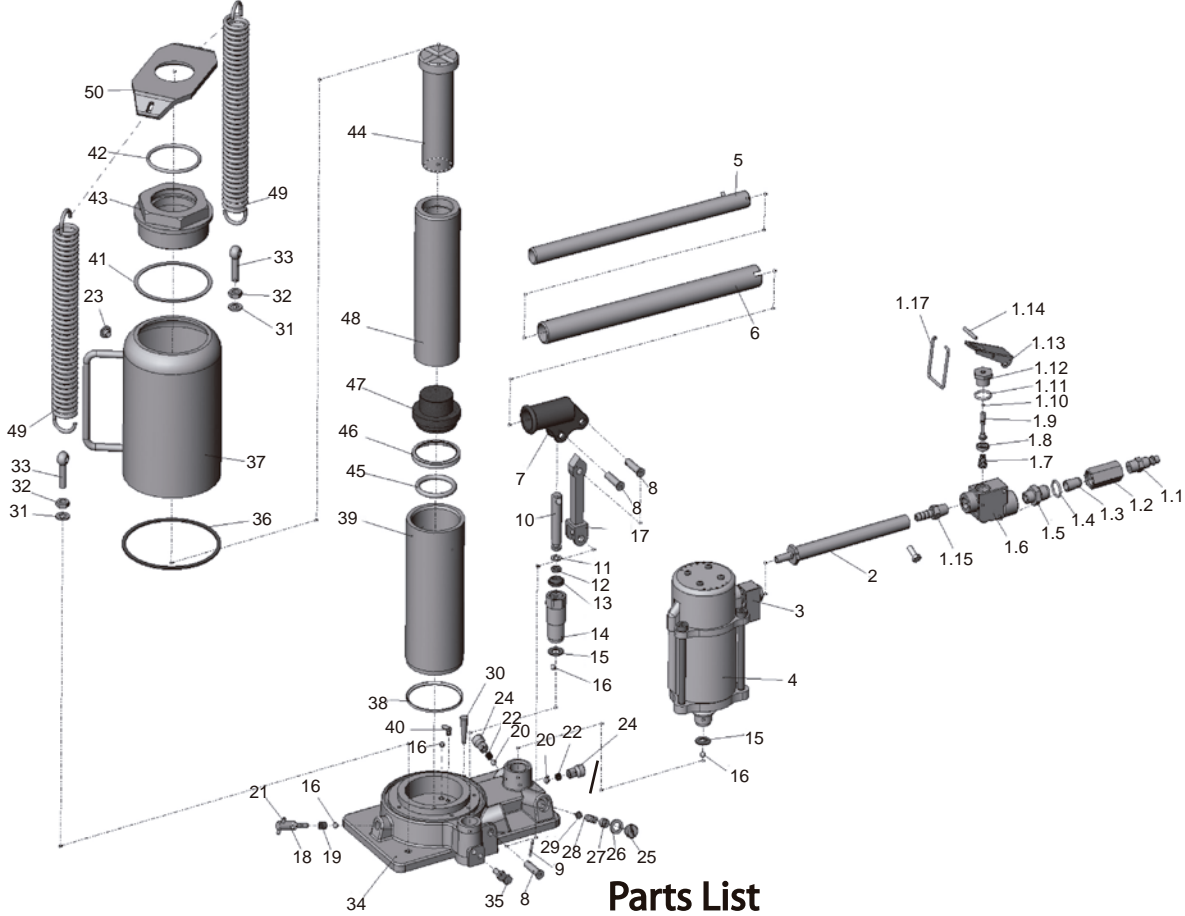

PARTS BREAKDOWN

Call 1.800.221.9705 for questions concerning performance of the product or other inquiries.

Parts List

Index No.	Part No.	Description	Qty	Index No.	Part No.	Description	Qty	Index No.	Part No.	Description	Qty
1	5302-01	Air Valve Assembly	1	7	5302-07	Pump Handle Socket	1	29	5302-29	Overload Tapering Valve	1
1.1	5302-1.1	Hose Connector	1	8	5302-08	Pump Plunger Pin	3	30	5302-30	Filter	1
1.2	5302-1.2	Connecting Nut	1	9	5302-09	Cotter Pin	3	31	5302-31	Spring Washer 8	2
1.3	5302-1.3	Air Filter	1	10	5302-10	Pump Plunger	1	32	5302-32	Nut 8	2
1.4	5302-1.4	O-Ring 18 x 24	1	11	5302-11	Pump Plunger Retainer	1	33	5302-33	Bolt M8 x 35	2
1.5	5302-1.5	Connector	1	12	5302-12	O-Ring	1	34	5302-34	Base	1
1.6	5302-1.6	Valve Body	1	13	5302-13	Dust-Resistant Ring	1	35	5302-35	Plug Screw	4
1.7	5302-1.7	Spring	1	14	5302-14	Pump Reservoir	1	36	5302-36	Reservoir Bottom Seal	1
1.8	5302-1.8	Packing	1	15	5302-15	Copper Washer	1	37	5302-37	Reservoir	1
1.9	5302-1.9	Throttle	1	16	5302-16	Steel Ball 6	6	38	5302-38	Cylinder Packing	1
1.10	5302-1.10	O-Ring 3 x 1.6	1	17	5302-17	Plunger Connecting Rod	1	39	5302-39	Cylinder	1
1.11	5302-1.11	O-Ring 18 x 2.4	1	18	5302-18	Release Valve screw	1	40	5302-40	Steel Ball Retainer	2
1.12	5302-1.12	Nut	1	19	5302-19	Release Valve Seal	1	41	5302-41	Reservoir Top Seal	1
1.13	5302-1.13	Lever	1	20	5302-20	Steel Ball 6.35	2	42	5302-42	O-Ring	1
1.14	5302-1.14	Lever Rin	1	21	5302-21	Pin	1	43	5302-43	Top Nut	1
1.15	5302-1.15	Hose Connector	1	22	5302-22	Valve Spring	2	44	5302-44	Extension Screw	1
1.17	5302-1.17	Lock Lever	1	23	5302-23	Filler Plug	1	45	5302-45	O-Ring	1
2	5302-02	Air Hose	1	24	5302-24	Screw	2	46	5302-46	O-Ring Returner	1
3	5302-03	Connector	1	25	5302-25	Plug Screw	1	47	5302-47	Piston	1
4	5302-04	Air Pump	1	26	5302-26	Plug Washer	1	48	5302-48	Piston Rod	1
5	5302-05	Upper Handle	1	27	5302-27	Overload Valve Screw	1	49	5302-49	Spring	2
6	5302-06	Lower Handle	1	28	5302-28	Safety Valve Spring	1	50	5302-50	Spring Plate	1