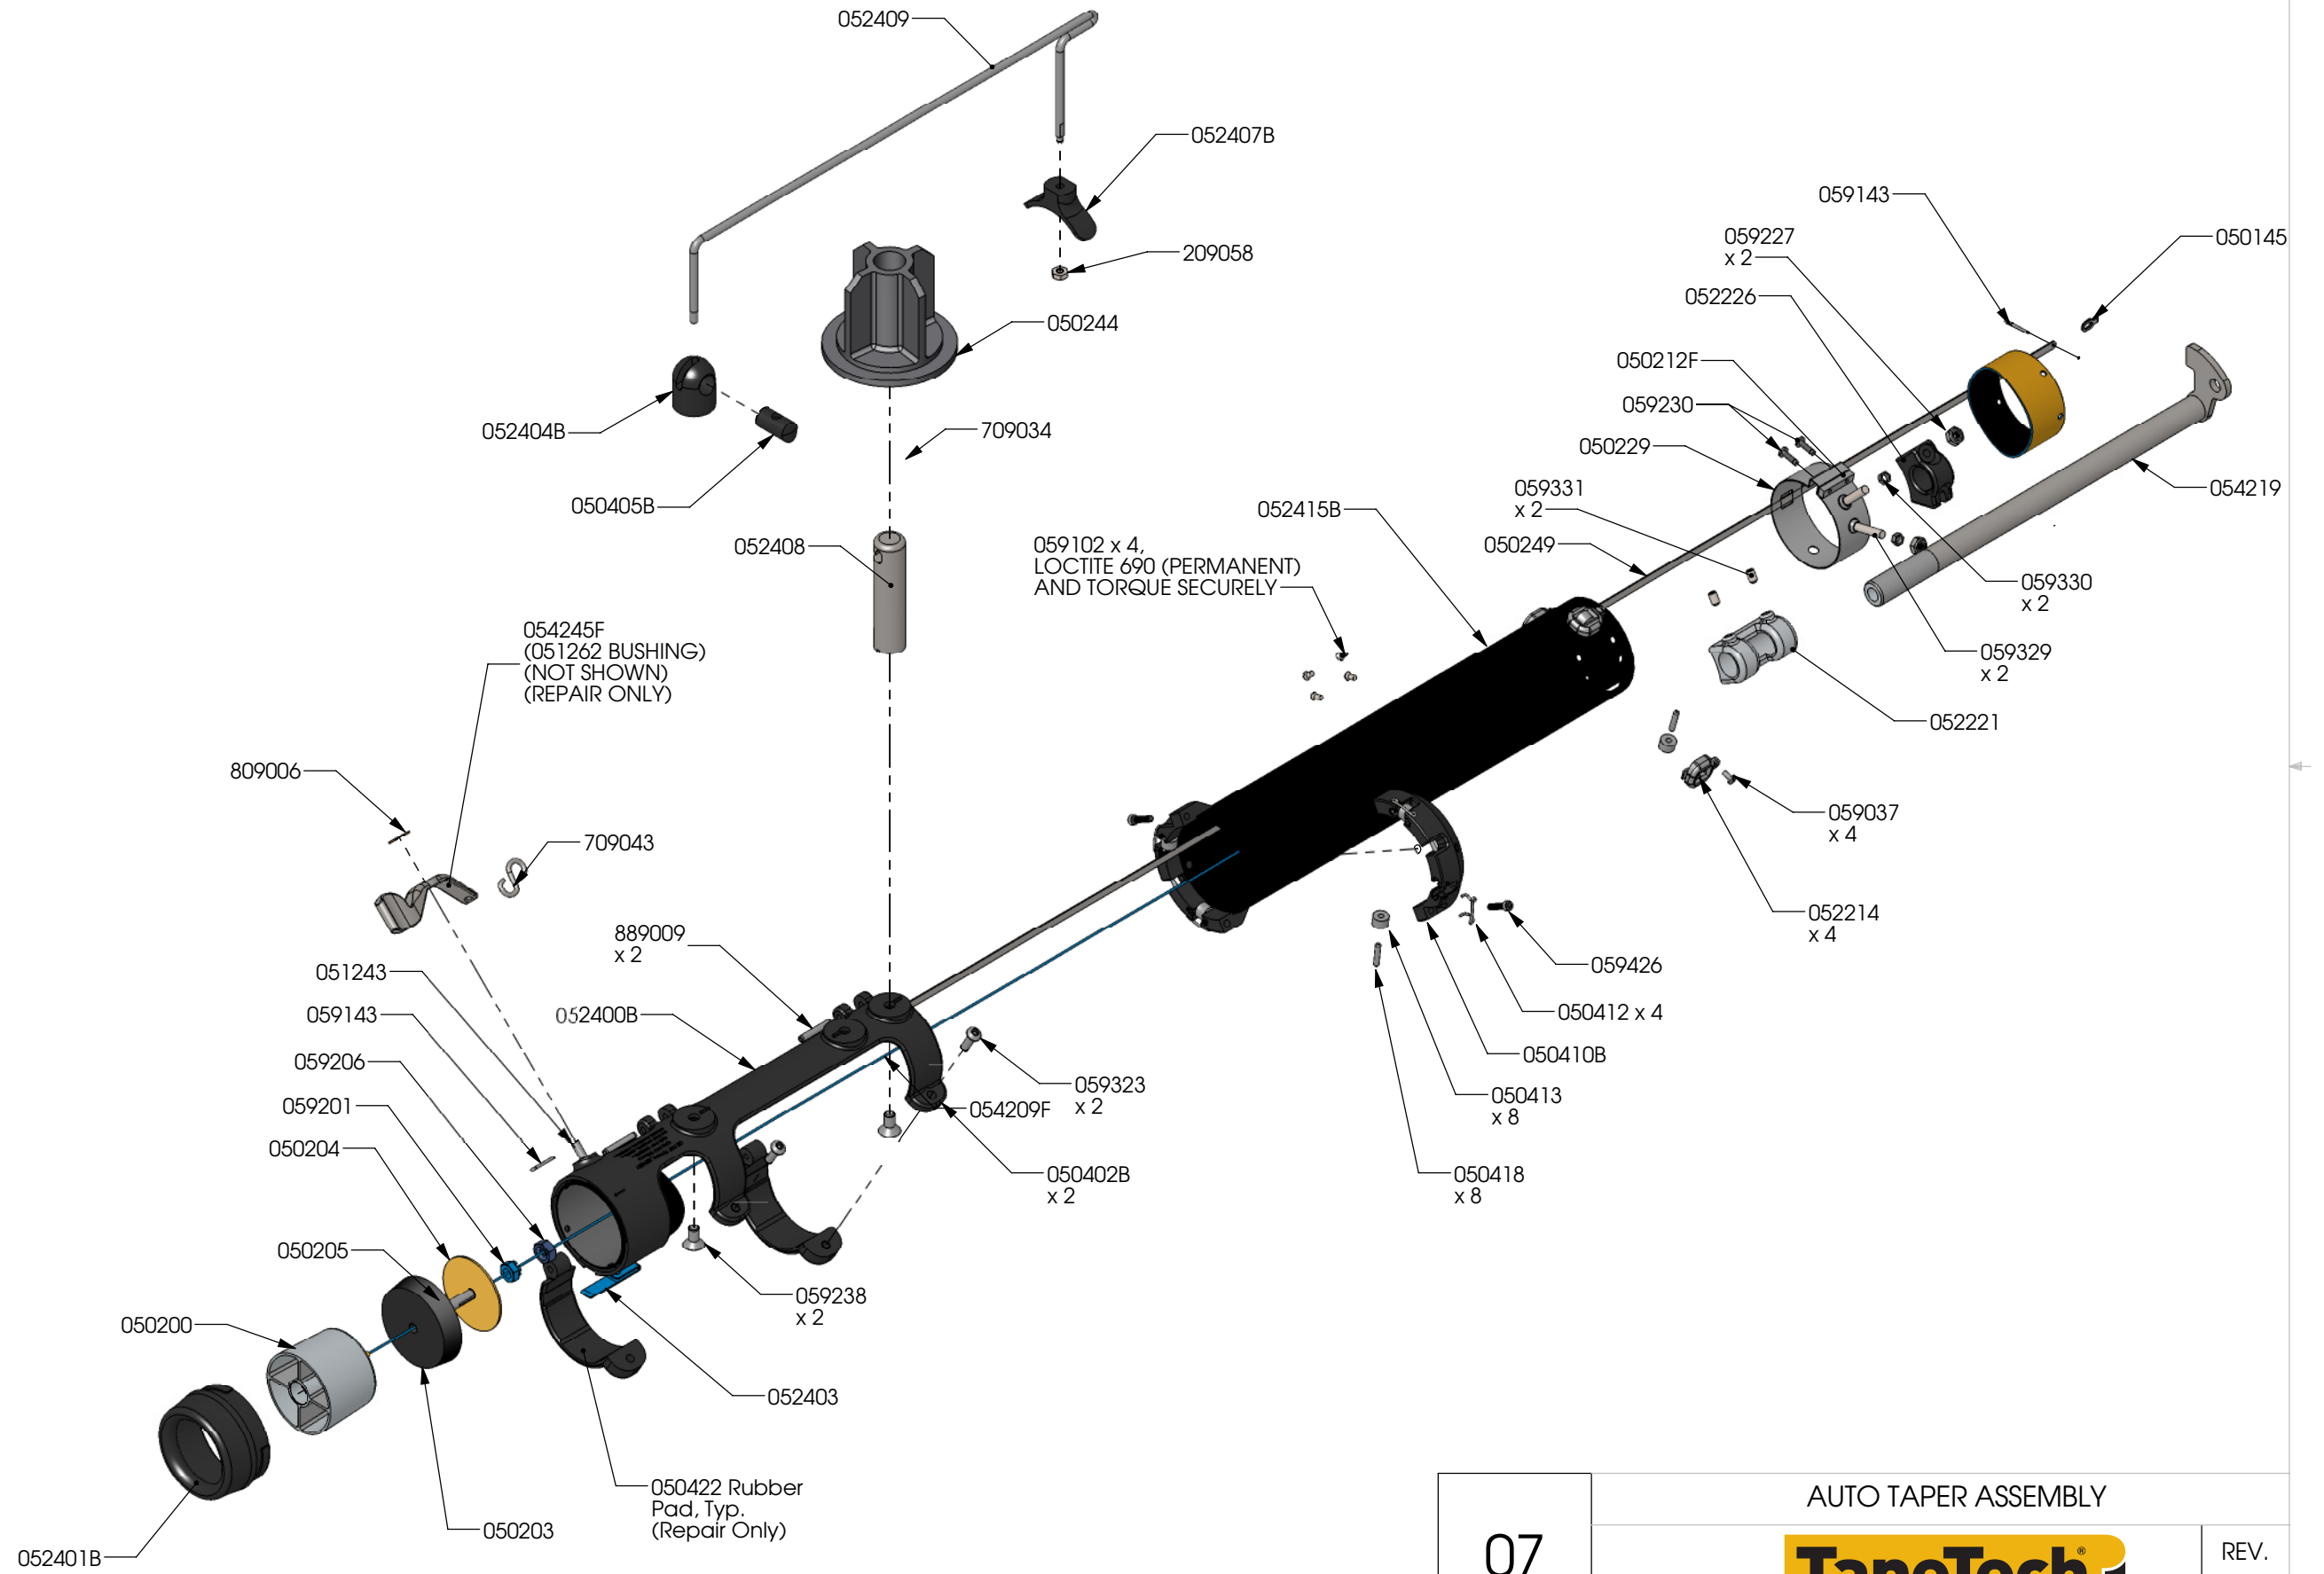

Blue - Sold as part of Assembly Kit 200	
Maroon - Sold as part of Assembly Kit 340	
07TT	EZ CLEAN TAPER ASSY
	 
PROFESSIONAL DRYWALL FINISHING TOOLS	REV A

NOTES:

07

AUTO TAPER ASSEMBLY

REV.
A

Part Number	Description	Quantity Each	Sold as part of:
050003	Wiper, Control Valve	1	
050004	Wiper, Retainer	1	
050017	Collar Bushing	1	
050019	Disengaging Cam	1	
050023F	Spacer Bar	1	
050027	Lock, Needle Holder	1	Kit 200
050030	Magnet	1	Kit 200
050034F	Disengaging Rod	1	
050041F	Disengaging Rod Bearing	1	
050043F	Anvil	2	
050046	Support, Right Chain Roller	1	
050050F	Needle Holder	1	Kit 200
050053	Cam Gooser Release	1	
050058	Control Valve	1	
050063	Cut Off Spring Cover	1	
050068	Gooser & Cutter Chain Stop	2	
050070F	Creaser Axle	1	
050071F	Front Support	1	
050072F	Rear Support	1	
050073	Creaser Wheel	1	
050079	Creaser Crank	1	
050080F	Screw Block	2	
050081F	Spring	2	
050083F	Cable Drum	1	
050086F	Head Bushing	1	
050090F	Spacer Bar	1	
050093F	Taper Wheel	2	
050094F	Spool	1	
050099F	Head Bushing	1	
050109F	Hub	2	
050113F	Cutter Block Tube	1	
050115F	Spring, Drive Dog	1	Kit 215
050123	Cam	1	

Part Number	Description	Quantity Each	Sold as part of:
050128F	Bushing, Chain Roller	2	
050132F	Spring, Cut Off	1	Kit 340
050134	Chain Roller	2	
050140F	Screw, 6.52 X 5.09	1	
050141	Support, Left Chain Roller	1	
050144F	Link Tube	1	
050145	Creaser Chain	1	
050150F	Hub	2	
050152F	Spacer Rod	2	
050154	Bearing Bracket	2	
050163	Guide, Main Chain	1	
050200	Plastic Piston	1	Kit 335
050203	Plunger Cup	1	Kit 335
050204	Cup Washer	1	Kit 335
050205	Cup Bolt, 1/4-20 X 7/8 Hex Head	1	Kit 335
050212F	Nut	1	
050214F	Roller Bushing,	0	
050215	Roller	0	
050221F	Bracket	0	
050229	Band	1	
050231	Post	0	
050233	Adapter	0	
050235	Band	0	
050237	Spool Shaft	0	
050240	Socket	0	
050242F	Band Nut	0	
050243F	Stub Shaft	0	
050244	Spool	1	
050249	Creaser Connector	1	
050251F	Tube Protector	0	
050254	Band	0	
050402B	Band Clamp, Black	2	
050405B	Keeper Axle, Black	1	