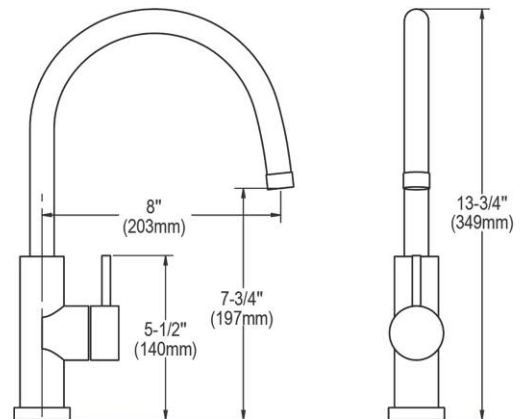

PART: _____ QTY: _____
PROJECT: _____
CONTACT: _____
DATE: _____
NOTES: _____
APPROVAL: _____

In keeping with our policy of continuing product improvement, Elkay reserves the right to change product specifications without notice. Please visit elkay.com for the most current version of Elkay product specification sheets. This specification describes an Elkay product with design, quality, and functional benefits to the user. When making a comparison of other producers' offerings, be certain these features are not overlooked.