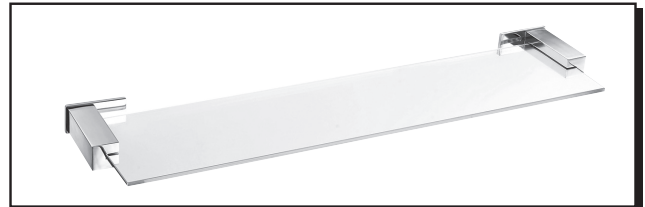

SPECIFICATIONS

SIRIUS™ BATH ACCESSORY COLLECTION

Description

- Matches Sirius™ collection
- Mounting hardware provided
- Sirius™ 18" and 24" Glass Shelves are constructed with tempered glass
- Sirius™ Wall Mount Toilet Brush is constructed with frosted glass cup and metal brush handle with synthetic bristles
- The glass shelves can hold a maximum weight of 22 lbs

Warranty

Danze products are covered by a manufacturer's limited "lifetime" warranty on finish and manufacturing defects.

Available Finishes

- Chrome
- Brushed Nickel (BN)

D446131 - 18" Towel Bar
D446132 - 24" Towel Bar

D446133 - 24" Double Towel Bar

D446134 - 18" Glass Shelf
D446135 - 24" Glass Shelf

18", 24" - Glass Shelf

24" Double Towel Bar

18", 24" - Towel Bar

D446136 - Dual Function - Paper Holder or Towel Bar

D446137 - Robe Hook