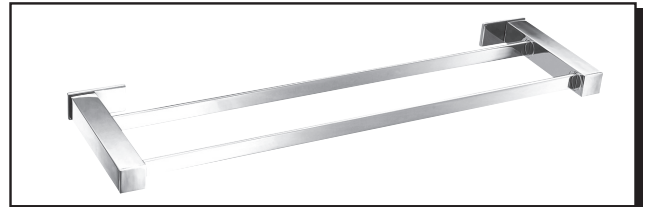

SPECIFICATIONS

SIRIUS™ BATH ACCESSORY COLLECTION

Description

- Matches Sirius™ collection
- Mounting hardware provided
- Sirius™ 18" and 24" Glass Shelves are constructed with tempered glass
- Sirius™ Wall Mount Toilet Brush is constructed with frosted glass cup and metal brush handle with synthetic bristles
- The glass shelves can hold a maximum weight of 22 lbs

Warranty

Danze products are covered by a manufacturer's limited "lifetime" warranty on finish and manufacturing defects.

Available Finishes

- Chrome
- Brushed Nickel (BN)

D446131 - 18" Towel Bar
D446132 - 24" Towel Bar

D446133 - 24" Double Towel Bar

D446134 - 18" Glass Shelf
D446135 - 24" Glass Shelf

18", 24" - Glass Shelf

24" Double Towel Bar

18", 24" - Towel Bar

D446136 - Dual Function - Paper Holder or Towel Bar

D446137 - Robe Hook