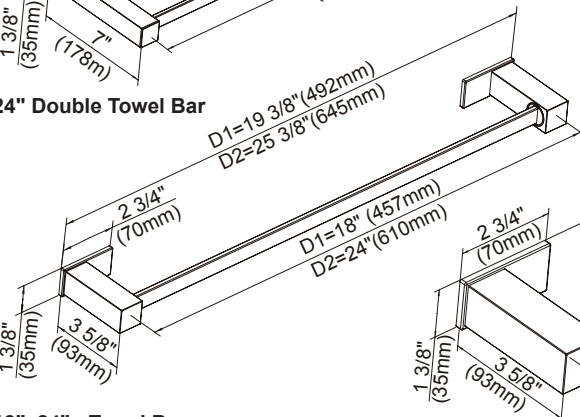

SPECIFICATIONS

SIRIUS™ BATH ACCESSORY COLLECTION

Description

- Matches Sirius™ collection
- Mounting hardware provided
- Sirius™ 18" and 24" Glass Shelves are constructed with tempered glass
- Sirius™ Wall Mount Toilet Brush is constructed with frosted glass cup and metal brush handle with synthetic bristles
- The glass shelves can hold a maximum weight of 22 lbs

D446133 - 24" Double Towel Bar

D446134 - 18" Glass Shelf
D446135 - 24" Glass Shelf

18", 24" - Glass Shelf

24" Double Towel Bar

18", 24" - Towel Bar

D446136 - Dual Function - Paper Holder or Towel Bar

D446137 - Robe Hook