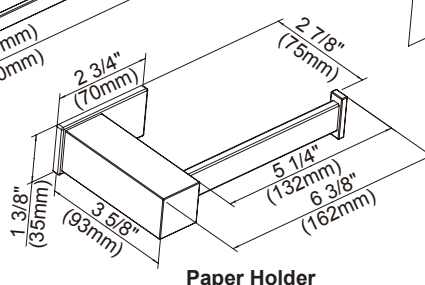

Paper Holder

Submittal Information:

Job Name: _____

Location: _____

Contractor: _____

Contact #: _____