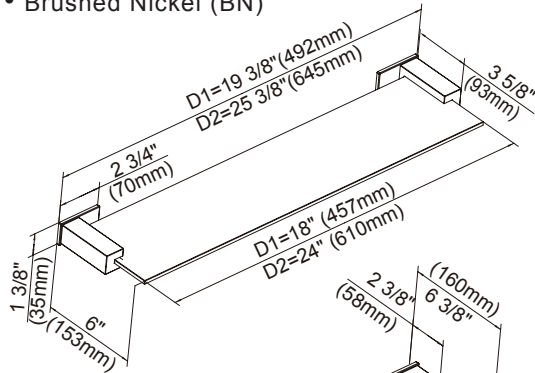

SPECIFICATIONS

SIRIUS™ BATH ACCESSORY COLLECTION

Description

- Matches Sirius™ collection
- Mounting hardware provided
- Sirius™ 18" and 24" Glass Shelves are constructed with tempered glass
- Sirius™ Wall Mount Toilet Brush is constructed with frosted glass cup and metal brush handle with synthetic bristles
- The glass shelves can hold a maximum weight of 22 lbs

D446133 - 24" Double Towel Bar

D446134 - 18" Glass Shelf
D446135 - 24" Glass Shelf

18", 24" - Glass Shelf

24" Double Towel Bar

18", 24" - Towel Bar

D446136 - Dual Function - Paper Holder or Towel Bar

D446137 - Robe Hook