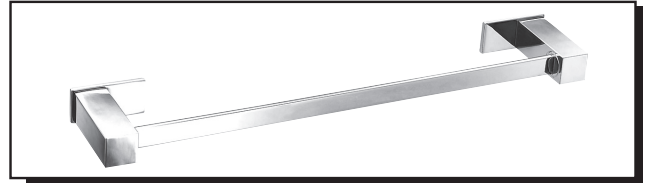

SPECIFICATIONS

SIRIUS™ BATH ACCESSORY COLLECTION

Description

- Matches Sirius™ collection
- Mounting hardware provided
- Sirius™ 18" and 24" Glass Shelves are constructed with tempered glass
- Sirius™ Wall Mount Toilet Brush is constructed with frosted glass cup and metal brush handle with synthetic bristles
- The glass shelves can hold a maximum weight of 22 lbs

Warranty

Danze products are covered by a manufacturer's limited "lifetime" warranty on finish and manufacturing defects.

Available Finishes

- Chrome
- Brushed Nickel (BN)

D446131 - 18" Towel Bar
D446132 - 24" Towel Bar

D446133 - 24" Double Towel Bar

D446134 - 18" Glass Shelf
D446135 - 24" Glass Shelf

18", 24" - Glass Shelf

24" Double Towel Bar

18", 24" - Towel Bar

D446136 - Dual Function - Paper Holder or Towel Bar

D446137 - Robe Hook