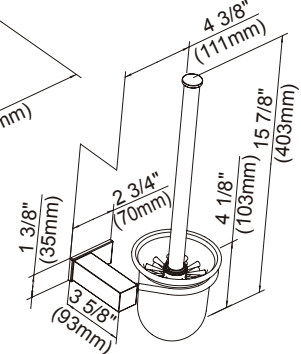

Toilet Brush