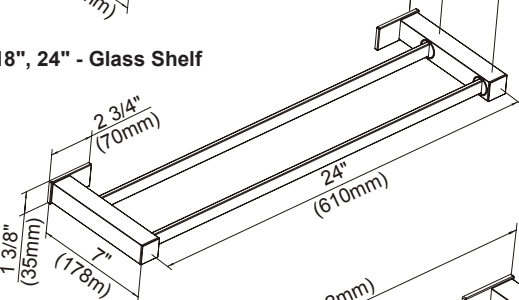

SPECIFICATIONS

SIRIUS™ BATH ACCESSORY COLLECTION

Description

- Matches Sirius™ collection
- Mounting hardware provided
- Sirius™ 18" and 24" Glass Shelves are constructed with tempered glass
- Sirius™ Wall Mount Toilet Brush is constructed with frosted glass cup and metal brush handle with synthetic bristles
- The glass shelves can hold a maximum weight of 22 lbs

D446133 - 24" Double Towel Bar

D446134 - 18" Glass Shelf
D446135 - 24" Glass Shelf

18", 24" - Glass Shelf

24" Double Towel Bar

18", 24" - Towel Bar

D446136 - Dual Function - Paper Holder or Towel Bar

D446137 - Robe Hook