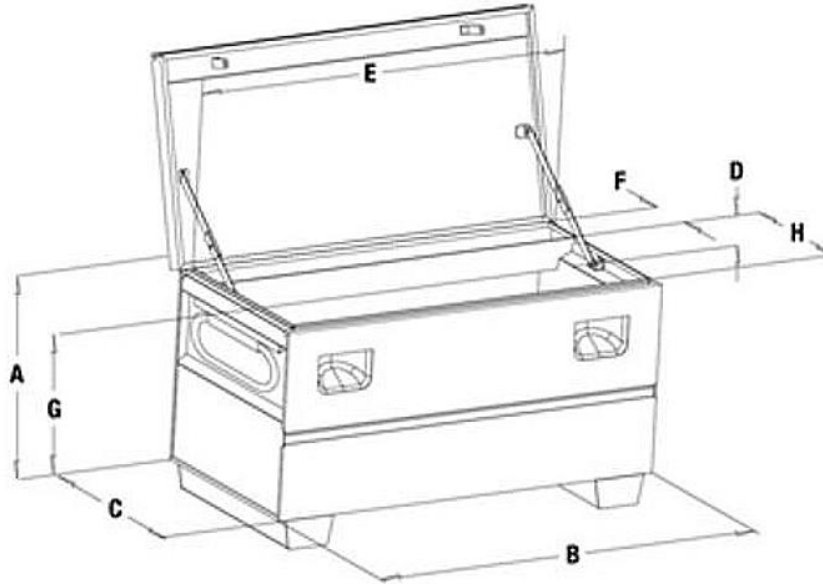

GREENLEE Storage Chest Dimensions

CHESTS

DIMENSIONS

	A	B	C	D	E	F	G	H	I
1332	14"	32"	19"	—	29.5"	—	—	—	16.75"
1636	17"	36"	19"	—	33.5"	—	—	—	16.75"
2142	20"	42"	20"	—	39.5"	—	—	—	17.75"
2448	25"	48"	24"	4"	45.5"	4"	19"	15.5"	21.75"
2448X	25"	48"	24"	—	45.5"	—	—	15.5"	21.75"
2460	25"	60"	24"	4"	57.5"	4"	19"	15.5"	21.75"
2460X	25"	60"	24"	—	57.5"	—	—	15.5"	21.75"
3048	30"	48"	30"	4"	45.5"	4"	24"	21.5"	27.75"
3048X	30"	48"	30"	—	45.5"	—	—	21.5"	27.75"
2472	25"	72"	24"	4"	69.5"	4"	19"	15.5"	21.75"
2472X	25"	72"	24"	—	69.5"	—	—	15.5"	21.75"