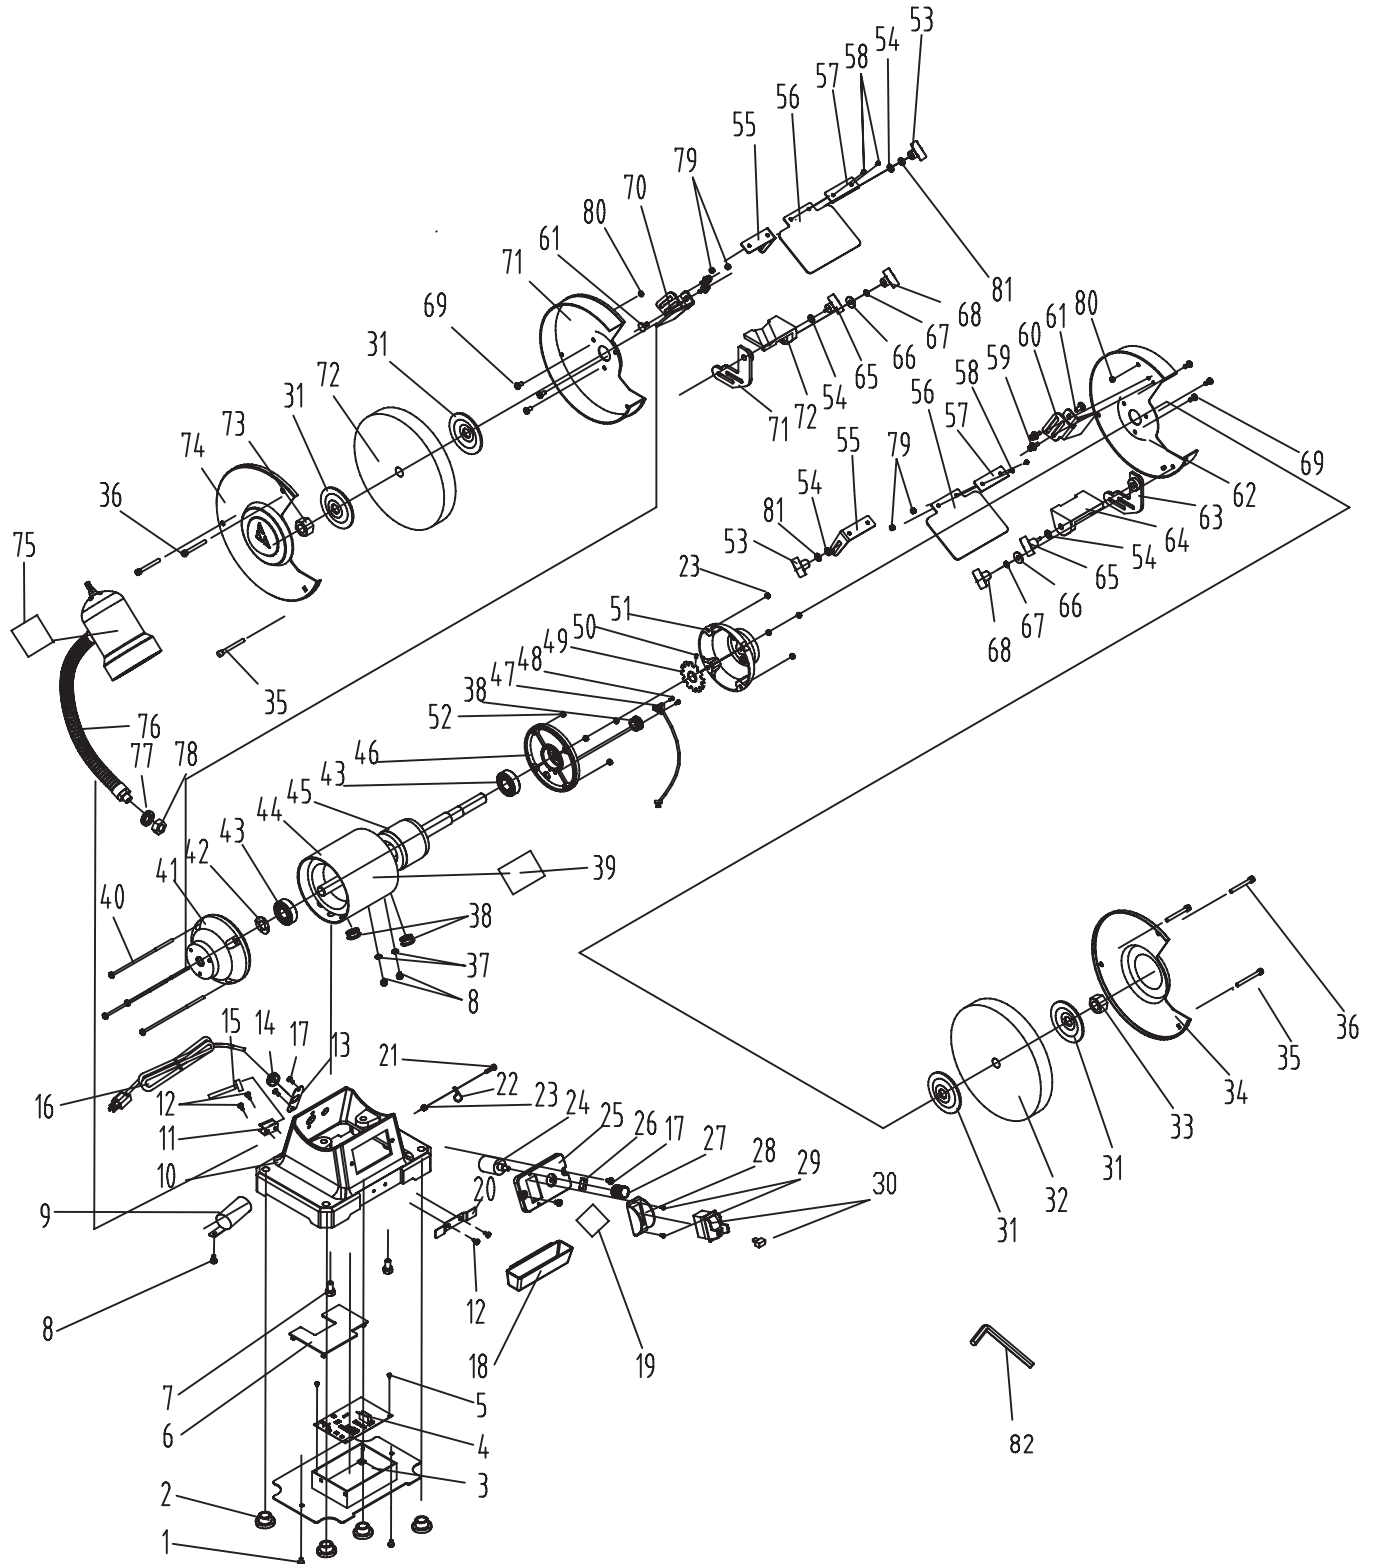

23-196 6 - INCH GRINDER

POWER EQUIPMENT CORPORATION

G - 14

PART # DPEC002770
DATE: 9-9-13

23-196 6 - INCH GRINDER

Table with 7 columns: NO, PART NUMBER, DESCRIPTION, QTY, NO, PART NUMBER, DESCRIPTION, QTY. Lists 82 parts for a 6-inch grinder.