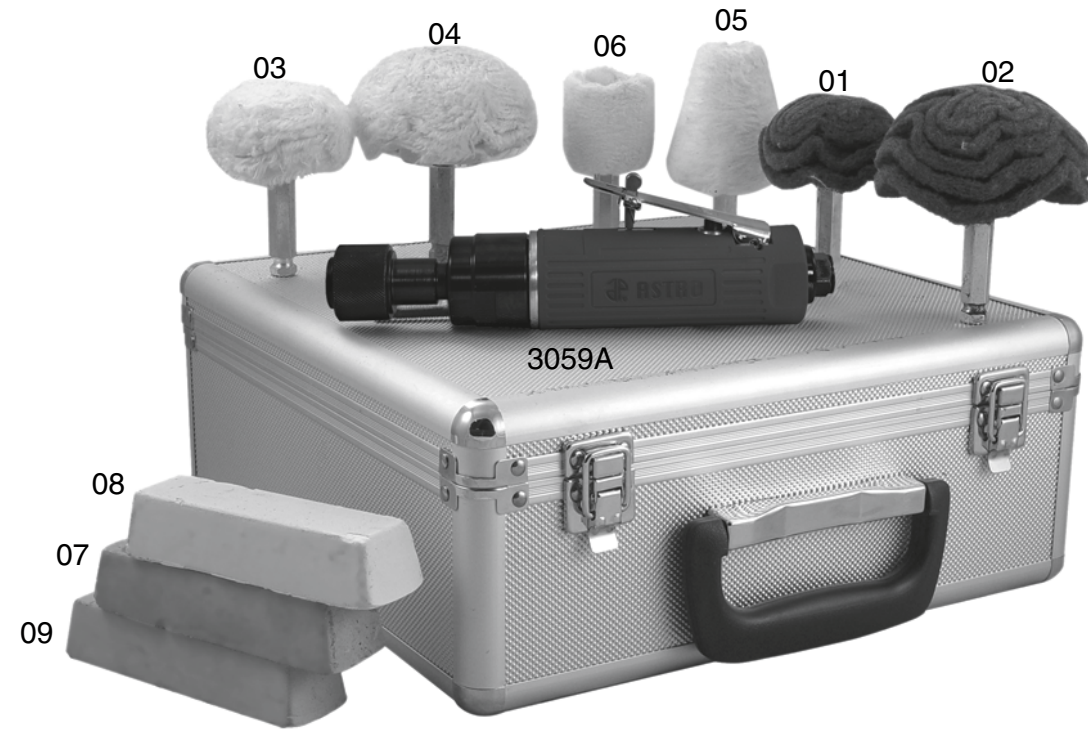

PARTS BREAKDOWN

Parts List

Part No.	Description	Qty
3059A	Air Buffing Tool	1
3059-01	3" Scuff Mushroom Shaped Buffer	1
3059-02	4" Scuff Mushroom Shaped Buffer	1
3059-03	3" 100% Cotton Mushroom Shaped Buff	1
3059-04	4" 100% Cotton Mushroom Shaped Buff	1
3059-05	3" 100% Cotton Tapered Buff	1
3059-06	2" 100% Cotton Drum Buff	1
3059-07	Brown Rouge	1
3059-08	White Rouge	1
3059-09	Blue Rouge	1

PARTS BREAKDOWN

For 3059A-Air Buffing Tool

Parts List

Part No.	Description	Qty	Part No.	Description	Qty
3059A-01	Inlet Bushing	1	3059A-16	Ball Bearing	1
3059A-02	Exhaust Washer	1	3059A-17	Rear End Plate	1
3059A-04	Exhaust Deflector	1	3059A-18	Pin	1
3059A-05	Motor Housing	1	3059A-19	Rotor	1
3059A-05P	Housing Sleeve	1	3059A-20	Rotor Blades	1
3059A-06	Safety Lever	1	3059A-21	Cylinder	1
3059A-07	Lever Pin	1	3059A-22	Front End Plate	1
3059A-08	Valve	1	3059A-22P	Pin	1
3059A-08P	O-Ring	1	3059A-23	Idler Gear	1
3059A-09	Throttle Valve	1	3059A-23P	Bushing	1
3059A-09P	O-Ring	1	3059A-24	Idler Gear Plate	1
3059A-10	O-Ring	1	3059A-25	Ball Bearing	1
3059A-11	Spring	1	3059A-27	Ring Gear	1
3059A-12	Air Regulator	1	3059A-28	Gear Cap	1
3059A-13	O-Ring	1	3059A-29	Quick Chuck	1
3059A-14	O-Ring	1	3059A-30	Adaptor	1
3059A-15	Valve Screw	1			