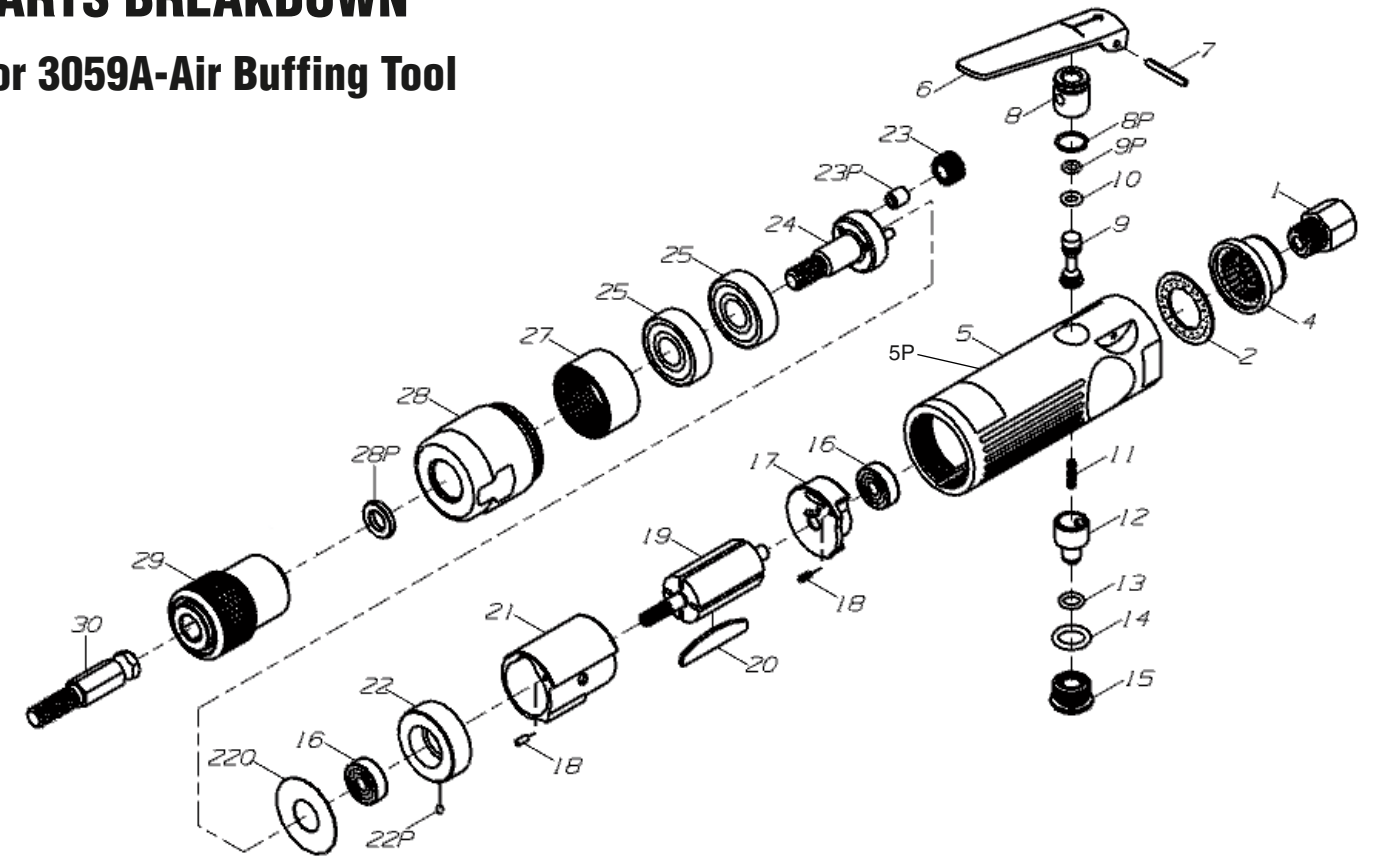

PARTS BREAKDOWN

Parts List

Part No.	Description	Qty
3059A	Air Buffing Tool	1
3059-01	3" Scuff Mushroom Shaped Buffer	1
3059-02	4" Scuff Mushroom Shaped Buffer	1
3059-03	3" 100% Cotton Mushroom Shaped Buff	1
3059-04	4" 100% Cotton Mushroom Shaped Buff	1
3059-05	3" 100% Cotton Tapered Buff	1
3059-06	2" 100% Cotton Drum Buff	1
3059-07	Brown Rouge	1
3059-08	White Rouge	1
3059-09	Blue Rouge	1

PARTS BREAKDOWN

For 3059A-Air Buffing Tool

Parts List

Part No.	Description	Qty	Part No.	Description	Qty
3059A-01	Inlet Bushing	1	3059A-16	Ball Bearing	1
3059A-02	Exhaust Washer	1	3059A-17	Rear End Plate	1
3059A-04	Exhaust Deflector	1	3059A-18	Pin	1
3059A-05	Motor Housing	1	3059A-19	Rotor	1
3059A-05P	Housing Sleeve	1	3059A-20	Rotor Blades	1
3059A-06	Safety Lever	1	3059A-21	Cylinder	1
3059A-07	Lever Pin	1	3059A-22	Front End Plate	1
3059A-08	Valve	1	3059A-22P	Pin	1
3059A-08P	O-Ring	1	3059A-23	Idler Gear	1
3059A-09	Throttle Valve	1	3059A-23P	Bushing	1
3059A-09P	O-Ring	1	3059A-24	Idler Gear Plate	1
3059A-10	O-Ring	1	3059A-25	Ball Bearing	1
3059A-11	Spring	1	3059A-27	Ring Gear	1
3059A-12	Air Regulator	1	3059A-28	Gear Cap	1
3059A-13	O-Ring	1	3059A-29	Quick Chuck	1
3059A-14	O-Ring	1	3059A-30	Adaptor	1
3059A-15	Valve Screw	1			