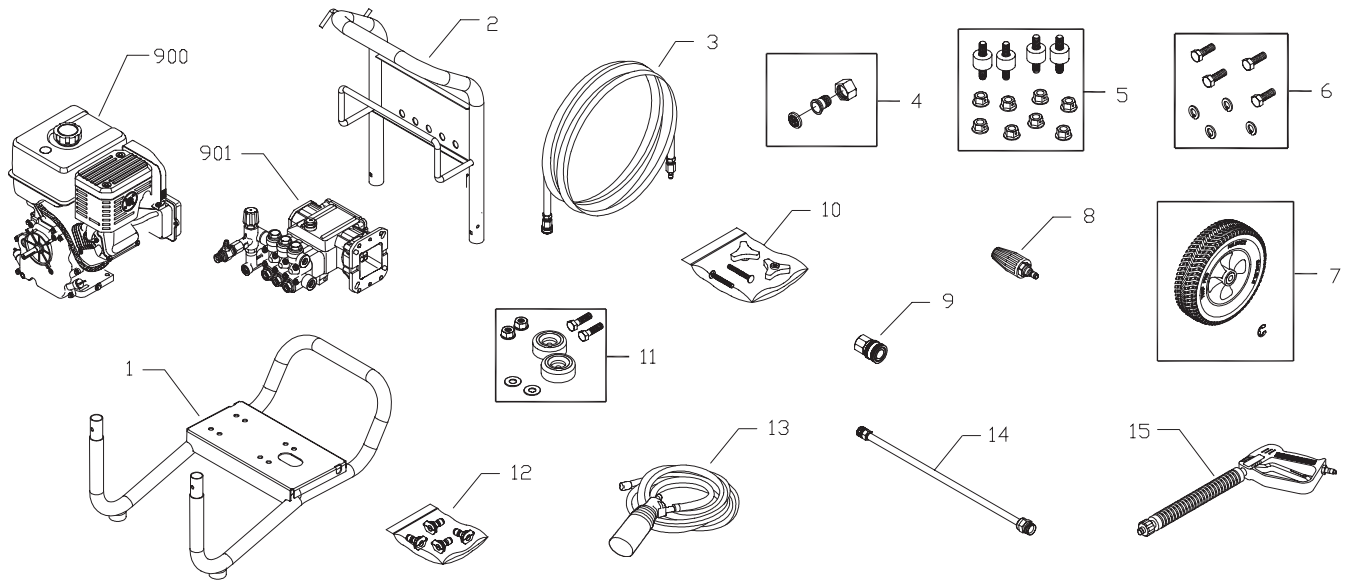

PROSERIES

Illustrated Parts List

**Pressure Washer / Lavadora de Presión
Model / Modelo 020330**

Questions? Help is just a moment away!

Call: **Pressure Washer Helpline**

1-800-743-4115 M-F 8-5 CT

**BRIGGS & STRATTON POWER PRODUCTS GROUP, LLC
JEFFERSON, WISCONSIN, U.S.A.**

Manual No. 203656A Revision - (09/06/2007)

EXPLODED VIEW AND PARTS LIST — MAIN UNIT

Item	Part #	Description	Parts Not Illustrated	
1	204874GS	BASE	203656GS	MANUAL, Operator's, English
2	203620GS	HANDLE	191267GS	AXLE
3	202016GS	HOSE	30809GS	GROMMET
4	204886GS	KIT, Connector, Hose, Garden	BB3061BGS	OIL BOTTLE
	B2384GS	Filter, Garden Hose	87815GS	GOGGLES
5	195294GS	KIT, Engine Hardware	63281GS	KEY, Square
6	192132GS	KIT, Pump Hardware	194513GS	VALVE, Thermal Relief
7	204876GS	KIT, Wheel	204324GS	FITTING, Tee
	204284GS	E-Ring	204326GS	FITTING, Nipple
8	195891EGS	NOZZLE, Turbo	203700GS	VALVE, Easy Start
9	95458GS	FITTING, Quick Connect	204322GS	FITTING, Elbow
10	204288GS	KIT, Handle Fastening	791745	KIT, Fuel Line w/Clamps (cut to fit)
11	192310GS	KIT, Vibration Mount	194256GS	KIT, Hang, Warning
12	204171GS	KIT, Nozzle, QC	203676GS	DECAL, Unit
	195846AGS	Nozzle, QC, Red		
	195846BGS	Nozzle, QC, Yellow		
	195846CGS	Nozzle, QC, Green		
	195846DGS	Nozzle, QC, White		
13	203706GS	DISPENSER, Soap		
14	193814GS	ASSY, Wand, QC		
15	B1436BGS	GUN		
900	§	ENGINE		
901	*	PUMP		
			Optional Accessories	
			6048	KIT, O-Ring
			6039	PUMP SAVER
			§ - Contact Engine Manufacturer	
			* - Contact Pump Manufacturer	