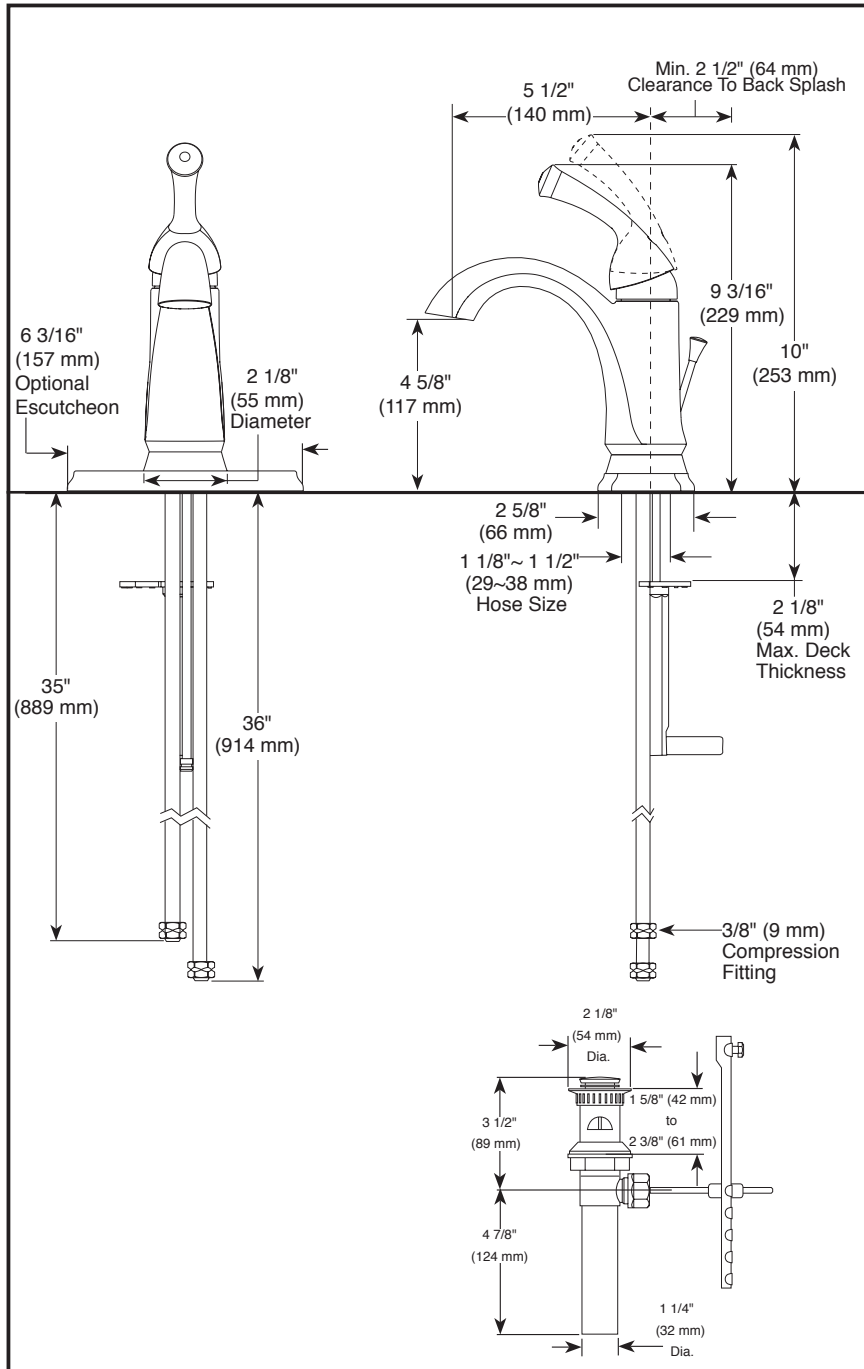

▲ Designate Proper Finish Suffix

Delta reserves the right (1) to make changes in specifications and materials, and (2) to change or discontinue models, both without notice or obligation. Dimensions are for reference only. See current full-line price book or www.deltafaucet.com for finish options and product availability.

DSP-L-15999-DST Rev. C

Delta Faucet Company

55 E. 111th Street, Indianapolis, IN 46280
350 South Edgeware Road, St. Thomas, ON N5P 4L1
© 2020 Delta Faucet Company