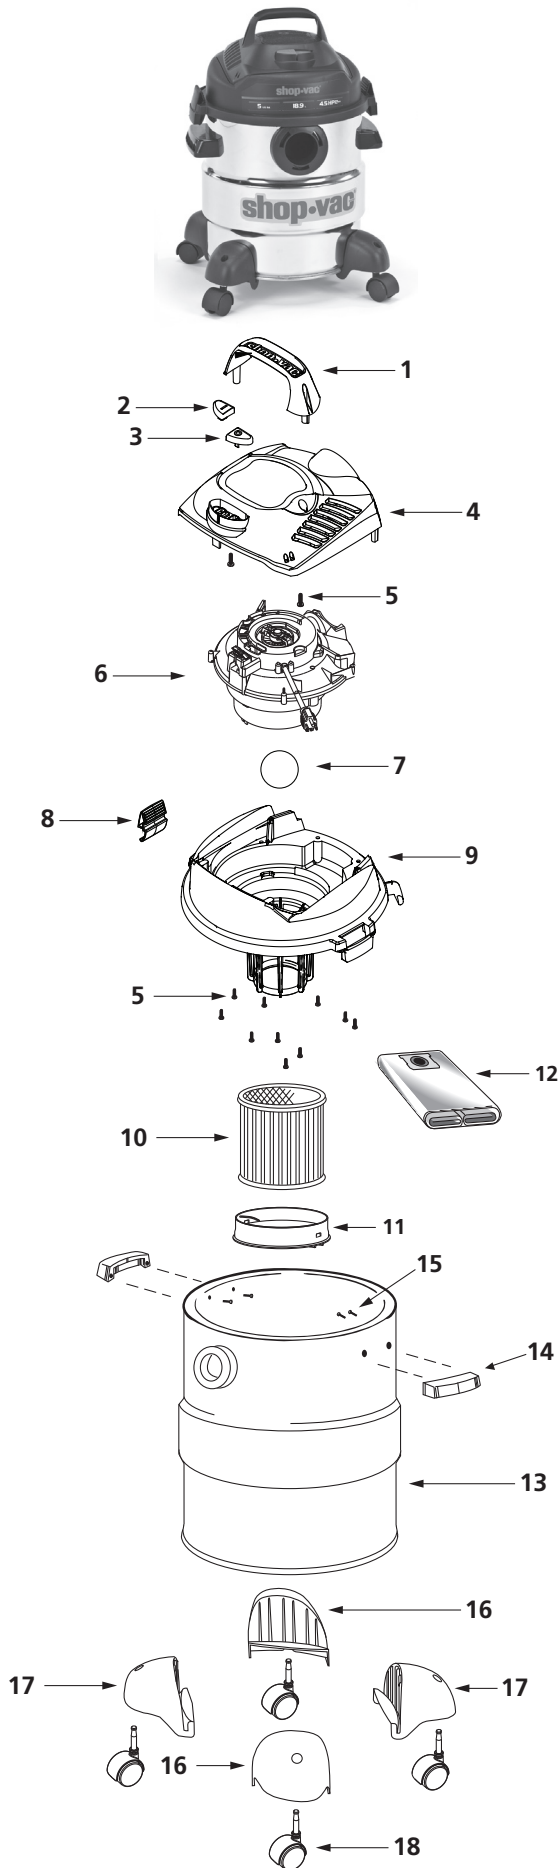

# 86S Series

# Model 86ST450

ITEM	DESCRIPTION	PART NO.
1	Handle	3756000
2	Switch Button - I	7414200
3	Switch Button - O	7414210
4	Motor Cover Assembly	3748824
5	Screw 10 x 3/4" Trilobe Twin Lead	1517699
6	Power Unit Assembly	8120697
7	Ball Float	0081120
8	Lid Latch	7444550
9	Lid Cage and Latch Assembly	1944740
10	Cartridge Filter	90304
11	Filter Retainer	3008000
12	Disposable Filter Bag	90661
13	Tank Assembly	5056097
14	Side Tank Handle	9355100
15	#10 x 3/4" Screw Hex Head	1503999
16	Casterfoot A	8568801
17	Casterfoot B	8568811
18	Caster	6774200