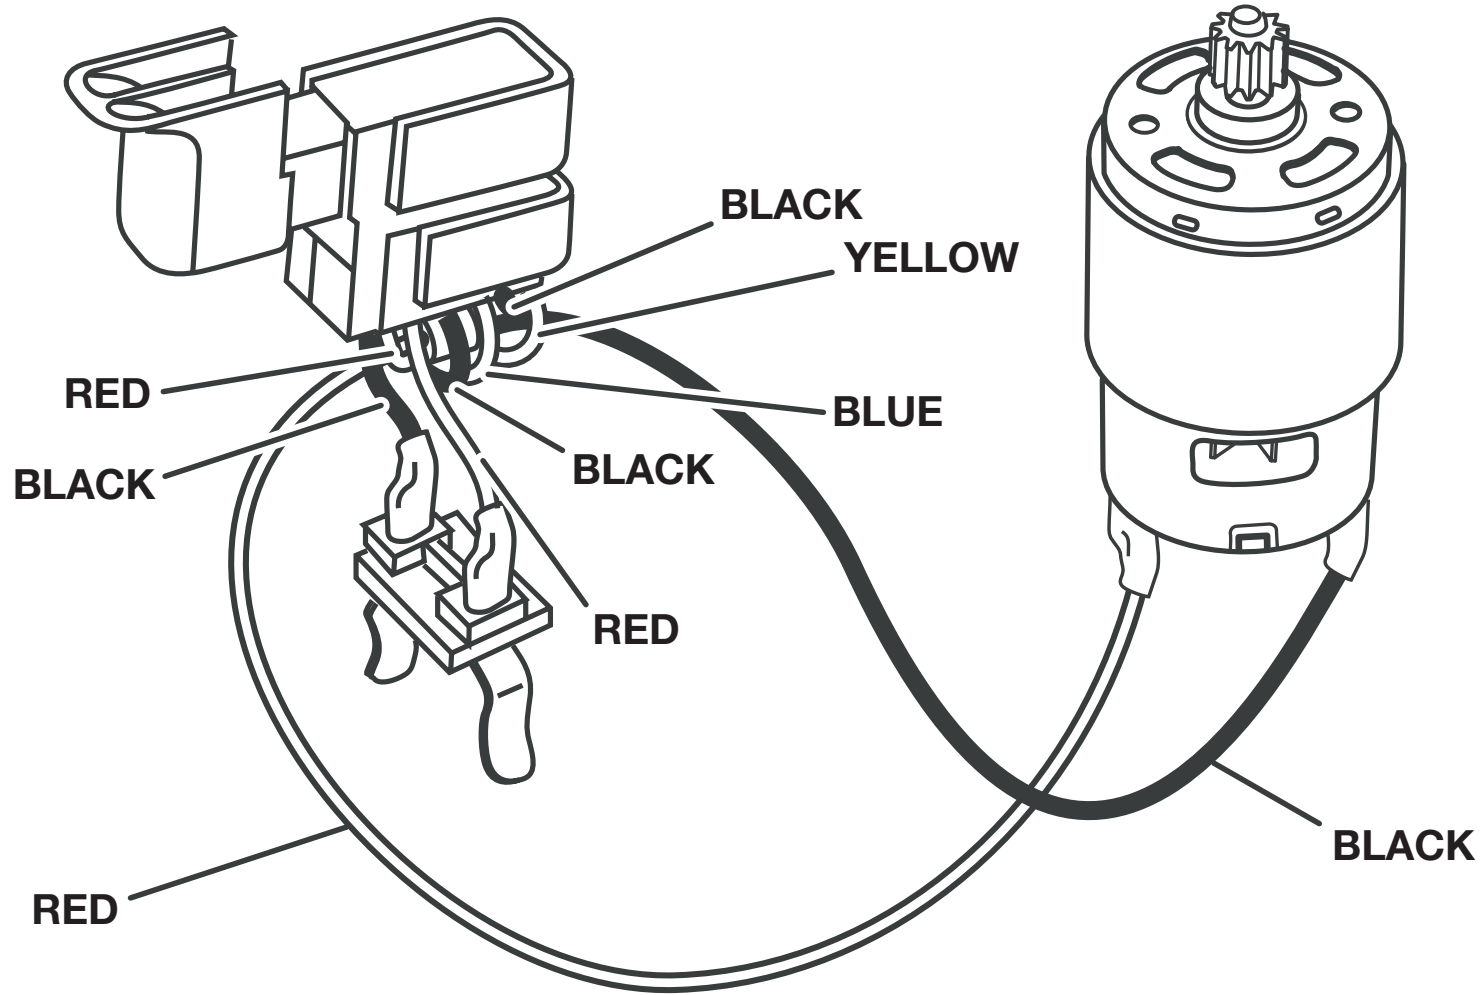

RYOBI 18.0 VOLT CORDLESS RECIPROCATING SAW – MODEL NUMBER P514

The model number will be found on a label attached to the motor housing. Always mention the model number in all correspondence regarding your **RECIPROCATING SAW** or when ordering repair parts.

PARTS LIST

KEY NO.	PART NUMBER	DESCRIPTION	QTY	KEY NO.	PART NUMBER	DESCRIPTION	QTY
1	201959001	Housing Assembly.....	1	25	672355003	Slide Bushing.....	1
2	690476001	Pin.....	1	26	672353003	Front Slide Bushing	1
3	690475001	Torsion Spring.....	1	27	901512001	Fiber Sheet (20.5 x 16.9 x 3 mm)	1
4	304552001	Blade Clamp Lock/Release Lever	1	28	561319001	Foam Rubber.....	1
5	523283001	Connecting Rod (Handle)	1	29	5670401	Rubber Bumper	1
6	562774001	Rubber Sleeve	1	30	633766001	Wire Guard.....	1
7	6799802	Compression Spring.....	1	31	660221008	Screw (M2.6 x 6 mm).....	2
8	523282001	Lock-off Button.....	1	32	300216046	Shoe Assembly.....	1
9	6616501	Screw (M4 x 14 mm, Pan Hd.).....	6	33	690292006	Wood Cutting Blade	1
10	940488273	Data Label	1	34	690291006	Metal Cutting Blade.....	1
11	670030004	Spring Washer	8	35	300309032	Sliding Rod Assembly w/Quick Release	1
12	660212072	Screw (M4 x 26 mm, Pan Hd.).....	2	36	6617001	Screw (M10 x 10 mm, Hex Soc. Hd.).....	1
13	680998002	Gear Case Cover	1	37	5670301	Rubber Wedge.....	2
14	670704001	Retaining Ring	4	38	5672301	Rubber Pad	2
15	690915019	Washer (OD16 x ID6.3 x 1.2t)	3	39	270001505	Switch Assembly	1
16	940304497	Logo Label.....	1	40	641761001	Gear Case Support.....	1
17	641201001	Connecting Rod (Gear and Sliding Rod)	1	41	230074015	Motor Assembly	1
18	300308037	Gear Assembly	1	42	6800201	Hex Key (5 mm)	1
19	6902501	Retaining Ring	1	43	560219003	Rubber Bumper	1
20	681565001	Ball Bearing (607zz).....	1	Not Shown:			
21	681566001	Ball Bearing (696zz).....	1	988000658	Operator's Manual	1	
22	660024015	Screw (M4 x 14 mm, Pan Hd.).....	15	9-6-11			
23	681081002	Pin.....	1	(Rev:03)			
24	633372001	Sliding Rod Cover.....	1				

WIRING DIAGRAM