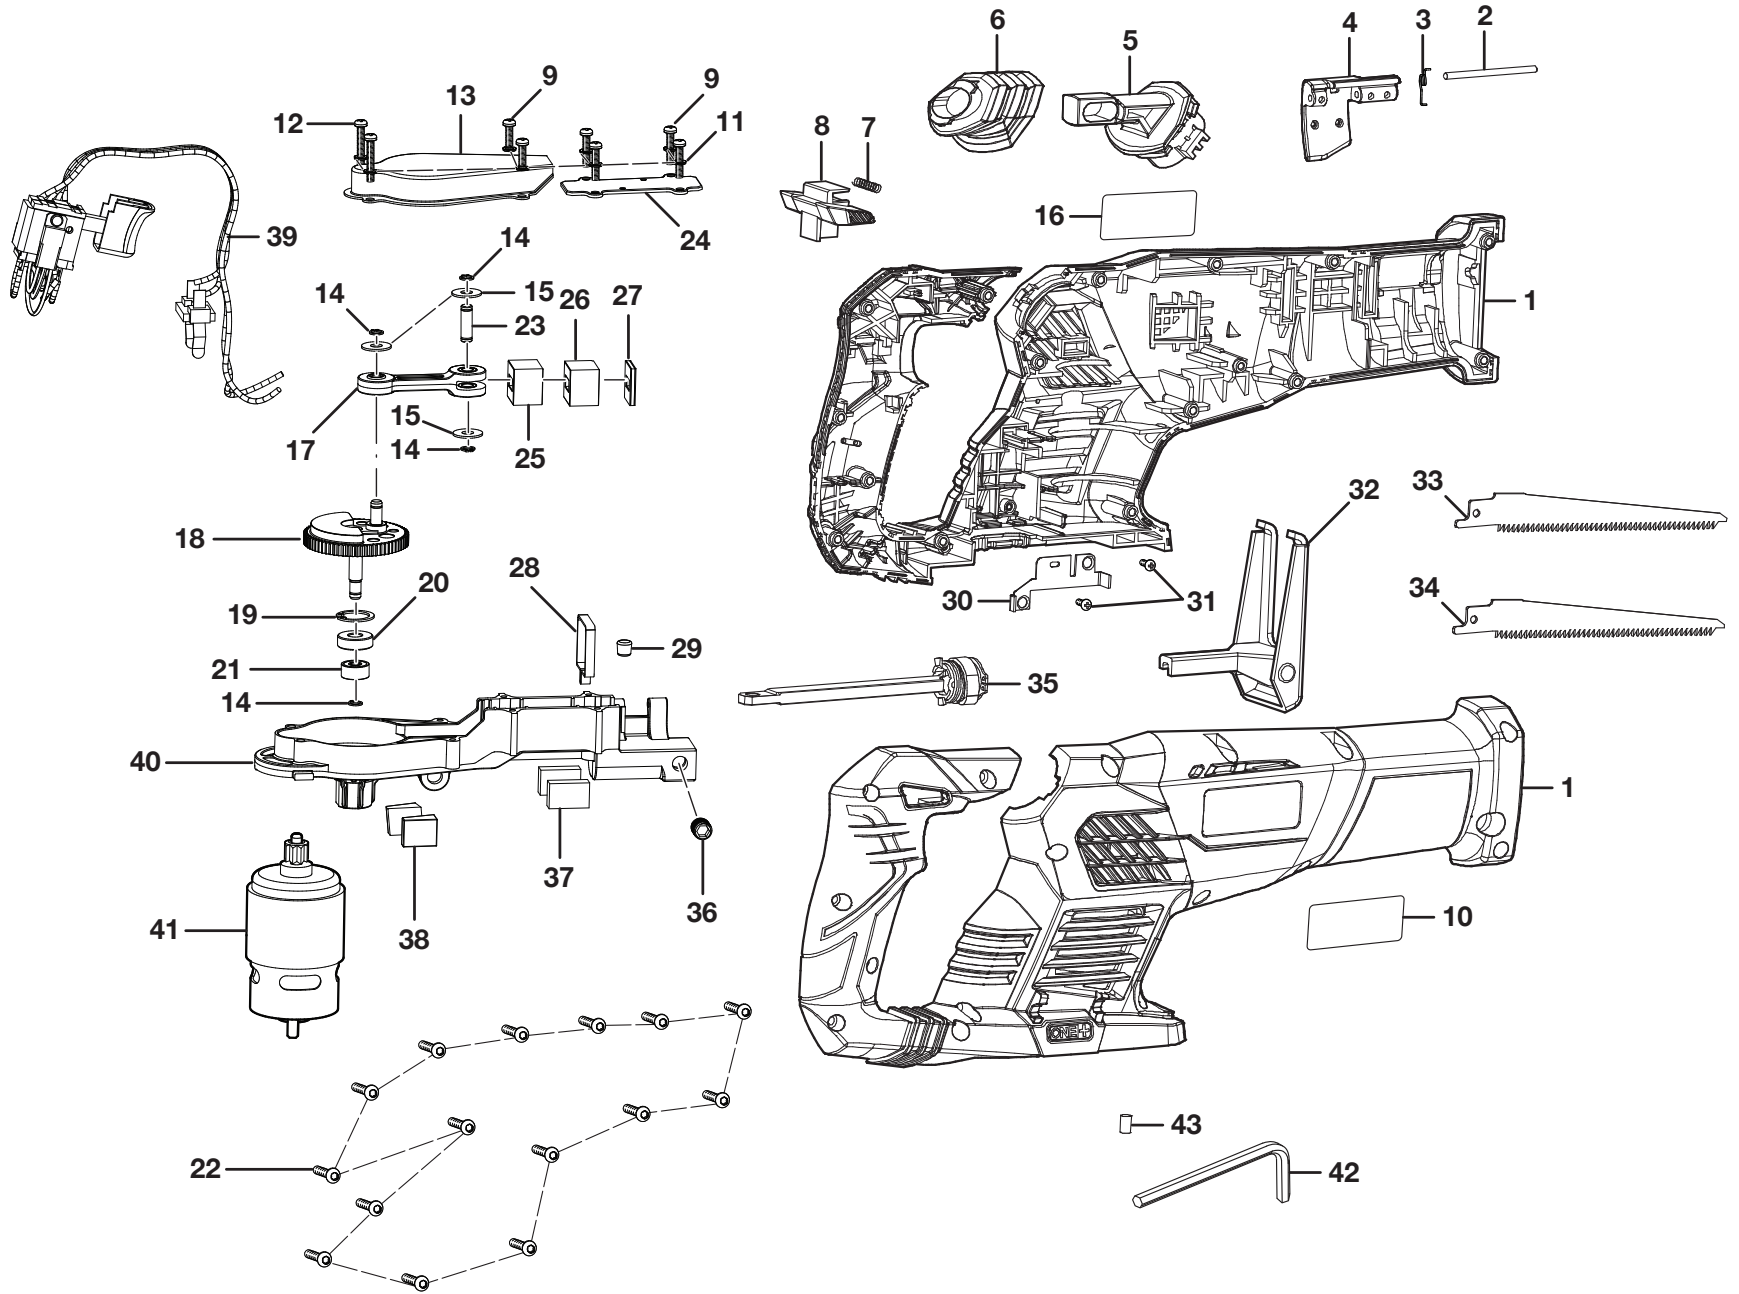

**RYOBI**  
**18 VOLT CORDLESS RECIPROCATING SAW**  
**MODEL NO. P514**  
**REPAIR SHEET**

RYOBI 18.0 VOLT CORDLESS RECIPROCATING SAW - MODEL NUMBER P514

## RYOBI 18.0 VOLT CORDLESS RECIPROCATING SAW – MODEL NUMBER P514

The model number will be found on a label attached to the motor housing. Always mention the model number in all correspondence regarding your **RECIPROCATING SAW** or when ordering repair parts.