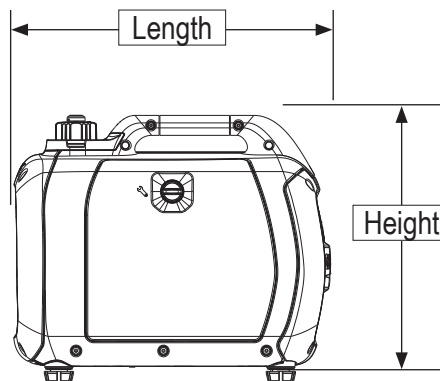

iQ2000

Specifications

Product Series	iQ2000
Model (Configuration)	6866-0 (EPA/50-State)
AC Rated Output Running Watts	1600
AC Maximum Output Starting Watts	2000
Rated AC Voltage	120 VAC
Rated AC Frequency	60 Hz
Rated 120 VAC Amperage	13.3
Engine Displacement	80cc
Engine Type	OHV
Engine RPM	Variable
Recommended Oil	10W-30 / SAE 30
Lubrication Method	Splash
Choke Location	PowerDial/On Side of Unit
Fuel Shut Off	PowerDial/On Side of Unit
Starting Method	Recoil Pull Start
Low Oil Shutdown	Low Level
Neutral Bonded to Ground	Yes
Start Switch Type	PowerDial/On Side of Unit
Switch Location	On Side of Unit

Fuel Tank Capacity Gal (Ltrs)	1.06 (4.01)
Run Time at 25% of Rated Load (Hours)	7.7
Maintenance Kit	Oil and Funnel
Warranty- Residential	3 Year Limited
Warranty- Commercial	3 Year Limited

Dimensions and Weights

iQ2000	
Length in (mm)	20 (507)
Width in (mm)	12.6 (321)
Height in (mm)	16.9 (428)
Carton Length in (mm)	22.6 (574.7)
Carton Width in (mm)	15 (381)
Carton Height in (mm)	19.7 (498)
Unit Weight lbs (kg)	46.2 (21)
Shipping Weight lbs (kg)	51 (21.1)

Paralell Kit	
Length in (mm)	8.25 (210)
Width in (mm)	4.63 (118)
Height in (mm)	3.75 (95)
Carton Length in (mm)	8.5 (217)
Carton Width in (mm)	6.2 (157)
Carton Height in (mm)	6.4 (163)
Unit Weight lbs (kg)	2 (.91)
Shipping Weight lbs (kg)	2.5 (1.15)

GENERAC®

Generac Power Systems, Inc. • P.O. Box 8, Waukesha, WI 53187 • generac.com

©2015 Generac Power Systems, Inc. All rights reserved. All specifications are subject to change without notice. Part No. 0L6430-A / Printed in U.S.A. 12/08/15