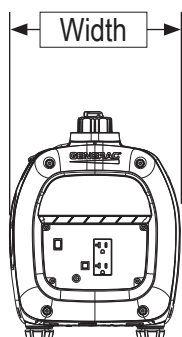

iQ2000

Specifications

Product Series	iQ2000
Model (Configuration)	6866-0 (EPA/50-State)
AC Rated Output Running Watts	1600
AC Maximum Output Starting Watts	2000
Rated AC Voltage	120 VAC
Rated AC Frequency	60 Hz
Rated 120 VAC Amperage	13.3
Engine Displacement	80cc
Engine Type	OHV
Engine RPM	Variable
Recommended Oil	10W-30 / SAE 30
Lubrication Method	Splash
Choke Location	PowerDial/On Side of Unit
Fuel Shut Off	PowerDial/On Side of Unit
Starting Method	Recoil Pull Start
Low Oil Shutdown	Low Level
Neutral Bonded to Ground	Yes
Start Switch Type	PowerDial/On Side of Unit
Switch Location	On Side of Unit

Fuel Tank Capacity Gal (Ltrs)	1.06 (4.01)
Run Time at 25% of Rated Load (Hours)	7.7
Maintenance Kit	Oil and Funnel
Warranty- Residential	3 Year Limited
Warranty- Commercial	3 Year Limited

Dimensions and Weights

iQ2000	
Length in (mm)	20 (507)
Width in (mm)	12.6 (321)
Height in (mm)	16.9 (428)
Carton Length in (mm)	22.6 (574.7)
Carton Width in (mm)	15 (381)
Carton Height in (mm)	19.7 (498)
Unit Weight lbs (kg)	46.2 (21)
Shipping Weight lbs (kg)	51 (21.1)

Paralell Kit	
Length in (mm)	8.25 (210)
Width in (mm)	4.63 (118)
Height in (mm)	3.75 (95)
Carton Length in (mm)	8.5 (217)
Carton Width in (mm)	6.2 (157)
Carton Height in (mm)	6.4 (163)
Unit Weight lbs (kg)	2 (.91)
Shipping Weight lbs (kg)	2.5 (1.15)

GENERAC®

Generac Power Systems, Inc. • P.O. Box 8, Waukesha, WI 53187 • generac.com

©2015 Generac Power Systems, Inc. All rights reserved. All specifications are subject to change without notice. Part No. 0L6430-A / Printed in U.S.A. 12/08/15