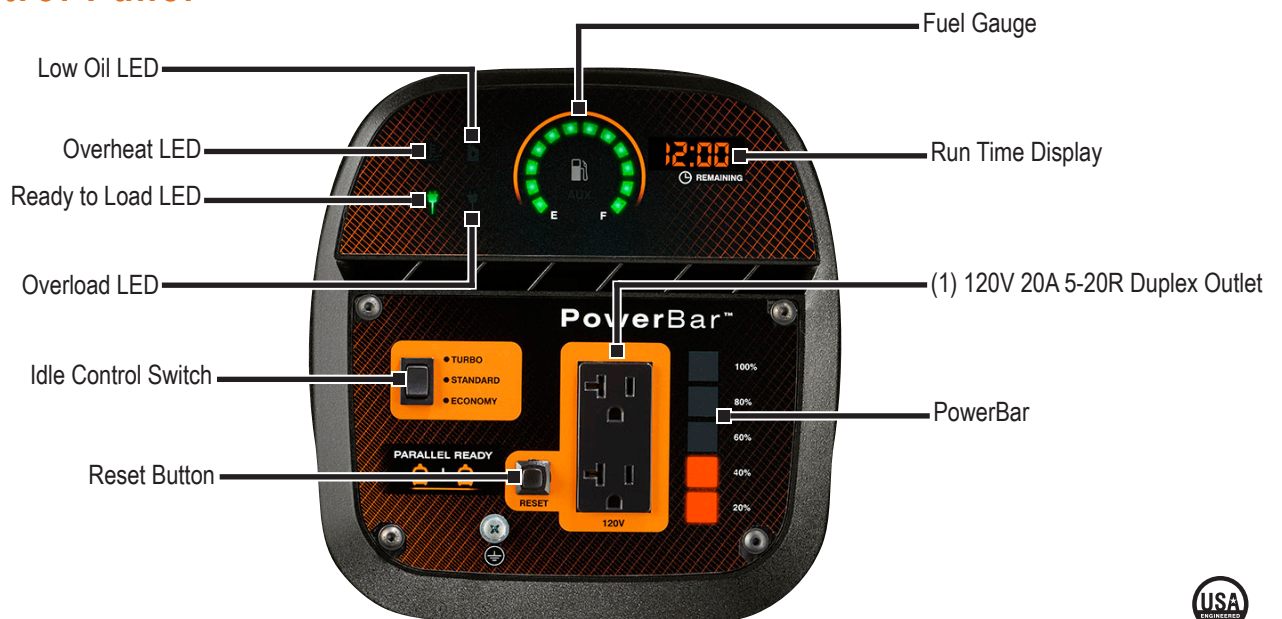

Control Panel