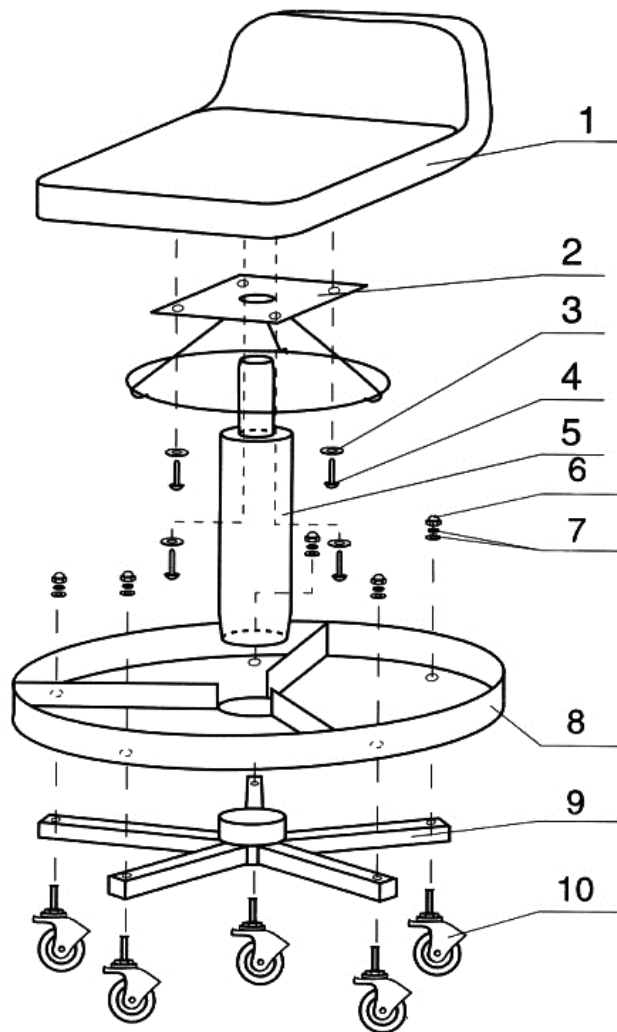

ATD-81012

ITEM#	ORDERING PART#	PART DESCRIPTION
1	PRT81012-01	SEAT
2	PRT81012-02	UP&DOWN CONTROL BOARD
3	PRT81012-H	WASHER 6MM
4	PRT81012-H	SCREW 6 x 16MM
5	PRT81012-05	PNEUMATIC SHAFT
6	PRT81012-H	NUT 8MM
7	PRT81012-H	WASHER 8MM
8	PRT81012-08	TOOL TRAY
9	PRT81012-09	STEEL BASE
10	ATD-81001	2.5" REPLACEMENT CASTER (LONG STEM)