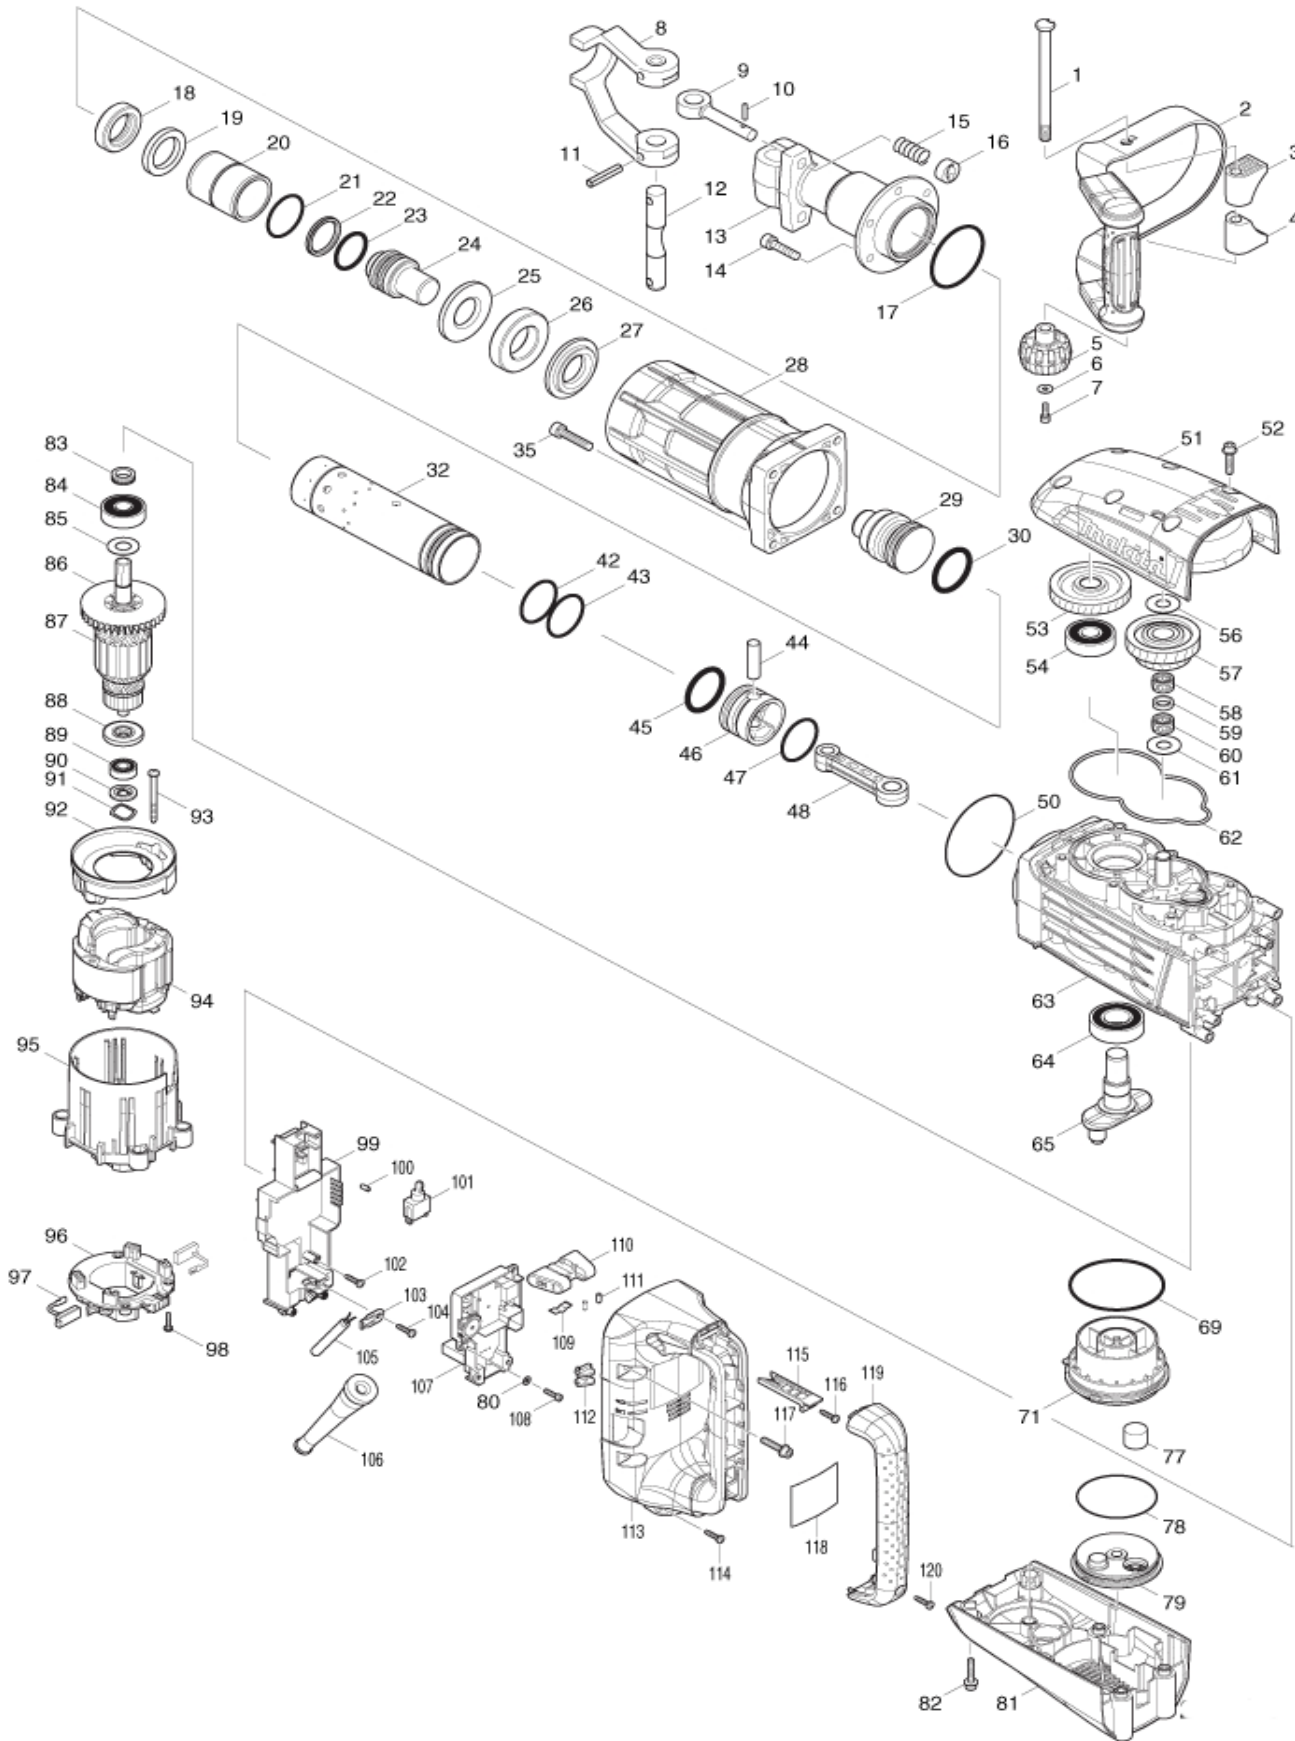

Parts Breakdown

HM1307CB

Parts Breakdown

HM1307CB

Products with multiple versions are listed in subsiding order with the newest version on top not indented

<u>Fig. #</u>	<u>Part ID</u>	<u>Part Name</u>	<u>Quantity</u>
1	266512-5	SET BOLT M10X142	1
2	163506-0	SIDE HANDLE	1
3	451331-4	HANDLE BASE	1
4	451331-4	HANDLE BASE	1
5	252654-1	THUMB NUT M10	1
6	253194-2	FLAT WASHER 5	1
7	922221-3	HEX. SOCKET HEAD BOLT M5X16	1
8	325895-3	TOOL RETAINER	1
9	322477-2	TOOL RETAINER POLE	2
10	256219-1	PIN 4	2
11	951272-9	SPRING PIN 8-40	2
12	324238-6	TOOL RETAINER SHAFT	1
13	331872-5	TOOL HOLDER	1
14	266011-7	HEX. SOCKET HEAD BOLT M8X35	6
15	233083-7	COMPRESSION SPRING 12	2
16	322560-5	RETAINER RING	2
17	213720-9	O RING 67	1
18	262151-9	URETHAN RING 32	1
19	257301-9	RING 35	1
20	257788-5	SLEEVE 43	1
21	213569-7	O RING 45	1
22	213192-8	X-RING 36	1
23	213150-4	O-RING 36	1
24	325687-0	IMPACT BOLT	1
25	325683-8	WASHER 30	1
26	424206-0	RUBBER RING 36	1
27	325684-6	SHOULDER RING 32	1
28	318458-2	BARREL	1
29	325685-4	STRIKER	1
029-1	325685-4	STRIKER	1
30	213193-6	O-RING 42	1
32	331870-9	CYLINDER 52	1
35	265367-5	HEX. SOCKET HEAD BOLT M8X40	4
42	213569-7	O RING 45	1
43	213569-7	O RING 45	1
44	256238-7	PIN 12	1
45	213193-6	O-RING 42	1
46	318459-0	PISTON	1
47	213569-7	O RING 45	1
48	451164-7	CONNECTING ROD	1
50	213806-9	O RING 90	1
51	318462-1	GEAR COVER	1
52	266499-1	H.S HEAD BOLT M6X30 WITH GM	6
53	227709-1	HELICAL GEAR 47	1
54	211306-3	BALL BEARING 6204LLB	1

Parts Breakdown

HM1307CB

111	263027-3	RUBBER PIN 4	2
112	451105-3	LENS	1
113	451118-4	HANDLE	1
114	265995-6	TAPPING SCREW 4X18	1
115	451106-1	SWITCH LEVER	1
116	265995-6	TAPPING SCREW 4X18	1
117	266499-1	H.S HEAD BOLT M6X30 WITH GM	4
118	867316-4	HM1307CB NAME PLATE	1
119	451119-2	HANDLE COVER	1
120	265995-6	TAPPING SCREW 4X18	2
A01	D-31930	BULL POINT 520 BULK	1
A01-1	D-21353	BULL POINT 520	1
A02	824898-9	PLASTIC CARRYING CASE	1
A02	162271-8	LATCH	2
A03	809559-2	HM1307CB PLASTIC CASE LABEL	2