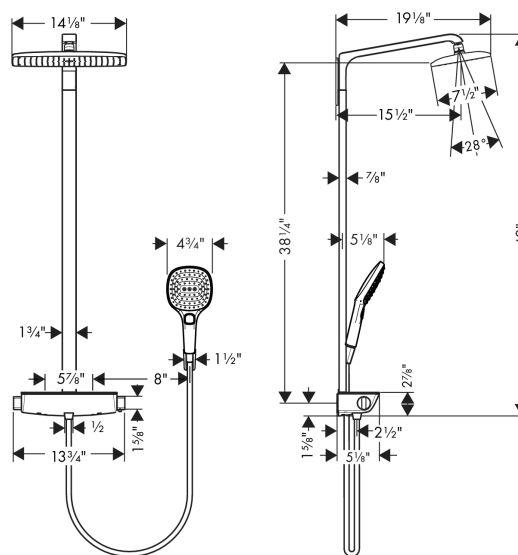

Raindance Select
Raindance Select E 360 Showerpipe
 Finishes : **Chrome** Part no. : **27112001**

Description

Features

- Shower outlet flow: 2.5 GPM
- Anti-scald 100° safety stop
- Integrated volume control/diverter for 2 functions
- Exposed installation

Comprised of

- Raindance E 360 AIR 1-Jet Showerhead (#27381USA)
- Raindance Select E 120 AIR 3-Jet Handshower (#26521USA)
- Techniflex Hose, 63" (#28276USA)
- S Handshower Porter (#28331XXX)

Required accessories

- Showerpipe Basic Set (#16181USA)

Item details

List Price \$ 1,720.00

Technology

Compliance

Product image

Scale drawing

Raindance Select
Raindance Select E 360 Showerpipe
Finishes : **Chrome** Part no. : **27112001**

Exploded drawing

Year of production: >04/14

Raindance Select
Raindance Select E 360 Showerpipe
 Finishes : **Chrome** Part no. : **27112001**

Spare parts list

Year of production: >04/14

| Pos. | Description | Part no. | Price | PU |
|------|------------------------------|----------|-------|----|
| 1 | shower arm | 92267000 | - | 1 |
| 2 | filter | 97735000 | - | 1 |
| 3 | filter packing | 94246000 | - | 1 |
| 4 | shower hose Isiflex'B 1,60 m | 28276000 | - | 1 |
| 5 | seal | 98058000 | - | 1 |
| 6 | pipe with cover (850 mm) | 92265000 | - | 1 |
| 7 | escutcheon | 98478001 | - | 1 |
| 8 | O-ring 14x2 | 98129000 | - | 1 |
| 9 | shower holder | 28331000 | - | 1 |
| 10 | guide | 98918000 | - | 1 |
| 11 | tile-matching-disk | 95960000 | - | 1 |
| 12 | handle for thermostat | 95770000 | - | 1 |
| 13 | safety set | 95771000 | - | 1 |
| 14 | nut | 98913000 | - | 1 |
| 15 | handle | 95957000 | - | 1 |
| 16 | shut off unit with selector | 98283000 | - | 1 |
| 17 | O-ring 17x2 | 98199000 | - | 1 |
| 18 | non return valve with filter | 95773000 | - | 1 |
| 19 | set of S-unions | 95772001 | - | 1 |
| 20 | - | 26521001 | - | 1 |
| 21 | thermostat cartridge | 98282001 | - | 1 |
| 22 | handle fixing set | 92130000 | - | 1 |