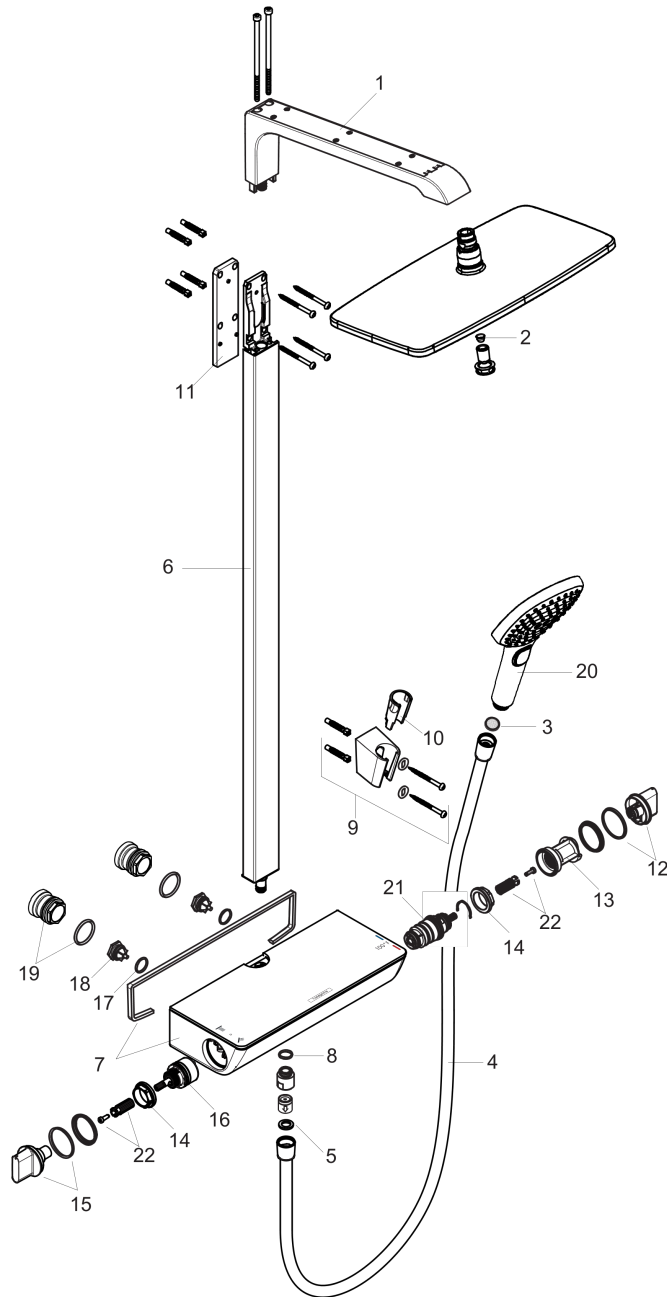

Raindance Select
Raindance Select E 360 Showerpipe
 Finishes : **Chrome** Part no. : **27112001**

Description

Features

- Shower outlet flow: 2.5 GPM
- Anti-scald 100° safety stop
- Integrated volume control/diverter for 2 functions
- Exposed installation

Comprised of

- Raindance E 360 AIR 1-Jet Showerhead (#27381USA)
- Raindance Select E 120 AIR 3-Jet Handshower (#26521USA)
- Techniflex Hose, 63" (#28276USA)
- S Handshower Porter (#28331XXX)

Required accessories

- Showerpipe Basic Set (#16181USA)

Item details

List Price \$ 1,720.00

Technology

Compliance

Product image

Scale drawing

Raindance Select
Raindance Select E 360 Showerpipe
Finishes : **Chrome** Part no. : **27112001**

Exploded drawing

Year of production: >04/14

Raindance Select
Raindance Select E 360 Showerpipe
 Finishes : **Chrome** Part no. : **27112001**

Spare parts list

Year of production: >04/14

| Pos. | Description | Part no. | Price | PU |
|------|------------------------------|----------|-------|----|
| 1 | shower arm | 92267000 | - | 1 |
| 2 | filter | 97735000 | - | 1 |
| 3 | filter packing | 94246000 | - | 1 |
| 4 | shower hose Isiflex'B 1,60 m | 28276000 | - | 1 |
| 5 | seal | 98058000 | - | 1 |
| 6 | pipe with cover (850 mm) | 92265000 | - | 1 |
| 7 | escutcheon | 98478001 | - | 1 |
| 8 | O-ring 14x2 | 98129000 | - | 1 |
| 9 | shower holder | 28331000 | - | 1 |
| 10 | guide | 98918000 | - | 1 |
| 11 | tile-matching-disk | 95960000 | - | 1 |
| 12 | handle for thermostat | 95770000 | - | 1 |
| 13 | safety set | 95771000 | - | 1 |
| 14 | nut | 98913000 | - | 1 |
| 15 | handle | 95957000 | - | 1 |
| 16 | shut off unit with selector | 98283000 | - | 1 |
| 17 | O-ring 17x2 | 98199000 | - | 1 |
| 18 | non return valve with filter | 95773000 | - | 1 |
| 19 | set of S-unions | 95772001 | - | 1 |
| 20 | - | 26521001 | - | 1 |
| 21 | thermostat cartridge | 98282001 | - | 1 |
| 22 | handle fixing set | 92130000 | - | 1 |