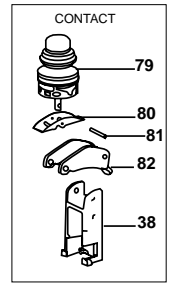

650S4

PNEUMATIC STAPLER ENGRAPADORA NEUMÁTICA AGRAFEUSE PNEUMATIQUE

SEE REVERSE SIDE FOR OPTIONAL KITS

* NOT USED FOR TRIGGER OPERATED TOOLS

IP1109-1 REVE 2/99
USE WITH PARTS LIST IP1109-2

TO SAVE FOR FUTURE REFERENCE: To file this illustration in a ring binder, cut on the above line and punch holes where indicated on the other end of this sheet.