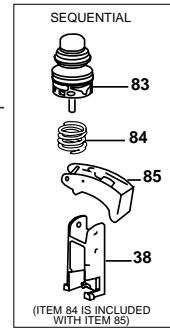

650S4

PNEUMATIC STAPLER ENGRAPADORA NEUMÁTICA AGRAFEUSE PNEUMATIQUE

SEE REVERSE SIDE FOR OPTIONAL KITS

* NOT USED FOR TRIGGER OPERATED TOOLS

IP1109-1 REVE 2/99
USE WITH PARTS LIST IP1109-2

TO SAVE FOR FUTURE REFERENCE: To file this illustration in a ring binder, cut on the above line and punch holes where indicated on the other end of this sheet.