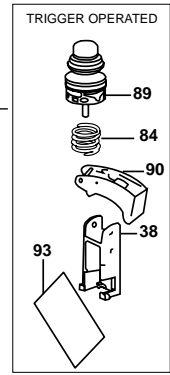

650S4

PNEUMATIC STAPLER ENGRAPADORA NEUMÁTICA AGRAFEUSE PNEUMATIQUE

SEE REVERSE SIDE FOR OPTIONAL KITS

* NOT USED FOR TRIGGER OPERATED TOOLS

IP1109-1 REVE 2/99
USE WITH PARTS LIST IP1109-2

TO SAVE FOR FUTURE REFERENCE: To file this illustration in a ring binder, cut on the above line and punch holes where indicated on the other end of this sheet.