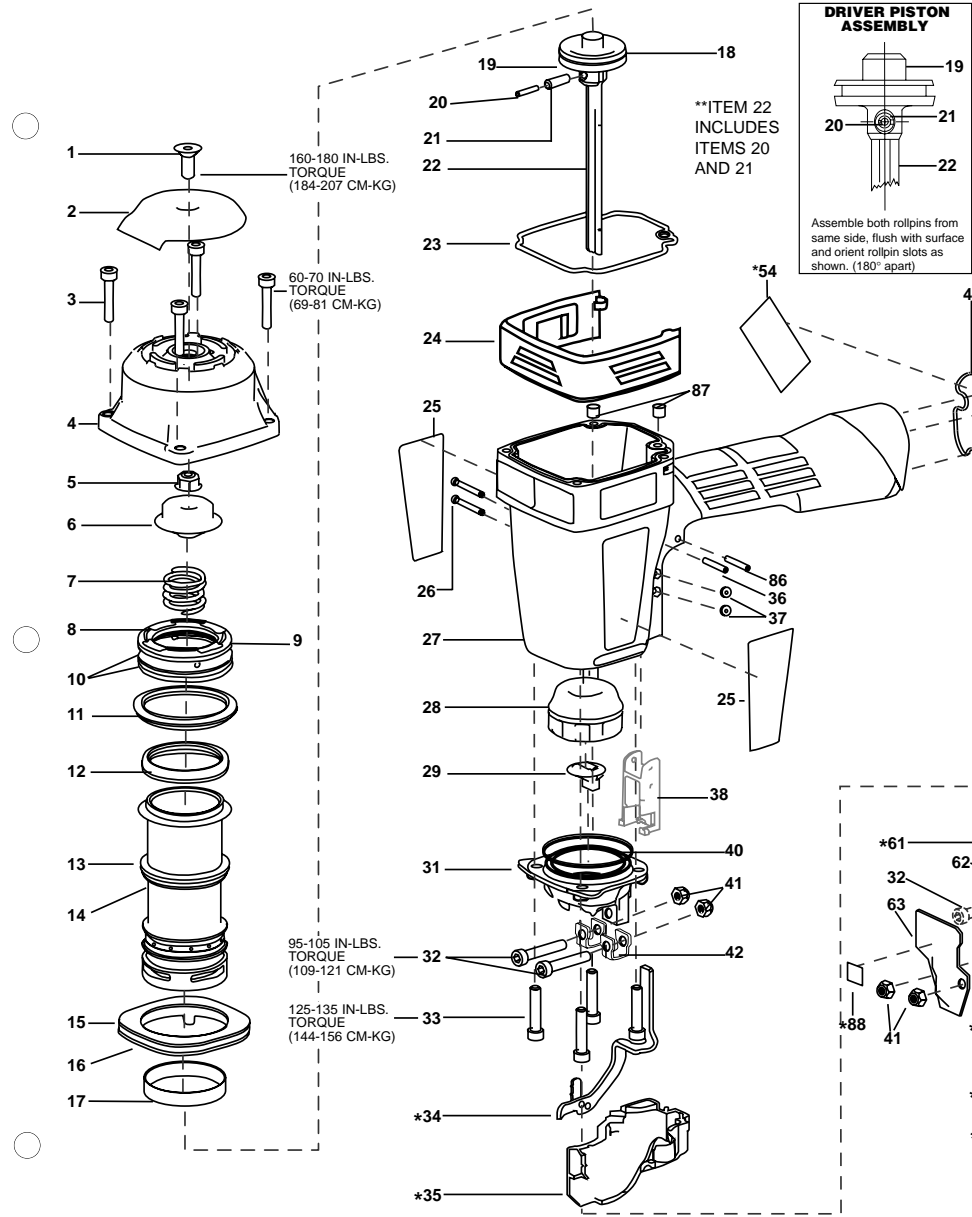

650S4

PNEUMATIC STAPLER ENGRAPADORA NEUMÁTICA AGRAFEUSE PNEUMATIQUE

SEE REVERSE SIDE FOR OPTIONAL KITS

* NOT USED FOR TRIGGER OPERATED TOOLS

IP1109-1 REVE 2/99
USE WITH PARTS LIST IP1109-2

TO SAVE FOR FUTURE REFERENCE: To file this illustration in a ring binder, cut on the above line and punch holes where indicated on the other end of this sheet.