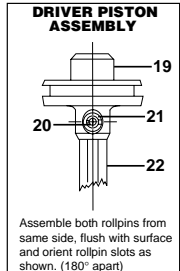

650S4

PNEUMATIC STAPLER ENGRAPADORA NEUMÁTICA AGRAFEUSE PNEUMATIQUE

SEE REVERSE SIDE FOR OPTIONAL KITS

* NOT USED FOR TRIGGER OPERATED TOOLS

IP1109-1 REVE 2/99
USE WITH PARTS LIST IP1109-2

TO SAVE FOR FUTURE REFERENCE: To file this illustration in a ring binder, cut on the above line and punch holes where indicated on the other end of this sheet.