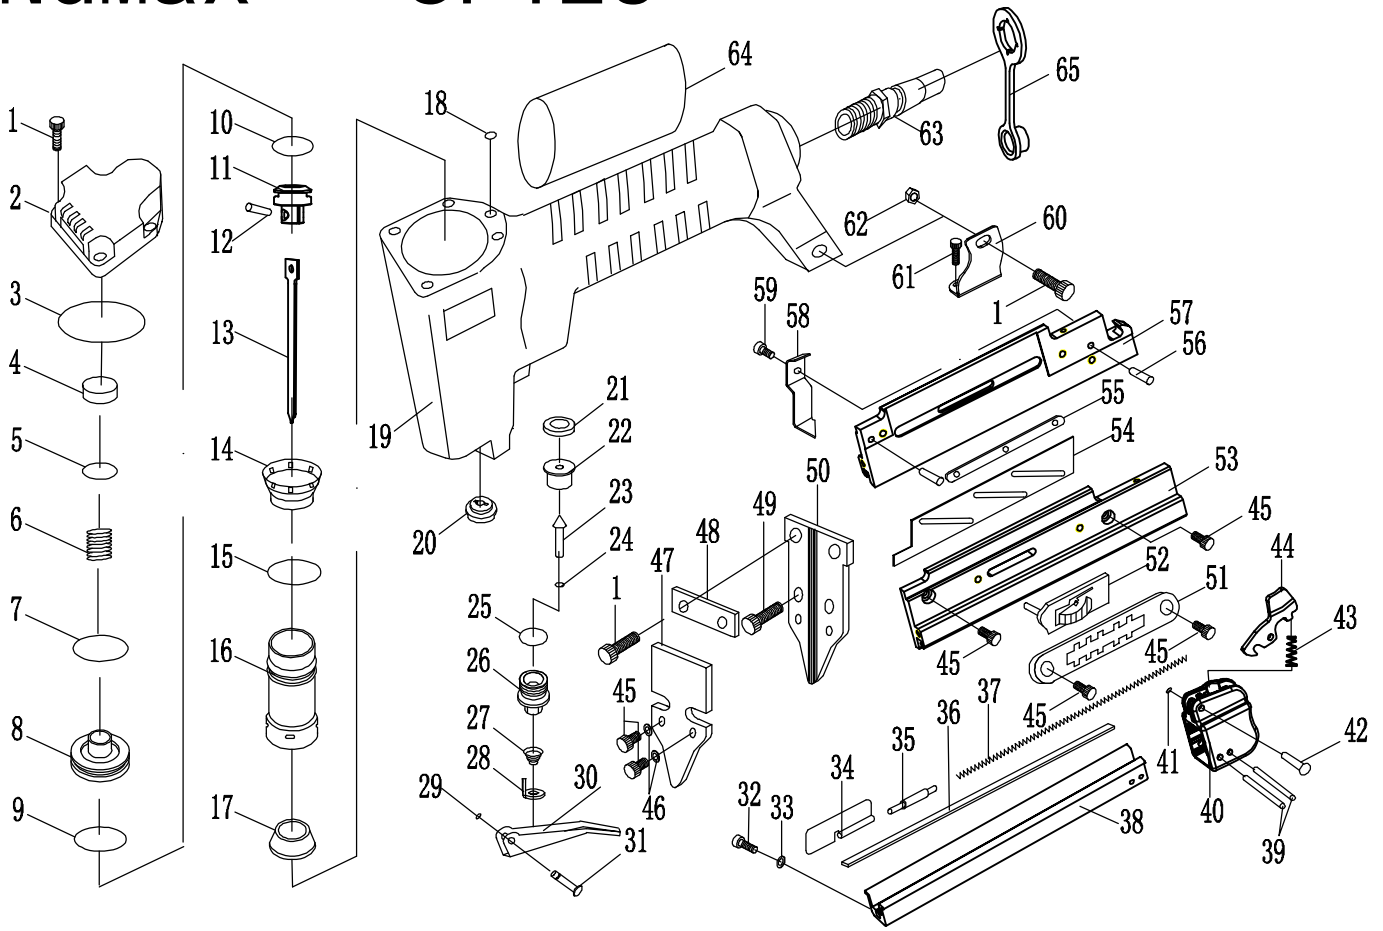

NuMax - SP123

Wearing Parts:

Ref. NO.	Name	Size	Total Quantity
3	O-Ring	35×1	1
5	O-Ring	11.8×2.65	1
7	O-Ring	25.8×2.65	1
10	O-Ring	15.4×2.4	1
11	Piston		1
12	PIN		1
13	Driver Blade		1
17	Bumper		1
20	Nozzle		1
24	O-Ring	3.5×1.5	1