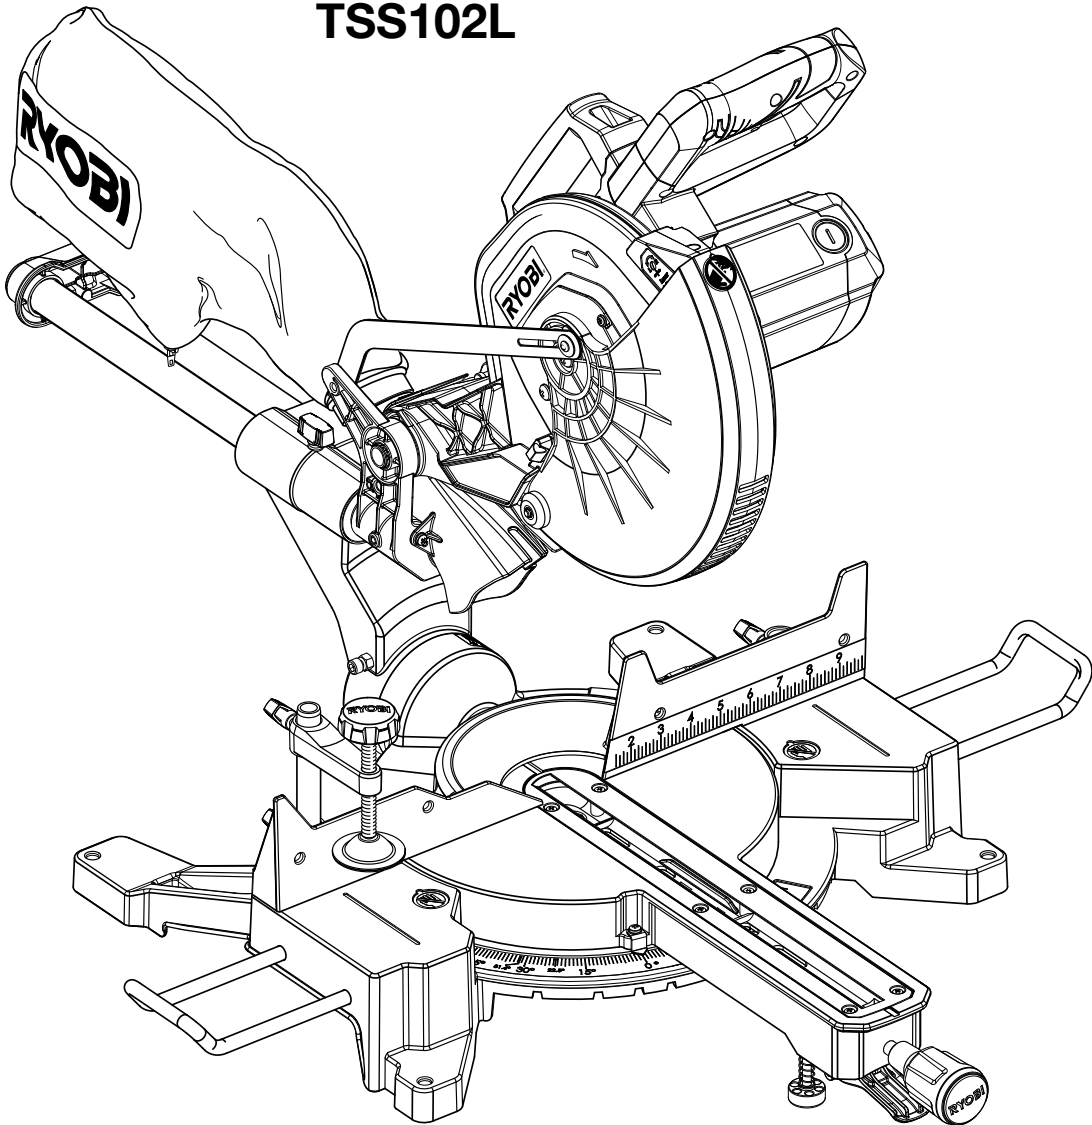

OPERATOR'S MANUAL

10 in. SLIDING COMPOUND MITER SAW WITH LASER

TSS102L

REGISTER YOUR TOOLS
 <http://register.ryobitools.com>
1-800-525-2579

Your miter saw has been engineered and manufactured to our high standard for dependability, ease of operation, and operator safety. When properly cared for, it will give you years of rugged, trouble-free performance.