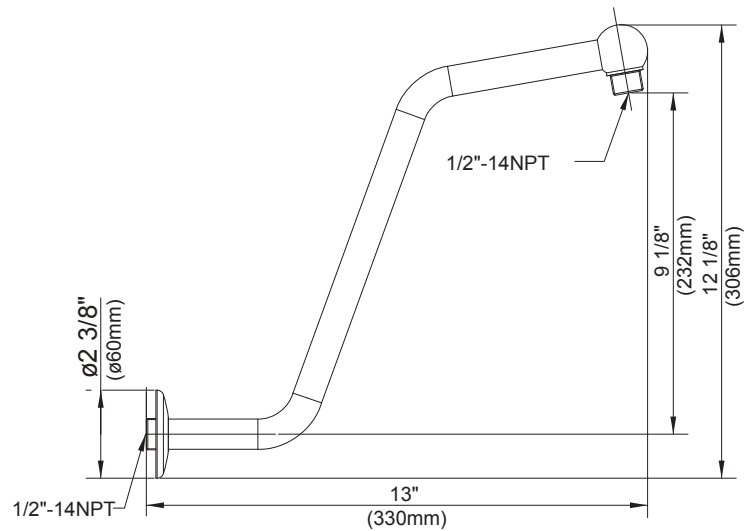

hhD481116

Specific Features: _____ Submitted Model No.: _____