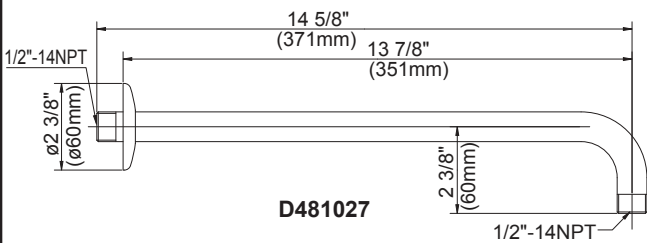

D481144

D481027 - 15" right angle shower arm

D481027 Available in :

- Chrome
- Brushed Nickel (BN)
- Polished Brass (PBV)
- Oil Rub Bronze (RB)

D481237 - 12" J shape shower arm

Available Colors & Finish

- Chrome
- Brushed Nickel (BN)