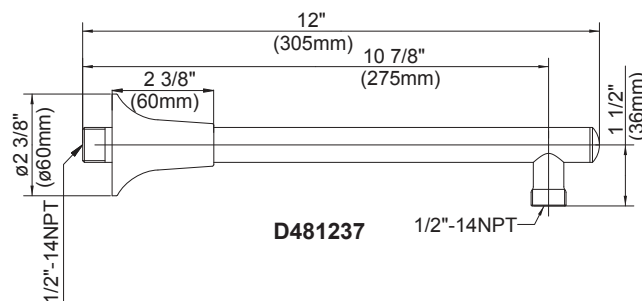

SHOWER ACCESSORIES

Description

- All extension shower arms increase the range of the showerhead
- All metal construction

Warranty

Danze products are covered by a manufacturer's limited "lifetime" warranty for manufacturing defects.

Available Colors & Finish

- Chrome
- Brushed Nickel (BN)

Available Colors & Finish

- Chrome
- Brushed Nickel (BN)
- Polished Brass (PBV)
- Oil Rub Bronze (RB)

D481027 Available in :

- Chrome
- Brushed Nickel (BN)
- Polished Brass (PBV)
- Oil Rub Bronze (RB)

Available Colors & Finish

- Chrome
- Brushed Nickel (BN)

D481237

Specific Features: _____ Submitted Model No.: _____