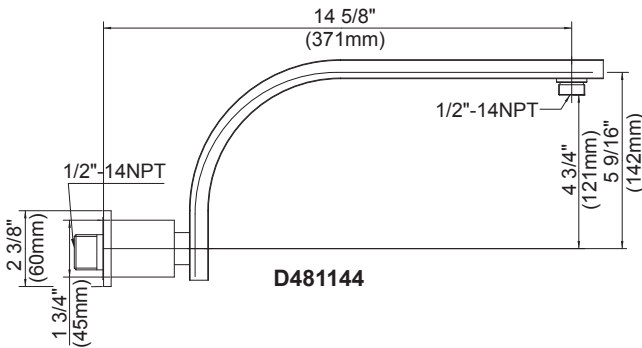

D481144 - 15" SIRIUS™ shower arm

Available Colors & Finish

- Chrome
- Brushed Nickel (BN)

D481116 - 13" S shape shower arm

Available Colors & Finish

- Chrome
- Brushed Nickel (BN)
- Polished Brass (PBV)
- Oil Rub Bronze (RB)

D481144

D481027 - 15" right angle shower arm

D481027 Available in :

- Chrome
- Brushed Nickel (BN)
- Polished Brass (PBV)
- Oil Rub Bronze (RB)

D481237 - 12" J shape shower arm

Available Colors & Finish

- Chrome
- Brushed Nickel (BN)