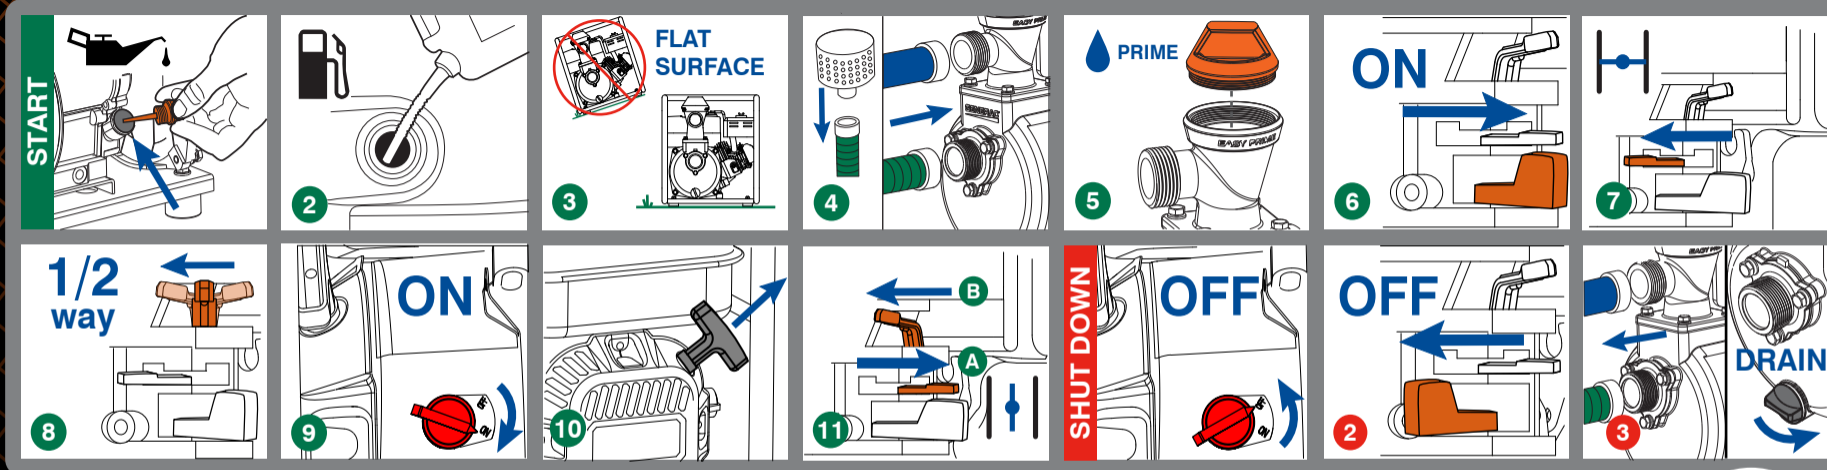

GENERAC®

C20

2" / 164 GPM
CHEMICAL PUMP

Need Help? Call
1-888-GENERAC