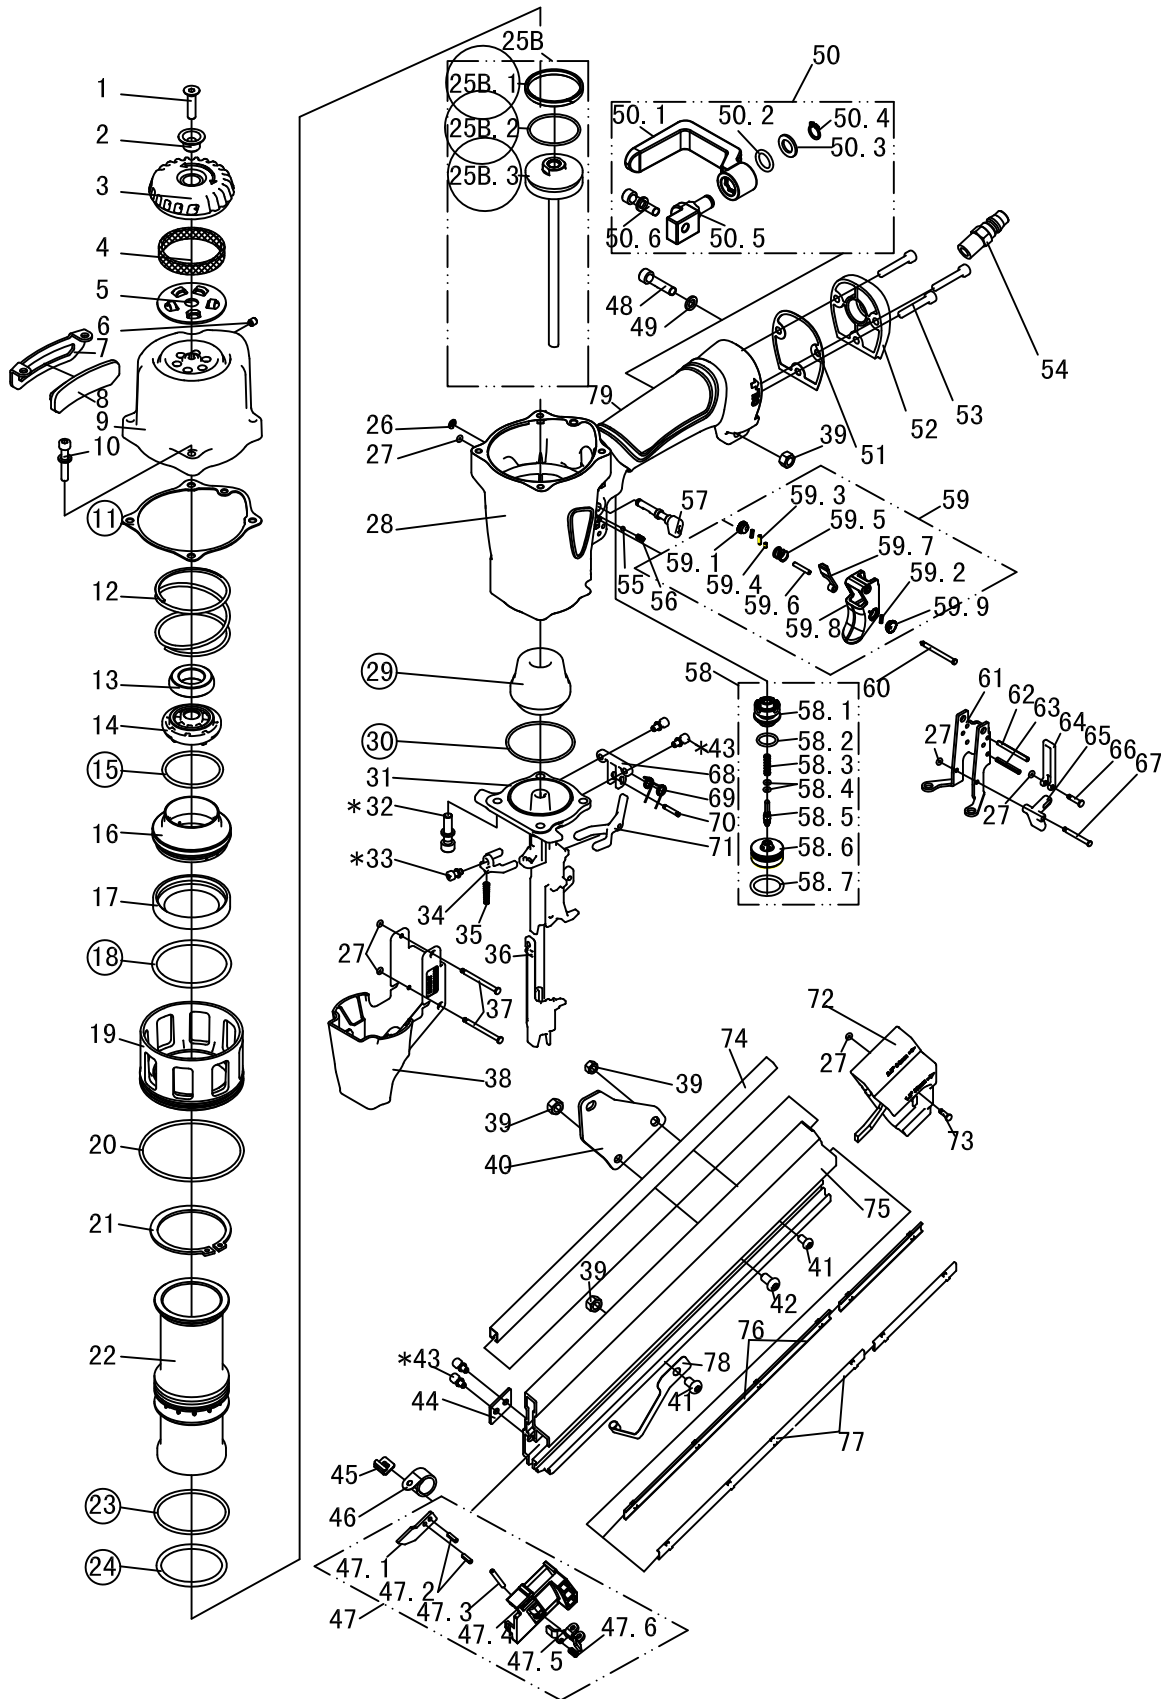

# FREEMAN PMC250 REPAIR KIT

KIT MODEL	KIT DESCRIPTION	PART NUMBERS
RPPMC250	PMC250 O-RING REPAIR KIT	11, 15, 18, 23, 24, 30
PRPMC250T	PMC250 TRIGGER KIT	58
PRPMC250D	PMC250 DRIVER BLADE AND BUMPER KIT	25B 29