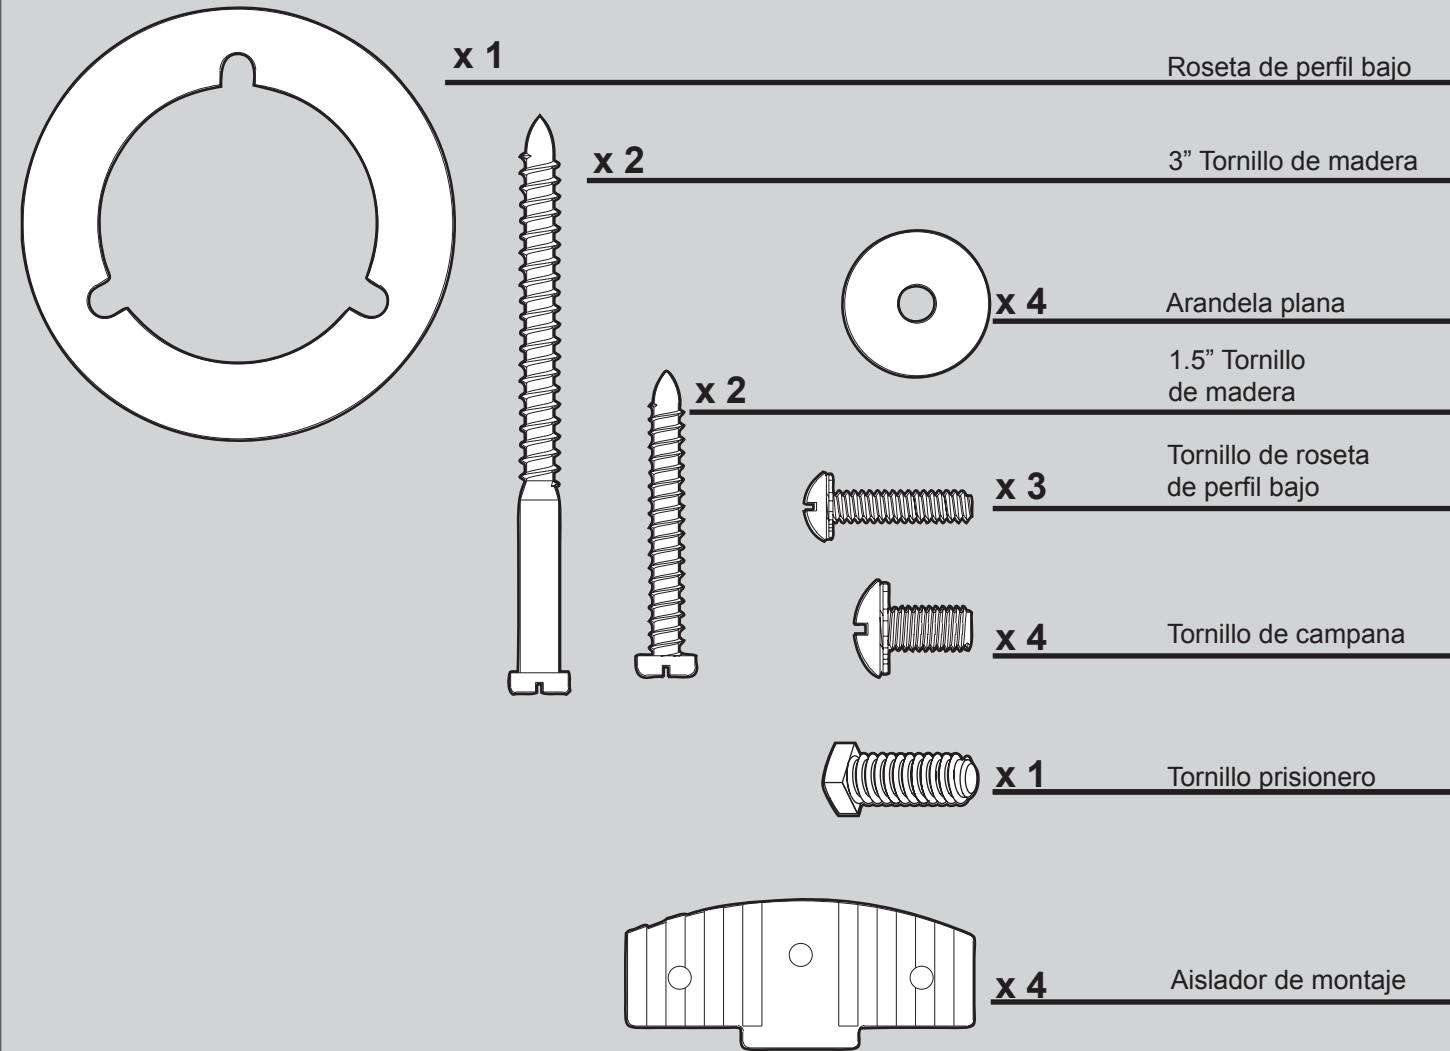

Materiales

(no dibujados a escala)