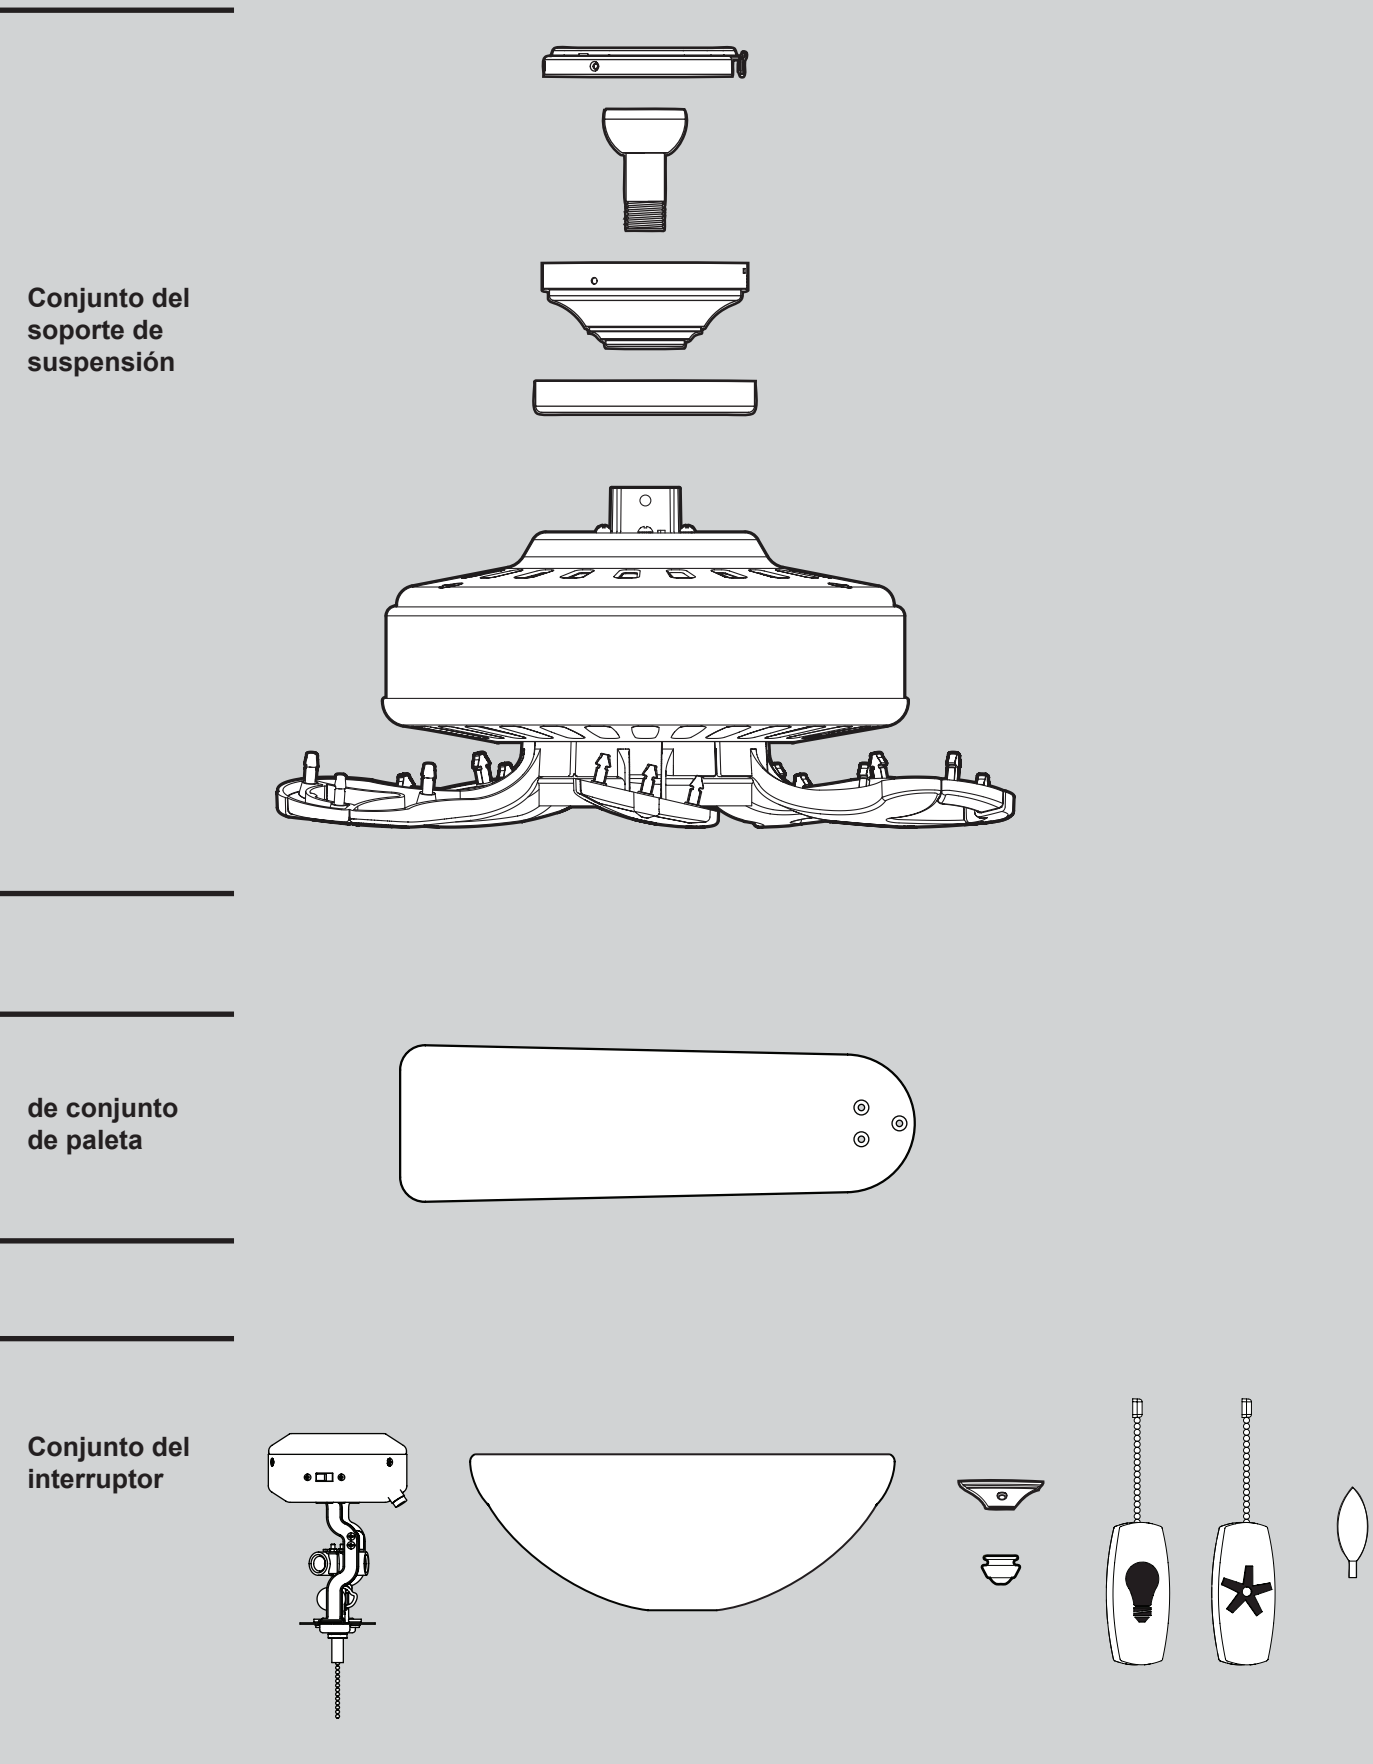

Parts List	Model #	28777	28778
	Asm. Dwg. #	G1913-01	G1913-02
	Finish	Brushed Nickel	New Bronze
Item Name	Qty	Part #	Part #
* Hanging System Kit	1	96759-09	96759-30
Ceiling Plate			
Canopy			
Canopy Trim Ring			
Hanger Ball / Downrod Assembly			
Setscrew			
Low Profile Washer			
Canopy Screw			
Wood Screw 1.5"			
Wood Screw 3"			
Flat Washer			
Mounting Isolator			
Screw, Low Profile			
Switch Housing Assembly	1	G1914-09	G1914-30
Blade Set	1	G1012-15	G1012-16
Blade Iron Set	1	G0866-01	G0866-06
Hardware Kit	1	G1913-00-860	G1913-00-861
Wire Connector			
Screw, Switch Housing Assembly			
Pull Chain Pendant	1	63756-18	63756-18
Pull Chain Pendant	2	63756-58	63756-58
Pull Chain	1	G0090-01	G0090-01
Pull Chain	1	G0091-01	G0091-01
Globe/Shade	1	G1915-02	G1915-02
Light bulb / Bulb	3	77646-08	77646-08
Balancing Kit	1	65666-01	65666-01

## Materiales

(no dibujados a escala)

## Piezas del ventilador

(no dibujadas a escala)