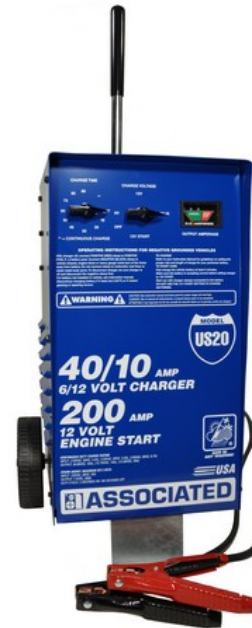

5043 Farlin Ave.
St. Louis, MO 63115
www.associatedequip.com
314-385-5178

Product Bulletin

MODEL US20

***Our Newest Made in the
USA Value Leader –
6/12 Volt – 40/40/10
Amp – 330 Amp
Manufacturer’s Boost
Wheel Charger with 90
Minute Timer***

Specifications:

Model Number	US20
Continuous Rating	40/40/10 Amp
Cranking Assist Rating	200 Amps
Manufacturer’s Boost Rating	330 Amps
Cable/Clamp Rating	6.5’ 6.5 AWG/400 Amp
Warranty	Two Years
Shipping Dimensions	13.5” x 15” x 24”
Weight	35 LBS
AC Cord / Voltage	6’ 16-3 / 120VAC 60 Hz
Timer	90 Minute Timer with Hold

Features:

- 40 Amp Continuous Rating at 6/12 Volts
- 200 Amp Cranking Assist with a full 330 Amps Manufacturer’s Boost Rating
- 90 Minute Timer with HOLD
- Appeals to the Small Shop Owner and the “Do-It-Yourself” End User
- Fan Cooling Mechanism Prevents Overheating - Enhancing Unit’s Life Span Significantly
- Convenient Handle with Grip and Quality Steel Foot for Long Lasting Use
- CSA Listed for US and Canada
- Two Year Warranty
- “Safe In Any Weather” Operation
- **MADE IN USA**