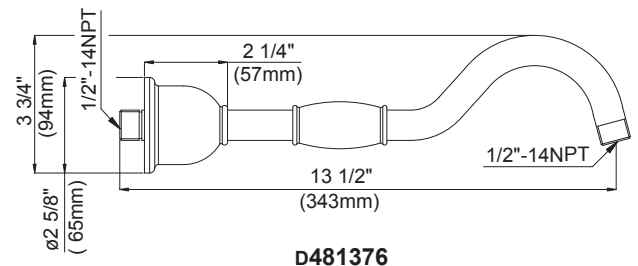

D481306 - 10" ceiling mount shower arm with flange

Available Colors & Finish

- Chrome
- Brushed Nickel (BN)
- Oil Rub Bronze (RB)

D481324 - 24" Ceiling mount shower arm with flange

Available Colors & Finish

- Chrome
- Brushed Nickel (BN)
- Oil Rub Bronze (RB)

D481376 - 12" Victorian style shower arm with flange

Available Colors & Finish

- Chrome
- Brushed Nickel (BN)
- Oil Rub Bronze (RB)
- Tumbled Bronze (BR)