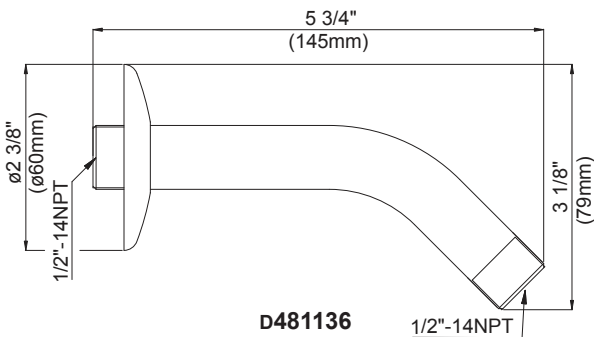

Available Colors & Finish

- Chrome
- Brushed Nickel (BN)
- Oil Rub Bronze (RB)

Available Colors & Finish

- Chrome
- Brushed Nickel (BN)
- Oil Rub Bronze (RB)
- Tumbled Bronze (BR)