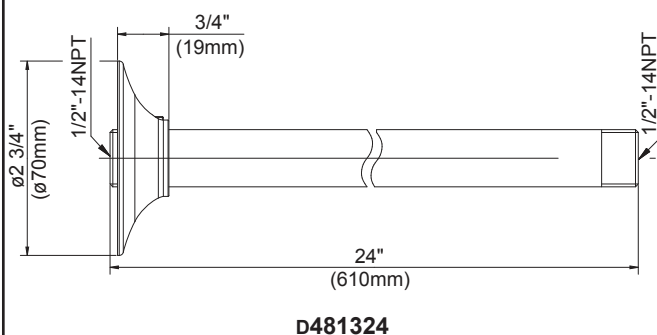

D481306 - 10" ceiling mount shower arm with flange

Available Colors & Finish

- Chrome
- Brushed Nickel (BN)
- Oil Rub Bronze (RB)

D481324 - 24" Ceiling mount shower arm with flange

Available Colors & Finish

- Chrome
- Brushed Nickel (BN)
- Oil Rub Bronze (RB)

D481376 - 12" Victorian style shower arm with flange

Available Colors & Finish

- Chrome
- Brushed Nickel (BN)
- Oil Rub Bronze (RB)
- Tumbled Bronze (BR)