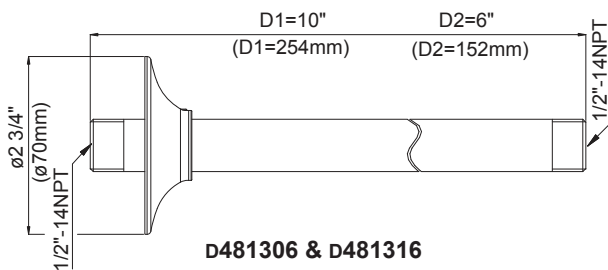

D481306 - 10" ceiling mount shower arm with flange

Available Colors & Finish

- Chrome
- Brushed Nickel (BN)
- Oil Rub Bronze (RB)

D481324 - 24" Ceiling mount shower arm with flange

Available Colors & Finish

- Chrome
- Brushed Nickel (BN)
- Oil Rub Bronze (RB)

D481376 - 12" Victorian style shower arm with flange

Available Colors & Finish

- Chrome
- Brushed Nickel (BN)
- Oil Rub Bronze (RB)
- Tumbled Bronze (BR)